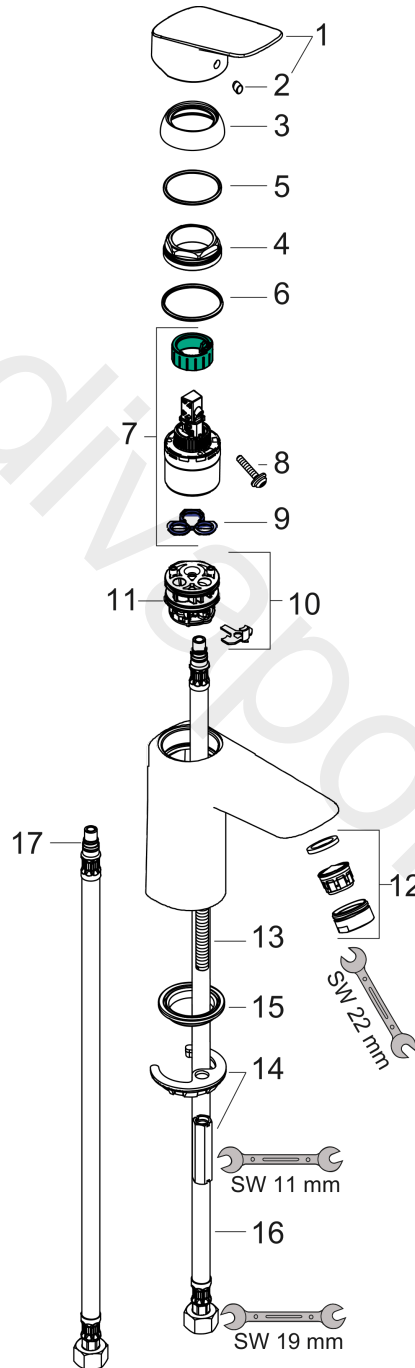

Logis
Single lever basin mixer 100 without waste set
 Surfaces: Article Number: **71106000**

Exploded Drawing

Year of production: **04/14 - 12/14**

Logis

Single lever basin mixer 100 without waste set

Surfaces: Article Number: **71106000**

Spare part list

Year of production: **04/14 - 12/14**

Pos.	Description	Article Number	Price	PU
1	handle	92236000	£ 64,00	1
2	screw cover	96338000	£ 3,30	1
3	flange	97406000	£ 20,50	1
4	nut	97209000	£ 16,10	1
5	O-Ring 32x2	98193000	£ 3,30	1
6	O-ring 35x2	92604000	£ 6,10	1
7	cartridge, assy	92530000	£ 25,00	1
8	locking screw for handle	95140000	£ 6,10	1
9	seal	95008000	£ 9,00	1
10	adapter for cartridge	98324000	£ 16,10	1
11	O-Ring 30x2	98186000	£ 3,30	1
12	aerator M24x1 (15 l/min)	13913000	£ 14,00	1
13	screw M8 x 68	97736000	£ 6,10	1
14	fixing set	96016000	£ 35,00	1
15	seal Ø 42	98722000	£ 6,10	1
16	connection hose 450 mm M8x0,75 G3/8	97206000	£ 35,00	1
17	O-ring 7x1,5	98422000	£ 3,30	1