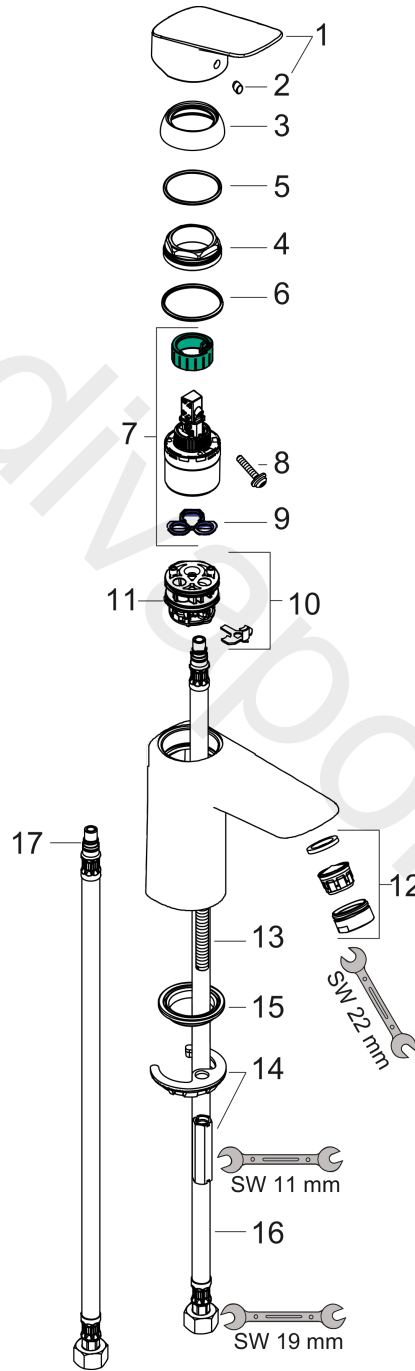

Logis
Single lever basin mixer 100 without waste set
 Surfaces: Article Number: **71106000**

Exploded Drawing

Year of production: **01/15 - 04/17**

Logis

Single lever basin mixer 100 without waste set

Surfaces: Article Number: **71106000**

Spare part list

Year of production: **01/15 - 04/17**

Pos.	Description	Article Number	Price	PU
1	handle	92236000	£ 64,00	1
2	screw cover	96338000	£ 3,30	1
3	flange	97406000	£ 20,50	1
4	nut	97209000	£ 16,10	1
5	O-Ring 32x2	98193000	£ 3,30	1
6	O-ring 35x2	92604000	£ 6,10	1
7	cartridge, assy	92530000	£ 25,00	1
8	locking screw for handle	95140000	£ 6,10	1
9	seal	95008000	£ 9,00	1
10	adapter for cartridge	98324000	£ 16,10	1
11	O-Ring 30x2	98186000	£ 3,30	1
12	aerator M24x1 (15 l/min)	92510000	£ 13,30	1
13	screw M8 x 68	97736000	£ 6,10	1
14	fixing set	96016000	£ 35,00	1
15	seal Ø 42	98722000	£ 6,10	1
16	connection hose 450 mm M8x0,75 G3/8	97206000	£ 35,00	1
17	O-ring 7x1,5	98422000	£ 3,30	1