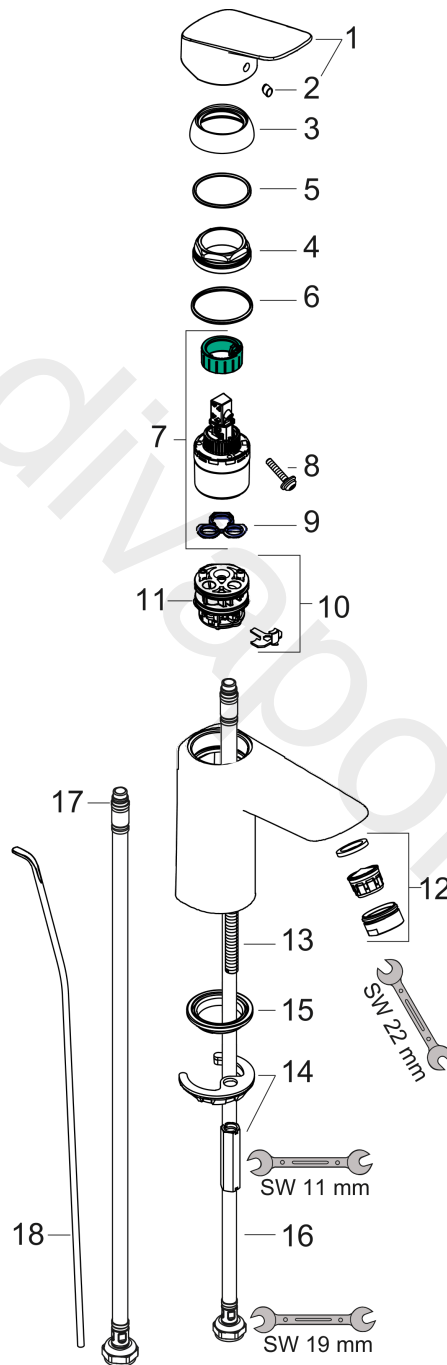

Logis

Single lever basin mixer 100 CoolStart with 2 flow rates with pop-up waste set

Finish: **Chrome** Article Number: **71105000**

Description

product features

- consists of: single lever basin mixer, waste set
- ComfortZone 100
- projection: 108 mm
- spout height: 93 mm
- handle variant: lever handle
- spray type: normal spray
- maximum flow rate at 3 bar: 9,5 l/min
- ceramic cartridge with Eco handle position for 2 flow rates
- temperature limitation adjustable
- suitable for continuous flow water heaters
- pop-up waste set G 1¼
- material waste set: synthetic
- connection type: G ¾ connections
- connection dimension: DN15

Single lever basin mixer 100 CoolStart with 2 flow rates with pop-up waste set

Finish: **Chrome** Article Number: **71105000**

Flowchart

Logis

Single lever basin mixer 100 CoolStart with 2 flow rates with pop-up waste set

Finish: **Chrome** Article Number: **71105000**

Exploded Drawing

Year of production: >05/17

Logis

Single lever basin mixer 100 CoolStart with 2 flow rates with pop-up waste set

Finish: **Chrome** Article Number: **71105000**

Spare part list

Year of production: >05/17

Pos.	Description	Article Number	Price	PU
1	handle	92236000	£ 64,00	1
2	screw cover	96338000	£ 3,30	1
3	flange	97406000	£ 20,50	1
4	nut	97209000	£ 16,10	1
5	O-Ring 32x2	98193000	£ 3,30	1
6	O-ring 35x2	92604000	£ 6,10	1
7	cartridge, assy	92530000	£ 25,00	1
8	locking screw for handle	95140000	£ 6,10	1
9	seal	95008000	£ 9,00	1
10	adapter for cartridge	98324000	£ 16,10	1
11	O-Ring 30x2	98186000	£ 3,30	1
12	aerator M24x1 (15 l/min)	92510000	£ 13,30	1
13	screw M8 x 68	97736000	£ 6,10	1
14	seal Ø 42	98722000	£ 6,10	1
15	fixing set	96016000	£ 35,00	1
16	connection hose 450 mm M8x0,75 G3/8	97206000	£ 35,00	1
17	O-ring 6,6x1,6	93019000	£ 3,30	1
18	pull rod	96657000	£ 13,30	1
a	pop up waste	92168000	£ 43,00	1