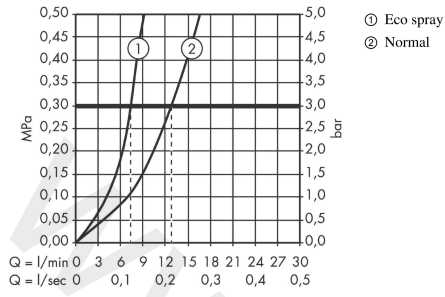

Logis

Single lever basin mixer 100 CoolStart with 2 flow rates with pop-up waste set

Finish: **Chrome** Article Number: **71105000**

Flowchart