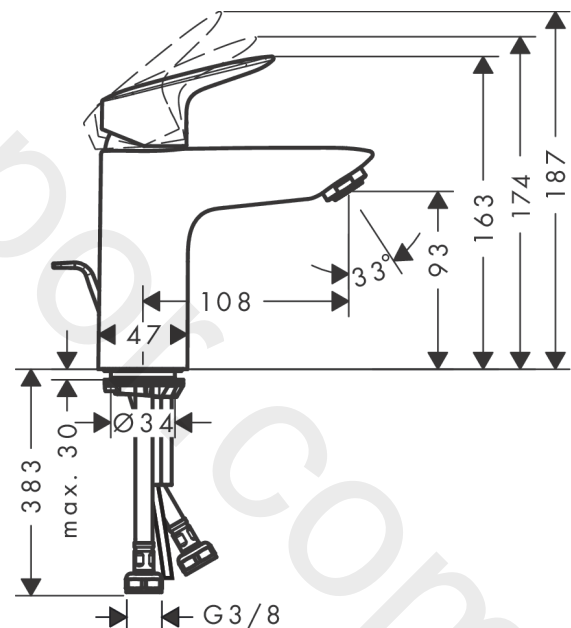

Scale drawing