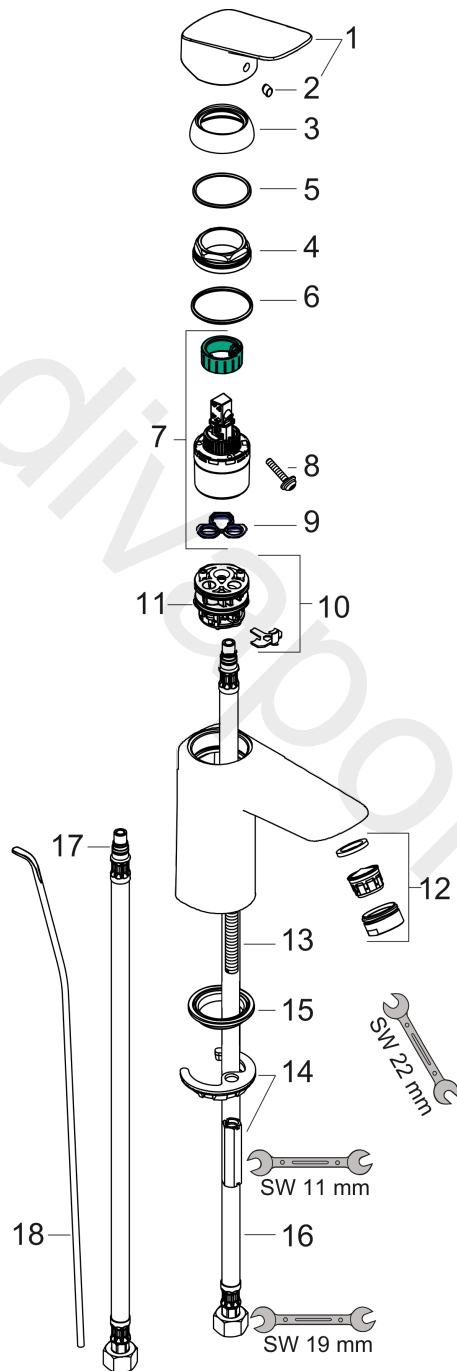

Logis

Single lever basin mixer 100 CoolStart with 2 flow rates with pop-up waste set

Surfaces: Article Number: 71105000

Exploded Drawing

Year of production: 04/14 - 12/14

## Logis

**Single lever basin mixer 100 CoolStart with 2 flow rates with pop-up waste set**

Surfaces: Article Number: **71105000**

### Spare part list

Year of production: **04/14 - 12/14**

Pos.	Description	Article Number	Price	PU
1	handle	92236000	£ 64,00	1
2	screw cover	96338000	£ 3,30	1
3	flange	97406000	£ 20,50	1
4	nut	97209000	£ 16,10	1
5	O-Ring 32x2	98193000	£ 3,30	1
6	O-ring 35x2	92604000	£ 6,10	1
7	cartridge, assy	92530000	£ 25,00	1
8	locking screw for handle	95140000	£ 6,10	1
9	seal	95008000	£ 9,00	1
10	adapter for cartridge	98324000	£ 16,10	1
11	O-Ring 30x2	98186000	£ 3,30	1
12	aerator M24x1 (15 l/min)	13913000	£ 14,00	1
13	screw M8 x 68	97736000	£ 6,10	1
14	fixing set	96016000	£ 35,00	1
15	seal Ø 42	98722000	£ 6,10	1
16	connection hose 450 mm M8x0,75 G3/8	97206000	£ 35,00	1
17	O-ring 7x1,5	98422000	£ 3,30	1
18	pull rod	96657000	£ 13,30	1
a	pop up waste	92168000	£ 43,00	1