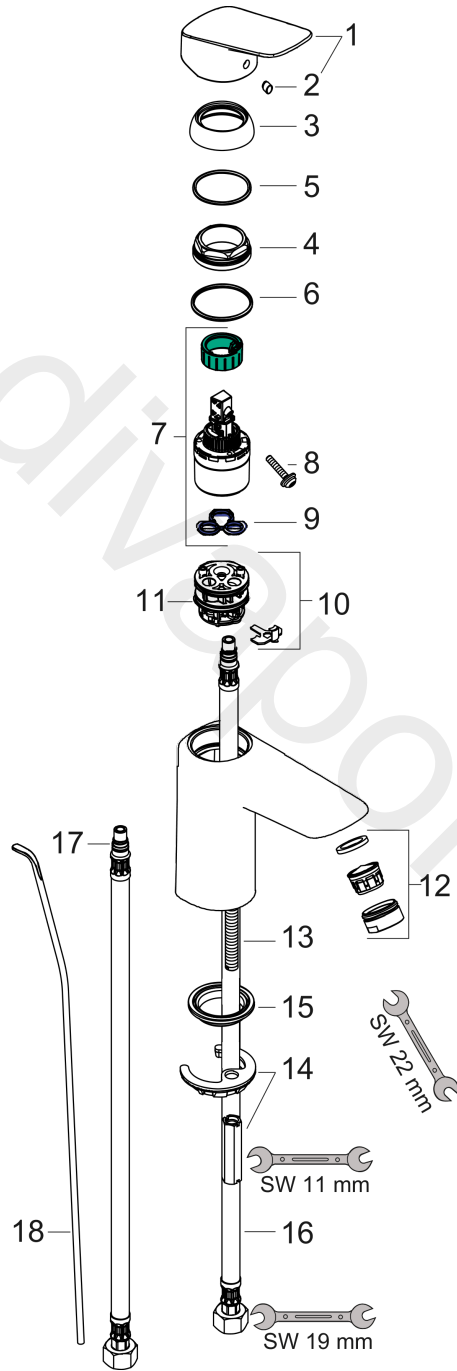

Logis

Single lever basin mixer 100 CoolStart with 2 flow rates with pop-up waste set

Surfaces: Article Number: 71105000

Exploded Drawing

Year of production: 01/15 - 04/17

Logis

Single lever basin mixer 100 CoolStart with 2 flow rates with pop-up waste set

Surfaces: Article Number: **71105000**

Spare part list

Year of production: **01/15 - 04/17**

Pos.	Description	Article Number	Price	PU
1	handle	92236000	£ 64,00	1
2	screw cover	96338000	£ 3,30	1
3	flange	97406000	£ 20,50	1
4	nut	97209000	£ 16,10	1
5	O-Ring 32x2	98193000	£ 3,30	1
6	O-ring 35x2	92604000	£ 6,10	1
7	cartridge, assy	92530000	£ 25,00	1
8	locking screw for handle	95140000	£ 6,10	1
9	seal	95008000	£ 9,00	1
10	adapter for cartridge	98324000	£ 16,10	1
11	O-Ring 30x2	98186000	£ 3,30	1
12	aerator M24x1 (15 l/min)	92510000	£ 13,30	1
13	screw M8 x 68	97736000	£ 6,10	1
14	seal Ø 42	98722000	£ 6,10	1
15	fixing set	96016000	£ 35,00	1
16	connection hose 450 mm M8x0,75 G3/8	97206000	£ 35,00	1
17	O-ring 7x1,5	98422000	£ 3,30	1
18	pull rod	96657000	£ 13,30	1
a	pop up waste	92168000	£ 43,00	1