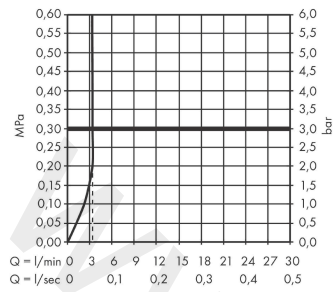

Logis

Single lever basin mixer 100 LowFlow with pop-up waste set

Finish: **Chrome** Article Number: **71104000**

Flowchart

www.divapor.com