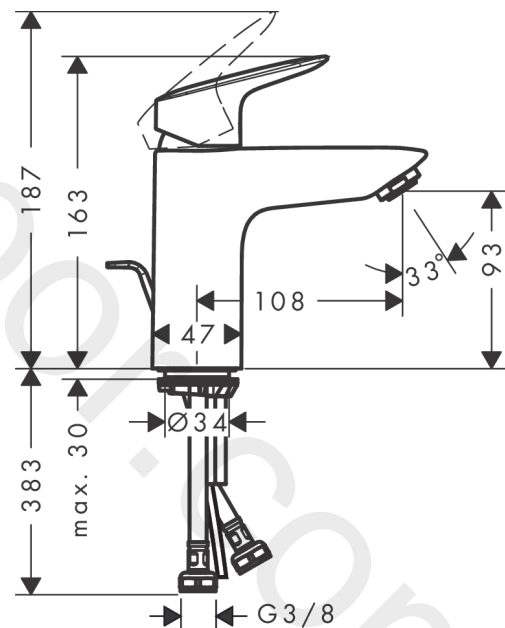

Logis

Single lever basin mixer 100 LowFlow with pop-up waste set

Finish: **Chrome** Article Number: **71104000**

Description

product features

- consists of: single lever basin mixer, waste set
- ComfortZone 100
- projection: 108 mm
- spout height: 93 mm
- handle variant: lever handle
- spray type: normal spray
- maximum flow rate at 3 bar: 3,5 l/min
- ceramic cartridge
- temperature limitation adjustable
- suitable for continuous flow water heaters
- pop-up waste set G 1¼
- material waste set: synthetic
- connection type: G ¾ connections
- connection dimension: DN15

Article Details

Price excl. VAT

120,00 £

Technology

Product image

Scale drawing

Logis

Single lever basin mixer 100 LowFlow with pop-up waste set

Finish: **Chrome** Article Number: **71104000**

Flowchart

www.divapor.com

Logis

Single lever basin mixer 100 LowFlow with pop-up waste set

Finish: **Chrome** Article Number: **71104000**

Exploded Drawing

Year of production: >05/17

Logis

Single lever basin mixer 100 LowFlow with pop-up waste set

Finish: **Chrome** Article Number: **71104000**

Spare part list

Year of production: >05/17

Pos.	Description	Article Number	Price	PU
1	handle	92224000	£ 51,00	1
2	screw cover	96338000	£ 3,30	1
3	flange	97406000	£ 20,50	1
4	nut	97209000	£ 16,10	1
5	O-Ring 32x2	98193000	£ 3,30	1
6	cartridge, assy	95646000	£ 96,00	1
7	locking screw for handle	95140000	£ 6,10	1
8	seal	95008000	£ 9,00	1
9	adapter for cartridge	98750000	£ 13,30	1
10	O-Ring 30x2	98186000	£ 3,30	1
11	O-ring 35x2	92604000	£ 6,10	1
12	aerator M24x1 (3,5 l/min)	92508000	£ 20,50	1
13	screw M8 x 68	97736000	£ 6,10	1
14	seal Ø 42	98722000	£ 6,10	1
15	fixing set	96016000	£ 35,00	1
16	connection hose 450 mm M8x0,75 G3/8	97206000	£ 35,00	1
17	O-ring 6,6x1,6	93019000	£ 3,30	1
18	pull rod	96657000	£ 13,30	1
a	pop up waste	92168000	£ 43,00	1