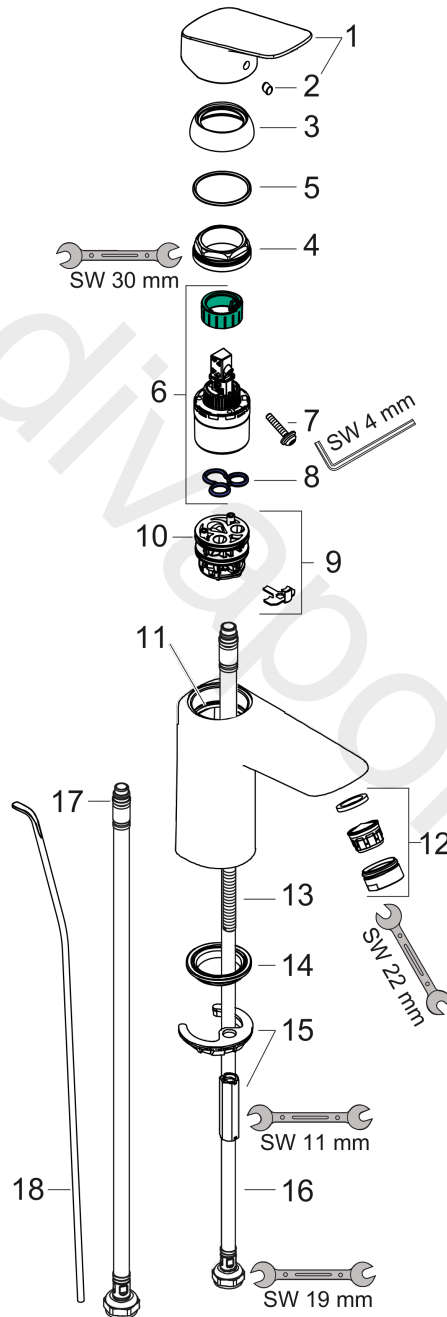

Logis

Single lever basin mixer 100 LowFlow with pop-up waste set

Finish: **Chrome** Article Number: **71104000**

Description

product features

- consists of: single lever basin mixer, waste set
- ComfortZone 100
- projection: 108 mm
- spout height: 93 mm
- handle variant: lever handle
- spray type: normal spray
- maximum flow rate at 3 bar: 3,5 l/min
- ceramic cartridge
- temperature limitation adjustable
- suitable for continuous flow water heaters
- pop-up waste set G 1¼
- material waste set: synthetic
- connection type: G ¾ connections
- connection dimension: DN15

Article Details

Price excl. VAT

120,00 £

Technology

Product image

Scale drawing

Logis

Single lever basin mixer 100 LowFlow with pop-up waste set

Finish: **Chrome** Article Number: **71104000**

Flowchart

www.divapor.com

Logis

Single lever basin mixer 100 LowFlow with pop-up waste set

Finish: **Chrome** Article Number: **71104000**

Exploded Drawing

Year of production: >05/17

Logis

Single lever basin mixer 100 LowFlow with pop-up waste set

Finish: **Chrome** Article Number: **71104000**

Spare part list

Year of production: >05/17

Pos.	Description	Article Number	Price	PU
1	handle	92224000	£ 51,00	1
2	screw cover	96338000	£ 3,30	1
3	flange	97406000	£ 20,50	1
4	nut	97209000	£ 16,10	1
5	O-Ring 32x2	98193000	£ 3,30	1
6	cartridge, assy	95646000	£ 96,00	1
7	locking screw for handle	95140000	£ 6,10	1
8	seal	95008000	£ 9,00	1
9	adapter for cartridge	98750000	£ 13,30	1
10	O-Ring 30x2	98186000	£ 3,30	1
11	O-ring 35x2	92604000	£ 6,10	1
12	aerator M24x1 (3,5 l/min)	92508000	£ 20,50	1
13	screw M8 x 68	97736000	£ 6,10	1
14	seal Ø 42	98722000	£ 6,10	1
15	fixing set	96016000	£ 35,00	1
16	connection hose 450 mm M8x0,75 G3/8	97206000	£ 35,00	1
17	O-ring 6,6x1,6	93019000	£ 3,30	1
18	pull rod	96657000	£ 13,30	1
a	pop up waste	92168000	£ 43,00	1