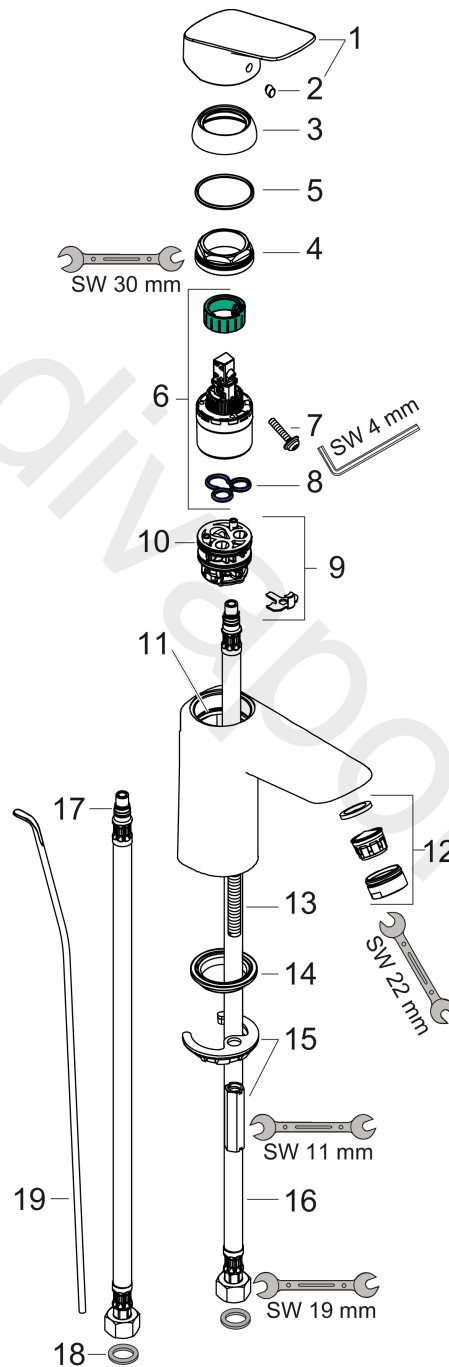

**Logis**  
**Single lever basin mixer 100 LowFlow with pop-up waste set**  
 Surfaces: Article Number: **71104000**

**Exploded Drawing**

Year of production: **01/15 - 04/17**

**Logis**

**Single lever basin mixer 100 LowFlow with pop-up waste set**

Surfaces: Article Number: **71104000**

**Spare part list**

Year of production: **01/15 - 04/17**

Pos.	Description	Article Number	Price	PU
1	handle	92224000	£ 51,00	1
2	screw cover	96338000	£ 3,30	1
3	flange	97406000	£ 20,50	1
4	nut	97209000	£ 16,10	1
5	O-Ring 32x2	98193000	£ 3,30	1
6	cartridge, assy	95646000	£ 96,00	1
7	locking screw for handle	95140000	£ 6,10	1
8	seal	95008000	£ 9,00	1
9	adapter for cartridge	98750000	£ 13,30	1
10	O-Ring 30x2	98186000	£ 3,30	1
11	O-ring 35x2	92604000	£ 6,10	1
12	aerator M24x1 (3,5 l/min)	92508000	£ 20,50	1
13	screw M8 x 68	97736000	£ 6,10	1
14	seal Ø 42	98722000	£ 6,10	1
15	fixing set	96016000	£ 35,00	1
16	connection hose 450 mm M8x0,75 G3/8	97206000	£ 35,00	1
17	O-ring 7x1,5	98422000	£ 3,30	1
18	pull rod	96657000	£ 13,30	1
a	pop up waste	92168000	£ 43,00	1