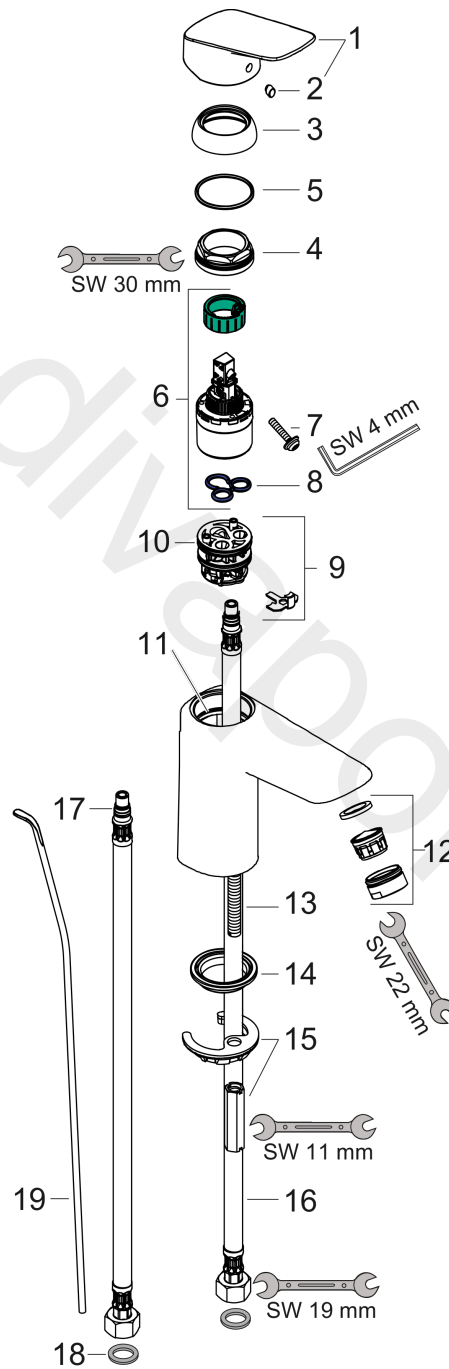

Logis

Single lever basin mixer 100 LowFlow with pop-up waste set

Surfaces: Article Number: 71104000

Exploded Drawing

Year of production: 10/14 - 12/14

Logis

Single lever basin mixer 100 LowFlow with pop-up waste set

Surfaces: Article Number: **71104000**

Spare part list

Year of production: **10/14 - 12/14**

Pos.	Description	Article Number	Price	PU
1	handle	92224000	£ 51,00	1
2	screw cover	96338000	£ 3,30	1
3	flange	97406000	£ 20,50	1
4	nut	97209000	£ 16,10	1
5	O-Ring 32x2	98193000	£ 3,30	1
6	cartridge, assy	95646000	£ 96,00	1
7	locking screw for handle	95140000	£ 6,10	1
8	seal	95008000	£ 9,00	1
9	adapter for cartridge	98750000	£ 13,30	1
10	O-Ring 30x2	98186000	£ 3,30	1
11	O-ring 35x2	92604000	£ 6,10	1
12	aerator M24x1	98453000	£ 20,50	1
13	screw M8 x 68	97736000	£ 6,10	1
14	seal Ø 42	98722000	£ 6,10	1
15	fixing set	96016000	£ 35,00	1
16	connection hose 450 mm M8x0,75 G3/8	97206000	£ 35,00	1
17	O-ring 7x1,5	98422000	£ 3,30	1
18	pull rod	96657000	£ 13,30	1
a	pop up waste	92168000	£ 43,00	1