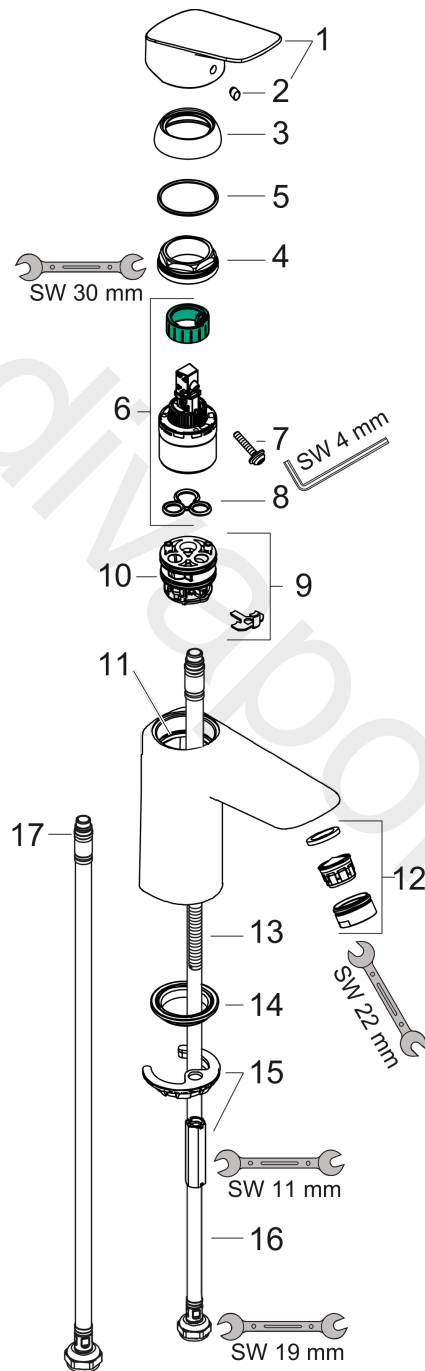

##### product features

- ComfortZone 100
- projection: 108 mm
- spout height: 93 mm
- handle variant: lever handle
- spray type: normal spray
- maximum flow rate at 3 bar: 5 l/min
- ceramic cartridge
- temperature limitation adjustable
- suitable for continuous flow water heaters
- connection type: G 3/8 connections
- connection dimension: DN15
- cold water in basic handle position
- EU taxonomy: max. 6 l/min - Substantial Contribution (SC) possible
- WRAS 2107044
- WRAS 2107044 - Approval letter

#### Scale drawing

**Logis**  
**Single lever basin mixer 100 CoolStart without waste set**  
 Finish: **Chrome** Article Number: **71103000**

**Flowchart**

www.divapor.com

**Logis**  
**Single lever basin mixer 100 CoolStart without waste set**  
 Finish: **Chrome** Article Number: **71103000**

**Exploded Drawing**

Year of production: >05/17

### Spare part list

Year of production: >05/17

Pos.	Description	Article Number	Price	PU
1	handle	92236000	£ 64,00	1
2	screw cover	96338000	£ 3,30	1
3	flange	97406000	£ 20,50	1
4	nut	97209000	£ 16,10	1
5	O-Ring 32x2	98193000	£ 3,30	1
6	cartridge, assy	92730000	£ 35,00	1
7	locking screw for handle	95140000	£ 6,10	1
8	seal	95008000	£ 9,00	1
9	adapter for cartridge	98324000	£ 16,10	1
10	O-Ring 30x2	98186000	£ 3,30	1
11	O-ring 35x2	92604000	£ 6,10	1
12	aerator M24x1 (5 l/min)	92372000	£ 20,50	1
13	screw M8 x 68	97736000	£ 6,10	1
14	seal Ø 42	98722000	£ 6,10	1
15	fixing set	96016000	£ 35,00	1
16	connection hose 450 mm M8x0,75 G3/8	97206000	£ 35,00	1
17	O-ring 6,6x1,6	93019000	£ 3,30	1