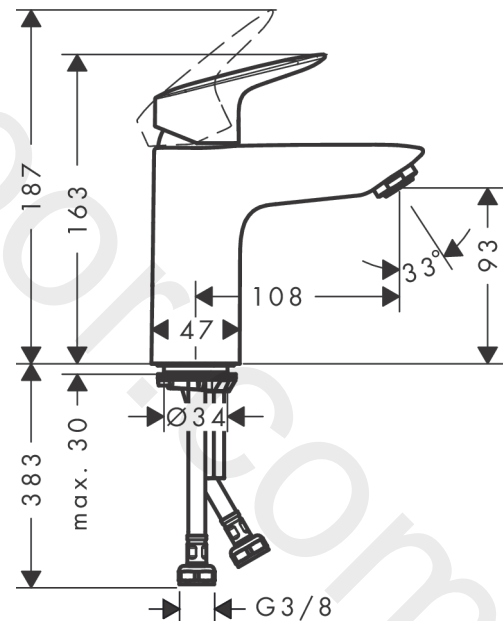

Scale drawing