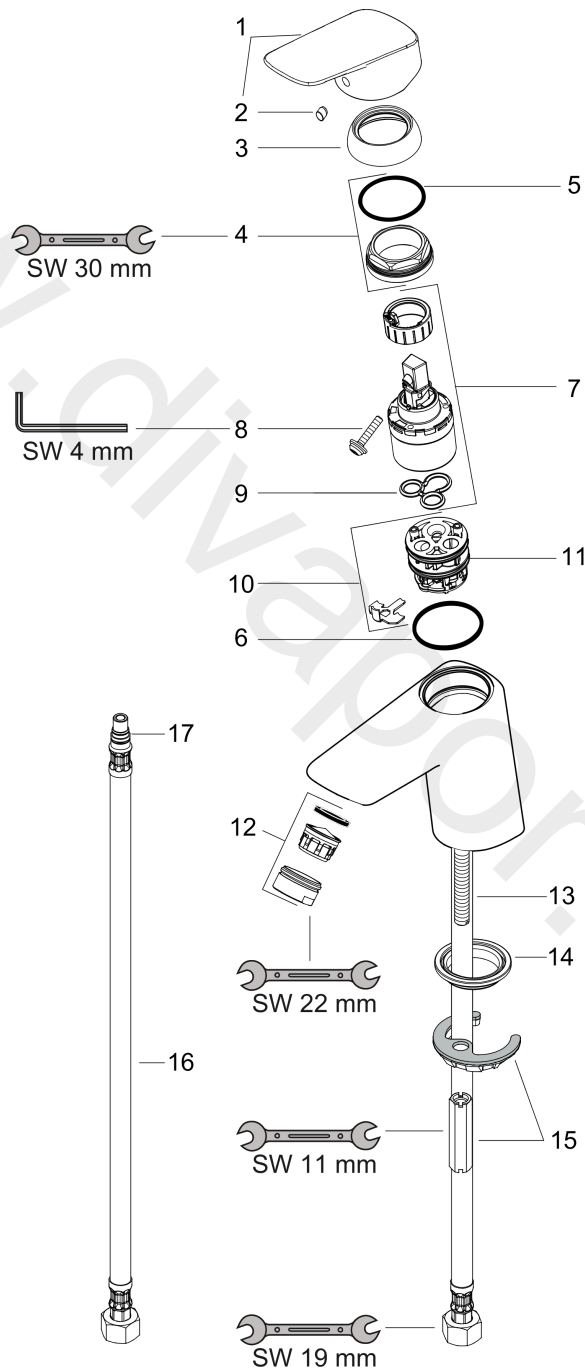

Logis
Single lever basin mixer 100 CoolStart without waste set
 Surfaces: Article Number: **71103000**

Exploded Drawing

Year of production: **04/14 - 12/14**

Logis

Single lever basin mixer 100 CoolStart without waste set

Surfaces: Article Number: **71103000**

Spare part list

Year of production: **04/14 - 12/14**

Pos.	Description	Article Number	Price	PU
1	handle	92236000	£ 64,00	1
2	screw cover	96338000	£ 3,30	1
3	flange	97406000	£ 20,50	1
4	nut	97209000	£ 16,10	1
5	O-Ring 32x2	98193000	£ 3,30	1
6	O-ring 35x2	92604000	£ 6,10	1
7	cartridge, assy	92730000	£ 35,00	1
8	locking screw for handle	95140000	£ 6,10	1
9	seal	95008000	£ 9,00	1
10	adapter for cartridge	98324000	£ 16,10	1
11	O-Ring 30x2	98186000	£ 3,30	1
12	aerator M24x1 (5 l/min)	13185000	£ 22,30	1
13	screw M8 x 68	97736000	£ 6,10	1
14	seal Ø 42	98722000	£ 6,10	1
15	fixing set	96016000	£ 35,00	1
16	connection hose 450 mm M8x0,75 G3/8	97206000	£ 35,00	1
17	O-ring 7x1,5	98422000	£ 3,30	1