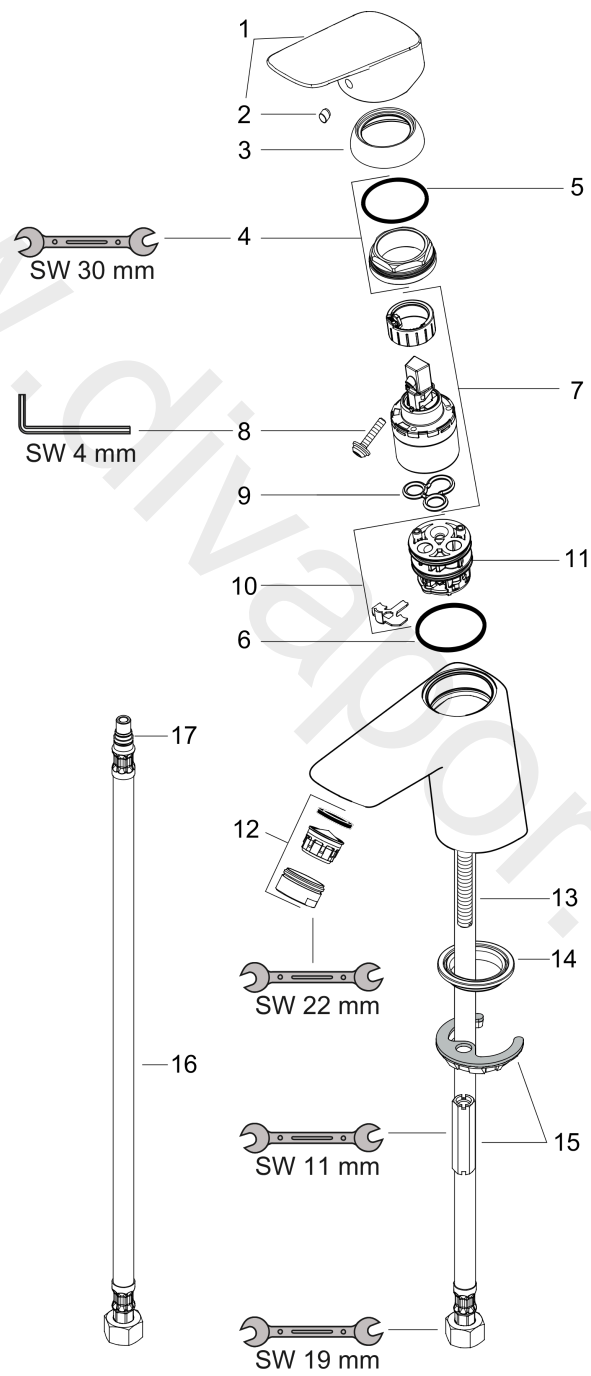

Logis
Single lever basin mixer 100 CoolStart without waste set
 Surfaces: Article Number: **71103000**

Exploded Drawing

Year of production: **01/15 - 04/17**

Logis**Single lever basin mixer 100 CoolStart without waste set**Surfaces: Article Number: **71103000****Spare part list**Year of production: **01/15 - 04/17**

Pos.	Description	Article Number	Price	PU
1	handle	92236000	£ 64,00	1
2	screw cover	96338000	£ 3,30	1
3	flange	97406000	£ 20,50	1
4	nut	97209000	£ 16,10	1
5	O-Ring 32x2	98193000	£ 3,30	1
6	O-ring 35x2	92604000	£ 6,10	1
7	cartridge, assy	92730000	£ 35,00	1
8	locking screw for handle	95140000	£ 6,10	1
9	seal	95008000	£ 9,00	1
10	adapter for cartridge	98324000	£ 16,10	1
11	O-Ring 30x2	98186000	£ 3,30	1
12	aerator M24x1 (5 l/min)	92372000	£ 20,50	1
13	screw M8 x 68	97736000	£ 6,10	1
14	seal Ø 42	98722000	£ 6,10	1
15	fixing set	96016000	£ 35,00	1
16	connection hose 450 mm M8x0,75 G3/8	97206000	£ 35,00	1
17	O-ring 7x1,5	98422000	£ 3,30	1