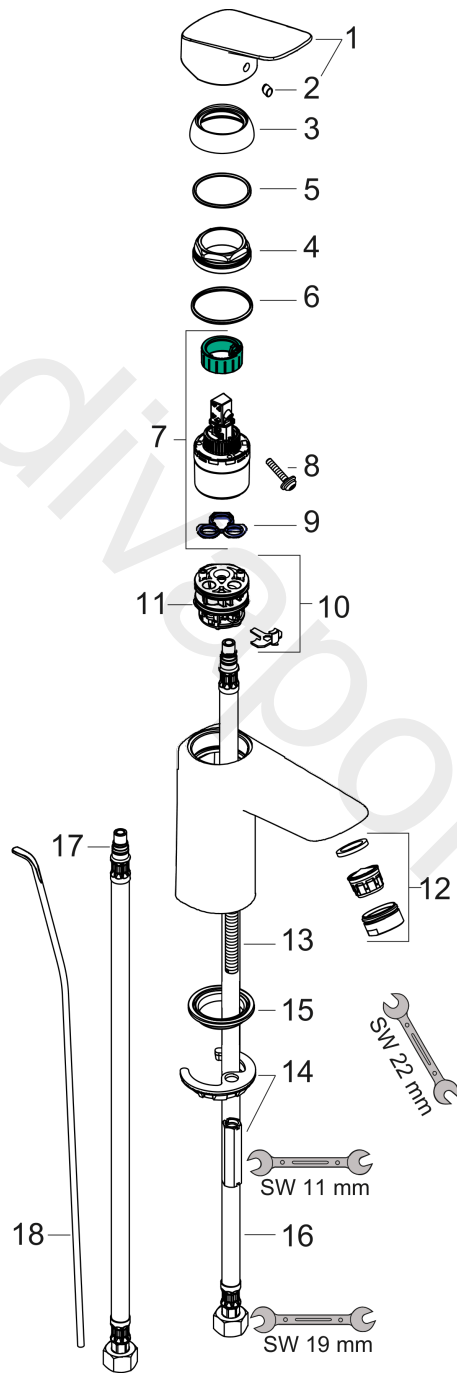

Logis
Single lever basin mixer 100 CoolStart with pop-up waste set
 Surfaces: Article Number: **71102000**

Exploded Drawing

Year of production: **04/14 - 12/14**

Logis

Single lever basin mixer 100 CoolStart with pop-up waste set

Surfaces: Article Number: **71102000**

Spare part list

Year of production: **04/14 - 12/14**

Pos.	Description	Article Number	Price	PU
1	handle	92236000	£ 64,00	1
2	screw cover	96338000	£ 3,30	1
3	flange	97406000	£ 20,50	1
4	nut	97209000	£ 16,10	1
5	O-Ring 32x2	98193000	£ 3,30	1
6	O-ring 35x2	92604000	£ 6,10	1
7	cartridge, assy	92730000	£ 35,00	1
8	locking screw for handle	95140000	£ 6,10	1
9	seal	95008000	£ 9,00	1
10	adapter for cartridge	98324000	£ 16,10	1
11	O-Ring 30x2	98186000	£ 3,30	1
12	aerator M24x1 (5 l/min)	13185000	£ 22,30	1
13	screw M8 x 68	97736000	£ 6,10	1
14	fixing set	96016000	£ 35,00	1
15	seal Ø 42	98722000	£ 6,10	1
16	connection hose 450 mm M8x0,75 G3/8	97206000	£ 35,00	1
17	O-ring 7x1,5	98422000	£ 3,30	1
18	pull rod	96657000	£ 13,30	1
a	pop up waste	92168000	£ 43,00	1