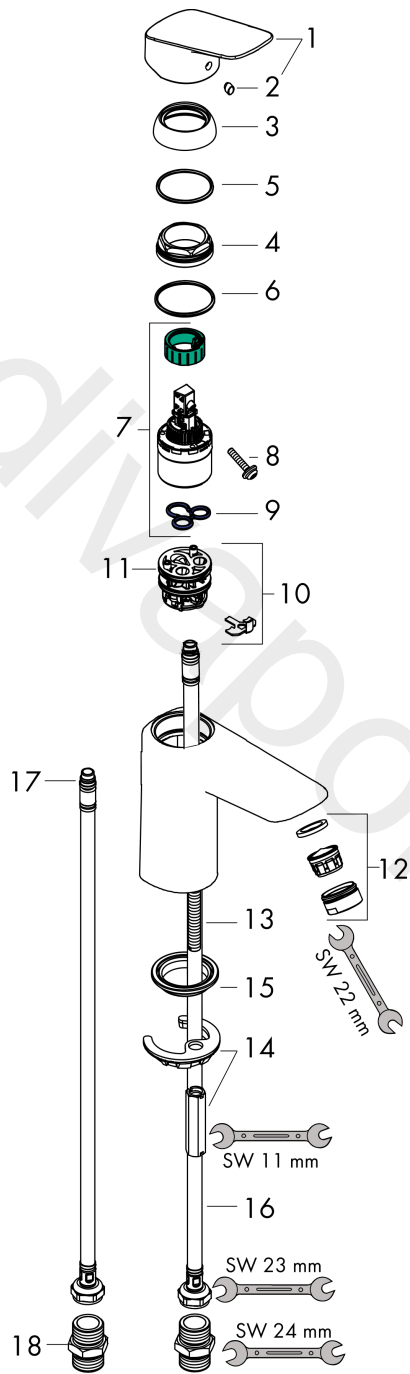

##### product features

- ComfortZone 100
- handle variant: lever handle
- ceramic cartridge
- temperature limitation adjustable
- suitable for continuous flow water heaters
- connection type: G ½ connections with adapter G ½ x G ½
- connection dimension: DN15
- flow rate (at 0,2 bar): 4 l/min

#### Scale drawing

#### Flowchart

**Logis**  
**Single lever basin mixer 100 LowPressure without waste set**  
 Finish: **Chrome** Article Number: **71101010**

**Exploded Drawing**

Year of production: >09/19

**Logis**

**Single lever basin mixer 100 LowPressure without waste set**

Finish: **Chrome** Article Number: **71101010**

**Spare part list**

Year of production: >09/19

Pos.	Description	Article Number	Price	PU
1	handle	92224000	£ 51,00	1
2	screw cover	96338000	£ 3,30	1
3	flange	97406000	£ 20,50	1
4	nut	97209000	£ 16,10	1
5	O-Ring 32x2	98193000	£ 3,30	1
6	O-ring 35x2	92604000	£ 6,10	1
7	cartridge, assy	92730000	£ 35,00	1
8	locking screw for handle	95140000	£ 6,10	1
9	seal	95008000	£ 9,00	1
10	adapter for cartridge	98750000	£ 13,30	1
11	O-Ring 30x2	98186000	£ 3,30	1
12	aerator M24x1	92254000	£ 43,00	1
13	screw M8 x 68	97736000	£ 6,10	1
14	seal Ø 42	98722000	£ 6,10	1
15	fixing set	96016000	£ 35,00	1
16	connection hose 450 mm M8x0,75 G½	97443000	£ 20,50	1
17	O-ring 6,6x1,6	93019000	£ 3,30	1
18	connecting thread	97160000	£ 35,00	1