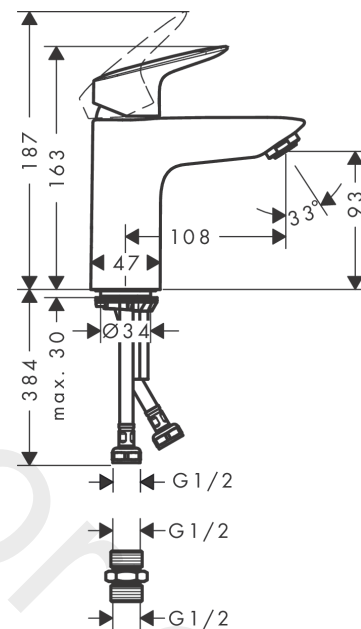

##### product features

- ComfortZone 100
- handle variant: lever handle
- ceramic cartridge
- temperature limitation adjustable
- suitable for continuous flow water heaters
- connection type: G ½ connections with adapter G ½ x G ½
- connection dimension: DN15
- flow rate (at 0,2 bar): 4 l/min

#### Scale drawing

Finish: **Chrome** Article Number: **71101010**

**Spare part list**

Year of production: >09/19

Pos.	Description	Article Number	Price	PU
1	handle	92224000	£ 51,00	1
2	screw cover	96338000	£ 3,30	1
3	flange	97406000	£ 20,50	1
4	nut	97209000	£ 16,10	1
5	O-Ring 32x2	98193000	£ 3,30	1
6	O-ring 35x2	92604000	£ 6,10	1
7	cartridge, assy	92730000	£ 35,00	1
8	locking screw for handle	95140000	£ 6,10	1
9	seal	95008000	£ 9,00	1
10	adapter for cartridge	98750000	£ 13,30	1
11	O-Ring 30x2	98186000	£ 3,30	1
12	aerator M24x1	92254000	£ 43,00	1
13	screw M8 x 68	97736000	£ 6,10	1
14	seal Ø 42	98722000	£ 6,10	1
15	fixing set	96016000	£ 35,00	1
16	connection hose 450 mm M8x0,75 G½	97443000	£ 20,50	1
17	O-ring 6,6x1,6	93019000	£ 3,30	1
18	connecting thread	97160000	£ 35,00	1