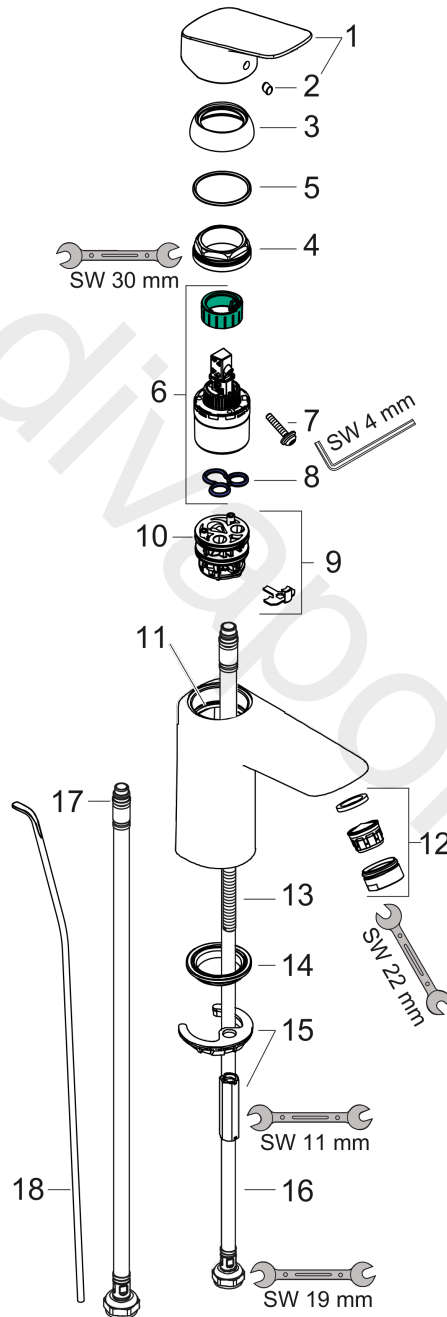

Logis

Single lever basin mixer 100 with pop-up waste set

Finish: **Chrome** Article Number: **71100000**

Description

product features

- consists of: single lever basin mixer, waste set
- ComfortZone 100
- projection: 108 mm
- spout height: 93 mm
- handle variant: lever handle
- spray type: normal spray
- maximum flow rate at 3 bar: 5 l/min
- ceramic cartridge
- temperature limitation adjustable
- suitable for continuous flow water heaters
- pop-up waste set G 1¼
- material waste set: synthetic
- connection type: G ¾ connections
- connection dimension: DN15
- EU taxonomy: max. 6 l/min - Substantial Contribution (SC) possible
- WRAS 2107044
- WRAS 2107044 - Approval letter

Single lever basin mixer 100 with pop-up waste set

Finish: **Chrome** Article Number: **71100000**

Flowchart

Logis

Single lever basin mixer 100 with pop-up waste set

Finish: **Chrome** Article Number: **71100000**

Exploded Drawing

Year of production: >05/17

Logis

Single lever basin mixer 100 with pop-up waste set

Finish: **Chrome** Article Number: **71100000**

Spare part list

Year of production: >05/17

Pos.	Description	Article Number	Price	PU
1	handle	92224000	£ 51,00	1
2	screw cover	96338000	£ 3,30	1
3	flange	97406000	£ 20,50	1
4	nut	97209000	£ 16,10	1
5	O-Ring 32x2	98193000	£ 3,30	1
6	cartridge, assy	92730000	£ 35,00	1
7	locking screw for handle	95140000	£ 6,10	1
8	seal	95008000	£ 9,00	1
9	adapter for cartridge	98750000	£ 13,30	1
10	O-Ring 30x2	98186000	£ 3,30	1
11	O-ring 35x2	92604000	£ 6,10	1
12	aerator M24x1 (5 l/min)	92372000	£ 20,50	1
13	screw M8 x 68	97736000	£ 6,10	1
14	seal Ø 42	98722000	£ 6,10	1
15	fixing set	96016000	£ 35,00	1
16	connection hose 450 mm M8x0,75 G3/8	97206000	£ 35,00	1
17	O-ring 6,6x1,6	93019000	£ 3,30	1
18	pull rod	96657000	£ 13,30	1
a	pop up waste	92168000	£ 43,00	1