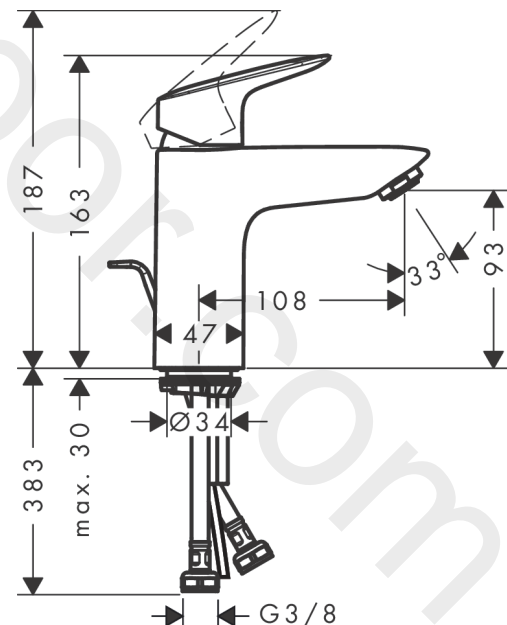

Logis

Single lever basin mixer 100 with pop-up waste set

Finish: **Chrome** Article Number: **71100000**

Description

product features

- consists of: single lever basin mixer, waste set
- ComfortZone 100
- projection: 108 mm
- spout height: 93 mm
- handle variant: lever handle
- spray type: normal spray
- maximum flow rate at 3 bar: 5 l/min
- ceramic cartridge
- temperature limitation adjustable
- suitable for continuous flow water heaters
- pop-up waste set G 1¼
- material waste set: synthetic
- connection type: G ¾ connections
- connection dimension: DN15
- EU taxonomy: max. 6 l/min - Substantial Contribution (SC) possible
- WRAS 2107044
- WRAS 2107044 - Approval letter

Article Details

Price excl. VAT

120,00 £

Technology

Certificates / Sustainability

Product image

Scale drawing

Logis

Single lever basin mixer 100 with pop-up waste set

Finish: **Chrome** Article Number: **71100000**

Flowchart

Logis

Single lever basin mixer 100 with pop-up waste set

Finish: **Chrome** Article Number: **71100000**

Exploded Drawing

Year of production: >05/17

Logis

Single lever basin mixer 100 with pop-up waste set

Finish: **Chrome** Article Number: **71100000**

Spare part list

Year of production: >05/17

Pos.	Description	Article Number	Price	PU
1	handle	92224000	£ 51,00	1
2	screw cover	96338000	£ 3,30	1
3	flange	97406000	£ 20,50	1
4	nut	97209000	£ 16,10	1
5	O-Ring 32x2	98193000	£ 3,30	1
6	cartridge, assy	92730000	£ 35,00	1
7	locking screw for handle	95140000	£ 6,10	1
8	seal	95008000	£ 9,00	1
9	adapter for cartridge	98750000	£ 13,30	1
10	O-Ring 30x2	98186000	£ 3,30	1
11	O-ring 35x2	92604000	£ 6,10	1
12	aerator M24x1 (5 l/min)	92372000	£ 20,50	1
13	screw M8 x 68	97736000	£ 6,10	1
14	seal Ø 42	98722000	£ 6,10	1
15	fixing set	96016000	£ 35,00	1
16	connection hose 450 mm M8x0,75 G3/8	97206000	£ 35,00	1
17	O-ring 6,6x1,6	93019000	£ 3,30	1
18	pull rod	96657000	£ 13,30	1
a	pop up waste	92168000	£ 43,00	1