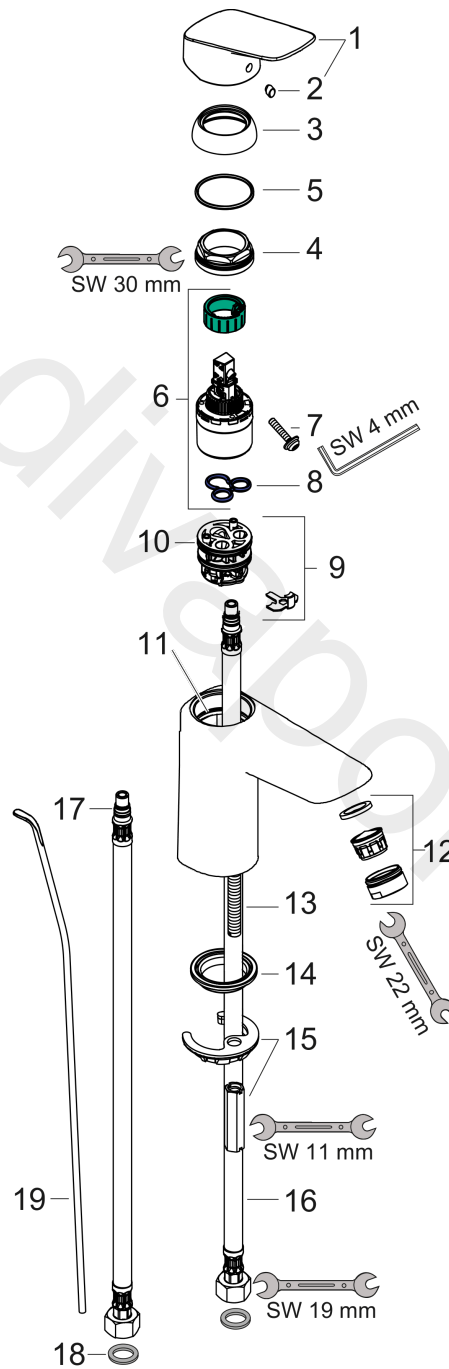

Logis

Single lever basin mixer 100 with pop-up waste set

Surfaces: Article Number: 71100000

Exploded Drawing

Year of production: 04/14 - 12/14

**Logis****Single lever basin mixer 100 with pop-up waste set**Surfaces: Article Number: **71100000****Spare part list**Year of production: **04/14 - 12/14**