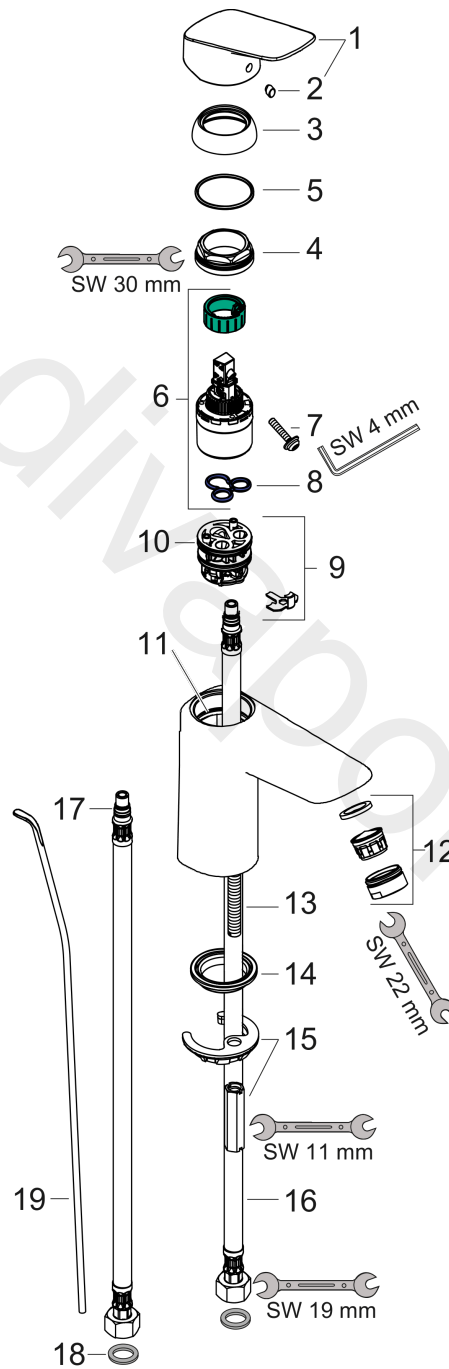

Logis

Single lever basin mixer 100 with pop-up waste set

Surfaces: Article Number: 71100000

Exploded Drawing

Year of production: 01/15 - 04/17

Logis**Single lever basin mixer 100 with pop-up waste set**Surfaces: Article Number: **71100000****Spare part list**Year of production: **01/15 - 04/17**

| Pos. | Description | Article Number | Price | PU |
|------|-------------------------------------|----------------|---------|----|
| 1 | handle | 92224000 | £ 51,00 | 1 |
| 2 | screw cover | 96338000 | £ 3,30 | 1 |
| 3 | flange | 97406000 | £ 20,50 | 1 |
| 4 | nut | 97209000 | £ 16,10 | 1 |
| 5 | O-Ring 32x2 | 98193000 | £ 3,30 | 1 |
| 6 | cartridge, assy | 92730000 | £ 35,00 | 1 |
| 7 | locking screw for handle | 95140000 | £ 6,10 | 1 |
| 8 | seal | 95008000 | £ 9,00 | 1 |
| 9 | adapter for cartridge | 98750000 | £ 13,30 | 1 |
| 10 | O-Ring 30x2 | 98186000 | £ 3,30 | 1 |
| 11 | O-ring 35x2 | 92604000 | £ 6,10 | 1 |
| 12 | aerator M24x1 (5 l/min) | 92372000 | £ 20,50 | 1 |
| 13 | screw M8 x 68 | 97736000 | £ 6,10 | 1 |
| 14 | seal Ø 42 | 98722000 | £ 6,10 | 1 |
| 15 | fixing set | 96016000 | £ 35,00 | 1 |
| 16 | connection hose 450 mm M8x0,75 G3/8 | 97206000 | £ 35,00 | 1 |
| 17 | O-ring 7x1,5 | 98422000 | £ 3,30 | 1 |
| 18 | sealing set | 95581000 | £ 6,10 | 1 |
| 19 | pull rod | 96657000 | £ 13,30 | 1 |
| a | pop up waste | 92168000 | £ 43,00 | 1 |