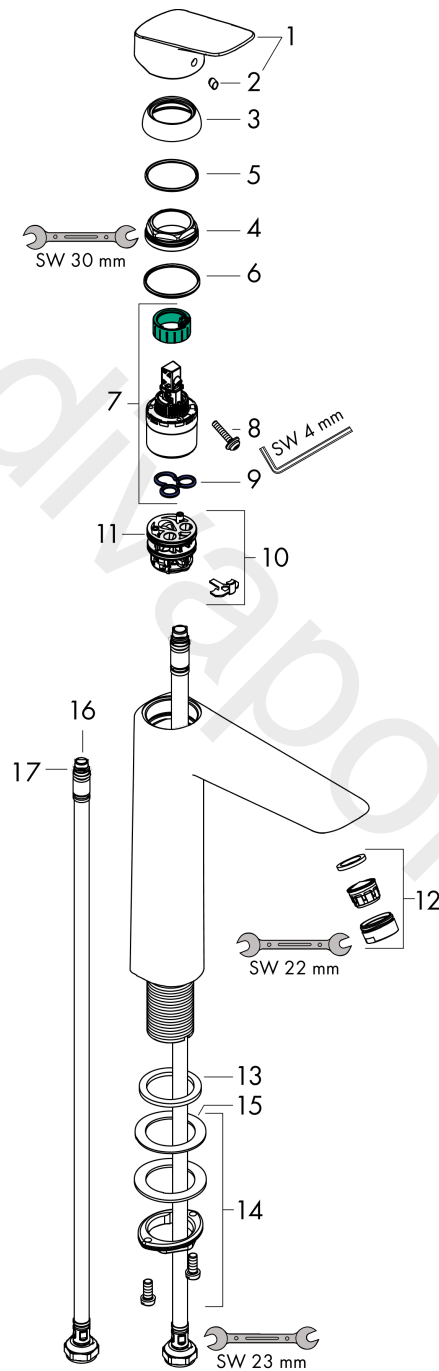

#### product features

- ComfortZone 190
- projection: 166 mm
- spout height: 195 mm
- handle variant: lever handle
- maximum flow rate at 3 bar: 1,9 l/min
- ceramic cartridge
- temperature limitation adjustable
- connection type: G 1/2 connections
- connection dimension: DN15

### Scale drawing

### Flowchart

**Logis**  
**Single lever basin mixer 190 without waste set 3 ticks**  
 Finish: **Chrome** Article Number: **71097009**

**Exploded Drawing**

Year of production: >04/20

### Spare part list

Year of production: >04/20

Pos.	Description	Article Number	Price	PU
1	handle	92224000	£ 51,00	1
2	screw cover	96338000	£ 3,30	1
3	flange	97406000	£ 20,50	1
4	nut	97209000	£ 16,10	1
5	O-Ring 32x2	98193000	£ 3,30	1
6	O-ring 35x2	92604000	£ 6,10	1
7	cartridge, assy	95646000	£ 96,00	1
8	locking screw for handle	95140000	£ 6,10	1
9	seal	95008000	£ 9,00	1
10	adapter for cartridge	98750000	£ 13,30	1
11	O-Ring 30x2	98186000	£ 3,30	1
12	aerator M24x1 (1,9 l/min)	92300000	£ 35,00	1
13	flat seal	98749000	£ 6,10	1
14	fixing set (Ø 32)	13961000	£ 25,00	1
15	lever collar	97548000	£ 3,30	1
16	connection hose 600 mm M8x0,75 G1/2	92482000	£ 43,00	1
17	O-ring 7x1,5	98422000	£ 3,30	1
a	fixation extension 35 mm	13898000	£ 79,00	1