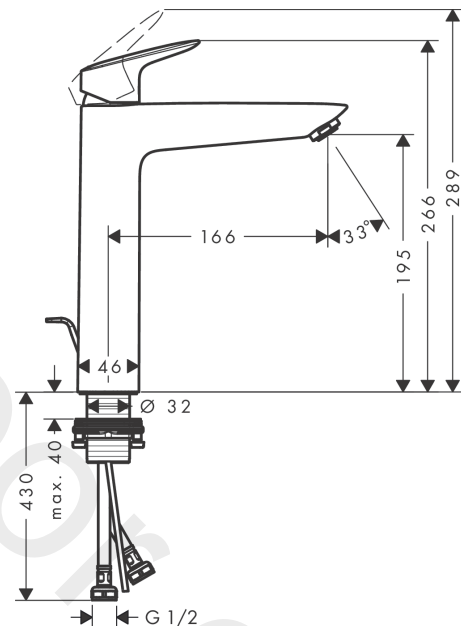

#### product features

- ComfortZone 190
- projection: 166 mm
- spout height: 195 mm
- handle variant: lever handle
- maximum flow rate at 3 bar: 1,9 l/min
- ceramic cartridge
- temperature limitation adjustable
- connection type: G 1/2 connections
- connection dimension: DN15

### Scale drawing

### Spare part list

Year of production: >04/20

Pos.	Description	Article Number	Price	PU
1	handle	92224000	£ 51,00	1
2	screw cover	96338000	£ 3,30	1
3	flange	97406000	£ 20,50	1
4	nut	97209000	£ 16,10	1
5	O-Ring 32x2	98193000	£ 3,30	1
6	O-ring 35x2	92604000	£ 6,10	1
7	cartridge, assy	95646000	£ 96,00	1
8	locking screw for handle	95140000	£ 6,10	1
9	seal	95008000	£ 9,00	1
10	adapter for cartridge	98750000	£ 13,30	1
11	O-Ring 30x2	98186000	£ 3,30	1
12	aerator M24x1 (1,9 l/min)	92300000	£ 35,00	1
13	flat seal	98749000	£ 6,10	1
14	fixing set (Ø 32)	13961000	£ 25,00	1
15	lever collar	97548000	£ 3,30	1
16	connection hose 600 mm M8x0,75 G1/2	92482000	£ 43,00	1
17	O-ring 7x1,5	98422000	£ 3,30	1
a	fixation extension 35 mm	13898000	£ 79,00	1