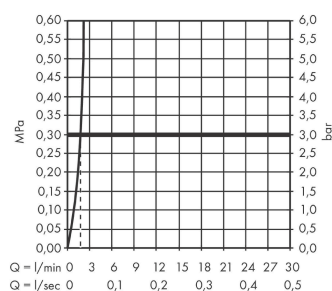

Logis

Single lever basin mixer 190 without waste set 3 ticks

Finish: **Chrome** Article Number: **71097009**

Description

product features

- ComfortZone 190
- projection: 166 mm
- spout height: 195 mm
- handle variant: lever handle
- maximum flow rate at 3 bar: 1,9 l/min
- ceramic cartridge
- temperature limitation adjustable
- connection type: G 1/2 connections
- connection dimension: DN15

Technology

Product image

Scale drawing

Flowchart