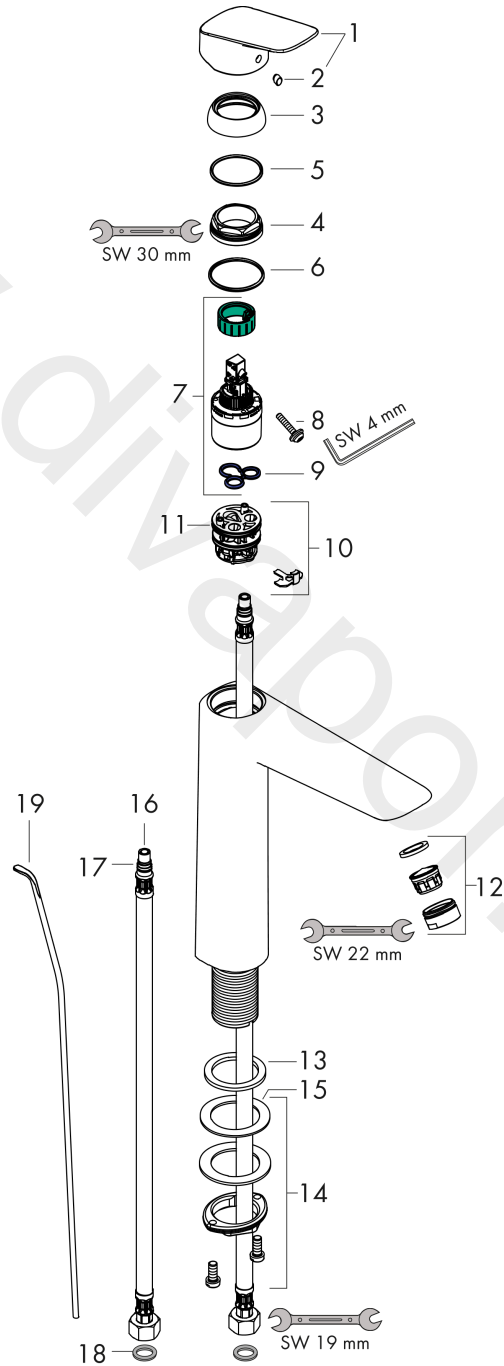

Logis

Single lever basin mixer 190 with 2 flow rates with pop-up waste set

Surfaces: Article Number: 71095000

Exploded Drawing

Year of production: 04/14 - 12/14

Logis

Single lever basin mixer 190 with 2 flow rates with pop-up waste set

Surfaces: Article Number: 71095000

Spare part list

Year of production: 04/14 - 12/14

Pos.	Description	Article Number	Price	PU
1	handle	92236000	£ 64,00	1
2	screw cover	96338000	£ 3,30	1
3	flange	97406000	£ 20,50	1
4	nut	97209000	£ 16,10	1
5	O-Ring 32x2	98193000	£ 3,30	1
6	O-ring 35x2	92604000	£ 6,10	1
7	cartridge, assy	92530000	£ 25,00	1
8	locking screw for handle	95140000	£ 6,10	1
9	seal	95008000	£ 9,00	1
10	adapter for cartridge	98324000	£ 16,10	1
11	O-Ring 30x2	98186000	£ 3,30	1
12	aerator M24x1 (15 l/min)	13913000	£ 14,00	1
13	flat seal	98749000	£ 6,10	1
14	fixing set (Ø 32)	13961000	£ 25,00	1
15	lever collar	97548000	£ 3,30	1
16	connection hose 600 mm M8x0,75 G3/8	96556000	£ 25,00	1
17	pull rod	96657000	£ 13,30	1
18	O-ring 7x1,5	98422000	£ 3,30	1
a	pop up waste	92168000	£ 43,00	1
b	fixation extension 35 mm	13898000	£ 79,00	1