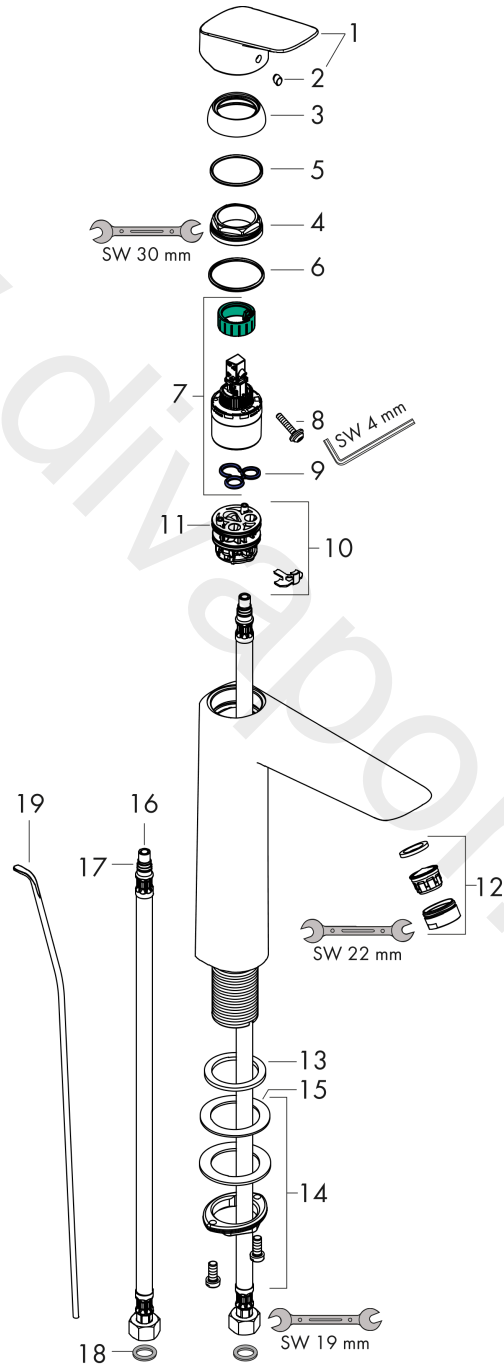

Logis

Single lever basin mixer 190 with 2 flow rates with pop-up waste set

Surfaces: Article Number: 71095000

Exploded Drawing

Year of production: 01/15 - 04/17

Logis

Single lever basin mixer 190 with 2 flow rates with pop-up waste set

Surfaces: Article Number: **71095000**

Spare part list

Year of production: **01/15 - 04/17**

Pos.	Description	Article Number	Price	PU
1	handle	92236000	£ 64,00	1
2	screw cover	96338000	£ 3,30	1
3	flange	97406000	£ 20,50	1
4	nut	97209000	£ 16,10	1
5	O-Ring 32x2	98193000	£ 3,30	1
6	O-ring 35x2	92604000	£ 6,10	1
7	cartridge, assy	92530000	£ 25,00	1
8	locking screw for handle	95140000	£ 6,10	1
9	seal	95008000	£ 9,00	1
10	adapter for cartridge	98324000	£ 16,10	1
11	O-Ring 30x2	98186000	£ 3,30	1
12	aerator M24x1 (15 l/min)	92510000	£ 13,30	1
13	flat seal	98749000	£ 6,10	1
14	fixing set (Ø 32)	13961000	£ 25,00	1
15	lever collar	97548000	£ 3,30	1
16	connection hose 600 mm M8x0,75 G3/8	96556000	£ 25,00	1
17	O-ring 7x1,5	98422000	£ 3,30	1
18	pull rod	96657000	£ 13,30	1
a	pop up waste	92168000	£ 43,00	1
b	fixation extension 35 mm	13898000	£ 79,00	1