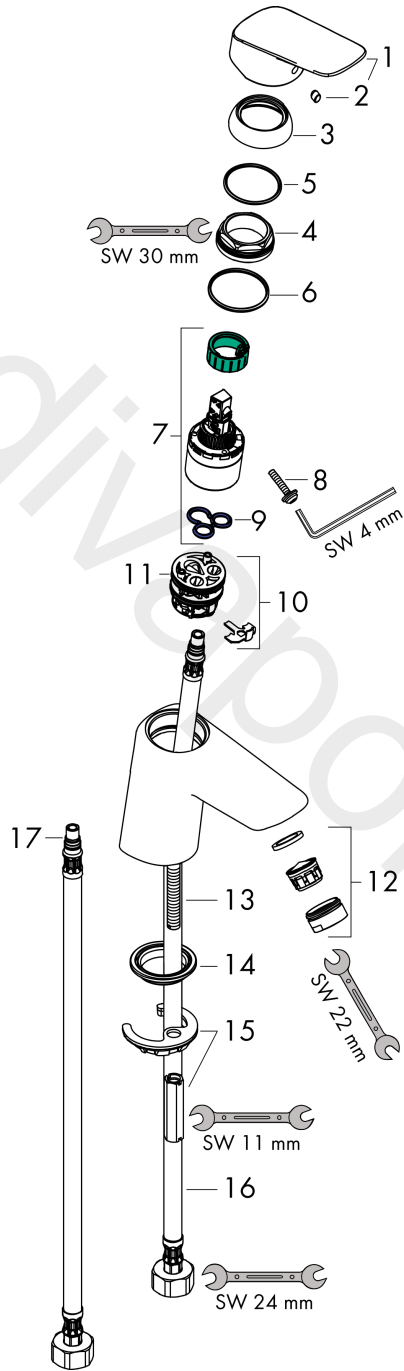

##### product features

- consists of: single lever basin mixer, waste set
- ComfortZone 70
- projection: 107 mm
- spout height: 67 mm
- handle variant: lever handle
- spray type: normal spray
- maximum flow rate at 3 bar: 3,8 l/min
- ceramic cartridge
- temperature limitation adjustable
- suitable for continuous flow water heaters
- push-open waste set G 1¼
- material waste set: metal
- connection type: G ½ connections
- connection dimension: DN15

#### Scale drawing

**Logis**

**Single lever basin mixer 70 with push-open waste set 2 ticks**

Finish: **Chrome** Article Number: **71094009**

**Flowchart**

Logis

Single lever basin mixer 70 with push-open waste set 2 ticks

Finish: **Chrome** Article Number: **71094009**

Exploded Drawing

Year of production: >09/19

**Logis**

**Single lever basin mixer 70 with push-open waste set 2 ticks**

Finish: **Chrome** Article Number: **71094009**

**Spare part list**

Year of production: >09/19

Pos.	Description	Article Number	Price	PU
1	handle	92224000	£ 51,00	1
2	screw cover	96338000	£ 3,30	1
3	flange	97406000	£ 20,50	1
4	nut	97209000	£ 16,10	1
5	O-Ring 32x2	98193000	£ 3,30	1
6	O-ring 35x2	92604000	£ 6,10	1
7	cartridge, assy	95646000	£ 96,00	1
8	locking screw for handle	95140000	£ 6,10	1
9	seal	95008000	£ 9,00	1
10	adapter for cartridge	98750000	£ 13,30	1
11	O-Ring 30x2	98186000	£ 3,30	1
12	aerator M24x1 (3,5 l/min)	92508000	£ 20,50	1
13	screw M8 x 68	97736000	£ 6,10	1
14	seal Ø 42	98722000	£ 6,10	1
15	fixing set	96016000	£ 35,00	1
16	connection hose 450 mm M8x0,75 G½	97443000	£ 20,50	1
17	O-ring 6,6x1,6	93019000	£ 3,30	1
a	push-open waste set	50100000	£ 78,00	1