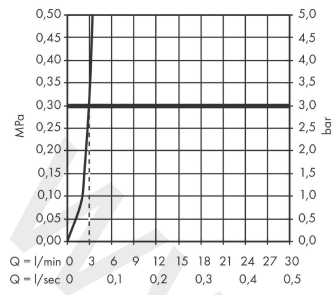

#### Scale drawing

**Logis**

**Single lever basin mixer 70 with push-open waste set 2 ticks**

Finish: **Chrome** Article Number: **71094009**

**Flowchart**

Logis

Single lever basin mixer 70 with push-open waste set 2 ticks