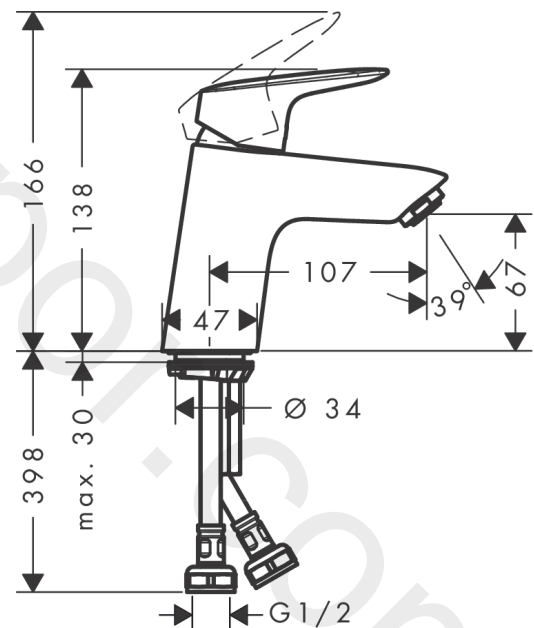

Scale drawing