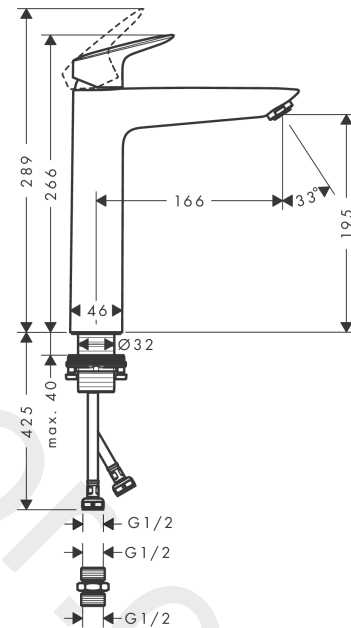

**Logis**

**Single lever basin mixer 190 LowPressure without waste set**

Finish: **Chrome** Article Number: **71091010**

**Description**

**product features**

- ComfortZone 190
- handle variant: lever handle
- spray type: normal spray
- ceramic cartridge
- temperature limitation adjustable
- suitable for continuous flow water heaters
- connection type: G ½ connections with adapter G ½ x G ½
- connection dimension: DN15
- flow rate (at 0,2 bar): 4 l/min

**Article Details**

Price excl. VAT

148,33 £

**Technology**

**Product image**

**Scale drawing**

**Flowchart**

**Logis**  
**Single lever basin mixer 190 LowPressure without waste set**  
 Finish: **Chrome** Article Number: **71091010**

## Logis

**Single lever basin mixer 190 LowPressure without waste set**

Finish: **Chrome** Article Number: **71091010**

### Spare part list

Year of production: >09/19

Pos.	Description	Article Number	Price	PU
1	handle	92224000	£ 51,00	1
2	screw cover	96338000	£ 3,30	1
3	flange	97406000	£ 20,50	1
4	nut	97209000	£ 16,10	1
5	O-Ring 32x2	98193000	£ 3,30	1
6	cartridge, assy	92730000	£ 35,00	1
7	locking screw for handle	95140000	£ 6,10	1
8	seal	95008000	£ 9,00	1
9	adapter for cartridge	98750000	£ 13,30	1
10	O-Ring 30x2	98186000	£ 3,30	1
11	O-ring 35x2	92604000	£ 6,10	1
12	aerator M24x1	92254000	£ 43,00	1
13	flat seal	98749000	£ 6,10	1
14	fixing set (Ø 32)	13961000	£ 25,00	1
15	lever collar	97548000	£ 3,30	1
16	connection hose 900 mm M8x0,75 G½	97489000	£ 35,00	1
17	O-ring 6,6x1,6	93019000	£ 3,30	1
18	connecting thread	97160000	£ 35,00	1
a	fixation extension 35 mm	13898000	£ 79,00	1