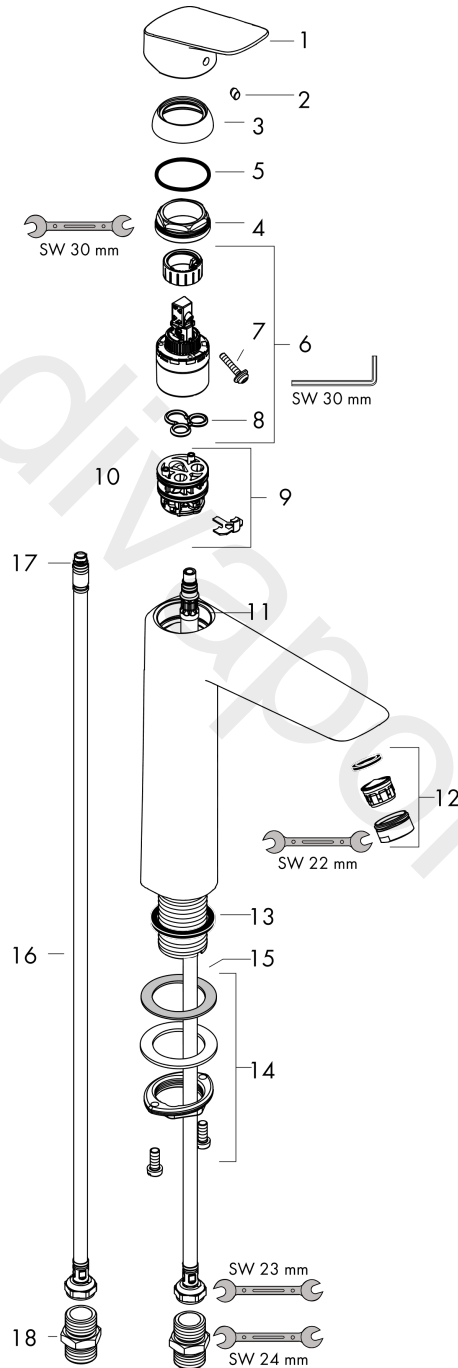

**Logis**

**Single lever basin mixer 190 LowPressure without waste set**

Finish: **Chrome** Article Number: **71091010**

**Description**

**product features**

- ComfortZone 190
- handle variant: lever handle
- spray type: normal spray
- ceramic cartridge
- temperature limitation adjustable
- suitable for continuous flow water heaters
- connection type: G ½ connections with adapter G ½ x G ½
- connection dimension: DN15
- flow rate (at 0,2 bar): 4 l/min

**Article Details**

Price excl. VAT

148,33 £

**Technology**

**Product image**

**Scale drawing**

**Flowchart**

**Logis**  
**Single lever basin mixer 190 LowPressure without waste set**  
 Finish: **Chrome** Article Number: **71091010**

## Logis

**Single lever basin mixer 190 LowPressure without waste set**

Finish: **Chrome** Article Number: **71091010**

### Spare part list

Year of production: >09/19

Pos.	Description	Article Number	Price	PU
1	handle	92224000	£ 51,00	1
2	screw cover	96338000	£ 3,30	1
3	flange	97406000	£ 20,50	1
4	nut	97209000	£ 16,10	1
5	O-Ring 32x2	98193000	£ 3,30	1
6	cartridge, assy	92730000	£ 35,00	1
7	locking screw for handle	95140000	£ 6,10	1
8	seal	95008000	£ 9,00	1
9	adapter for cartridge	98750000	£ 13,30	1
10	O-Ring 30x2	98186000	£ 3,30	1
11	O-ring 35x2	92604000	£ 6,10	1
12	aerator M24x1	92254000	£ 43,00	1
13	flat seal	98749000	£ 6,10	1
14	fixing set (Ø 32)	13961000	£ 25,00	1
15	lever collar	97548000	£ 3,30	1
16	connection hose 900 mm M8x0,75 G½	97489000	£ 35,00	1
17	O-ring 6,6x1,6	93019000	£ 3,30	1
18	connecting thread	97160000	£ 35,00	1
a	fixation extension 35 mm	13898000	£ 79,00	1