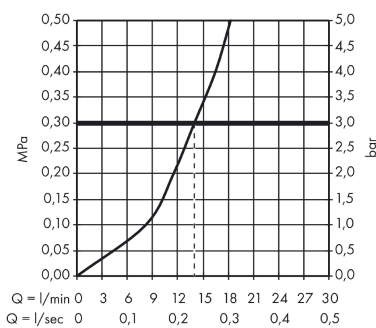

**Logis**

**Single lever basin mixer 190 LowPressure without waste set**

Finish: **Chrome** Article Number: **71091010**

**Description**

**product features**

- ComfortZone 190
- handle variant: lever handle
- spray type: normal spray
- ceramic cartridge
- temperature limitation adjustable
- suitable for continuous flow water heaters
- connection type: G ½ connections with adapter G ½ x G ½
- connection dimension: DN15
- flow rate (at 0,2 bar): 4 l/min

**Article Details**

Price excl. VAT

148,33 £

**Technology**

**Product image**

**Scale drawing**

**Flowchart**

**Logis**  
**Single lever basin mixer 190 LowPressure without waste set**  
 Finish: **Chrome** Article Number: **71091010**