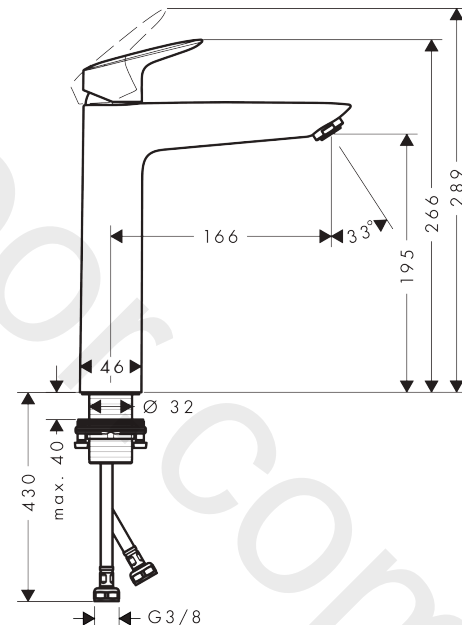

Logis

Single lever basin mixer 190 without waste set

Finish: **Chrome** Article Number: **71091000**

Description

product features

- ComfortZone 190
- projection: 166 mm
- spout height: 195 mm
- handle variant: lever handle
- spray type: normal spray
- maximum flow rate at 3 bar: 5 l/min
- ceramic cartridge
- temperature limitation adjustable
- suitable for continuous flow water heaters
- connection type: G 3/8 connections
- connection dimension: DN15
- EU taxonomy: max. 6 l/min - Substantial Contribution (SC) possible
- WRAS 2107044
- WRAS 2107044 - Approval letter

Article Details

Price excl. VAT

148,33 £

Technology

Certificates / Sustainability

Product image

Scale drawing

Logis
Single lever basin mixer 190 without waste set
 Finish: **Chrome** Article Number: **71091000**

Finish: **Chrome** Article Number: **71091000**

Spare part list

Year of production: >05/17

| Pos. | Description | Article Number | Price | PU |
|------|-------------------------------------|----------------|---------|----|
| 1 | handle | 92224000 | £ 51,00 | 1 |
| 2 | screw cover | 96338000 | £ 3,30 | 1 |
| 3 | flange | 97406000 | £ 20,50 | 1 |
| 4 | nut | 97209000 | £ 16,10 | 1 |
| 5 | O-Ring 32x2 | 98193000 | £ 3,30 | 1 |
| 6 | O-ring 35x2 | 92604000 | £ 6,10 | 1 |
| 7 | cartridge, assy | 92730000 | £ 35,00 | 1 |
| 8 | locking screw for handle | 95140000 | £ 6,10 | 1 |
| 9 | seal | 95008000 | £ 9,00 | 1 |
| 10 | adapter for cartridge | 98750000 | £ 13,30 | 1 |
| 11 | O-Ring 30x2 | 98186000 | £ 3,30 | 1 |
| 12 | aerator M24x1 (5 l/min) | 92372000 | £ 20,50 | 1 |
| 13 | flat seal | 98749000 | £ 6,10 | 1 |
| 14 | fixing set (Ø 32) | 13961000 | £ 25,00 | 1 |
| 15 | lever collar | 97548000 | £ 3,30 | 1 |
| 16 | connection hose 600 mm M8x0,75 G3/8 | 96556000 | £ 25,00 | 1 |
| 17 | O-ring 6,6x1,6 | 93019000 | £ 3,30 | 1 |
| a | fixation extension 35 mm | 13898000 | £ 79,00 | 1 |