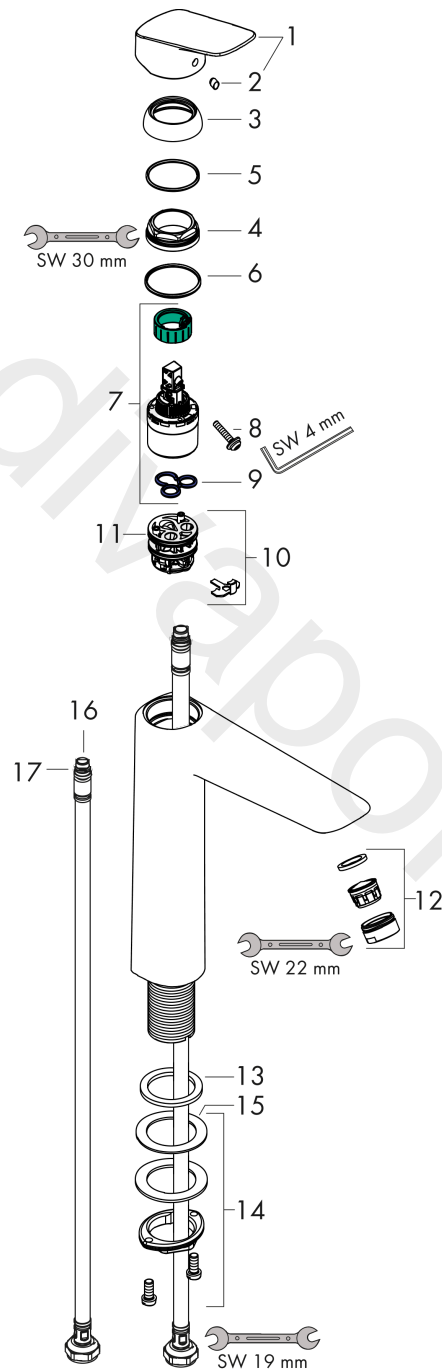

Logis

Single lever basin mixer 190 without waste set

Finish: **Chrome** Article Number: **71091000**

Description

product features

- ComfortZone 190
- projection: 166 mm
- spout height: 195 mm
- handle variant: lever handle
- spray type: normal spray
- maximum flow rate at 3 bar: 5 l/min
- ceramic cartridge
- temperature limitation adjustable
- suitable for continuous flow water heaters
- connection type: G 3/8 connections
- connection dimension: DN15
- EU taxonomy: max. 6 l/min - Substantial Contribution (SC) possible
- WRAS 2107044
- WRAS 2107044 - Approval letter

Flowchart

www.divapor.com

Logis
Single lever basin mixer 190 without waste set
 Finish: **Chrome** Article Number: **71091000**

Exploded Drawing

Year of production: >05/17

Logis

Single lever basin mixer 190 without waste set

Finish: **Chrome** Article Number: **71091000**

Spare part list

Year of production: >05/17

| Pos. | Description | Article Number | Price | PU |
|------|-------------------------------------|----------------|---------|----|
| 1 | handle | 92224000 | £ 51,00 | 1 |
| 2 | screw cover | 96338000 | £ 3,30 | 1 |
| 3 | flange | 97406000 | £ 20,50 | 1 |
| 4 | nut | 97209000 | £ 16,10 | 1 |
| 5 | O-Ring 32x2 | 98193000 | £ 3,30 | 1 |
| 6 | O-ring 35x2 | 92604000 | £ 6,10 | 1 |
| 7 | cartridge, assy | 92730000 | £ 35,00 | 1 |
| 8 | locking screw for handle | 95140000 | £ 6,10 | 1 |
| 9 | seal | 95008000 | £ 9,00 | 1 |
| 10 | adapter for cartridge | 98750000 | £ 13,30 | 1 |
| 11 | O-Ring 30x2 | 98186000 | £ 3,30 | 1 |
| 12 | aerator M24x1 (5 l/min) | 92372000 | £ 20,50 | 1 |
| 13 | flat seal | 98749000 | £ 6,10 | 1 |
| 14 | fixing set (Ø 32) | 13961000 | £ 25,00 | 1 |
| 15 | lever collar | 97548000 | £ 3,30 | 1 |
| 16 | connection hose 600 mm M8x0,75 G3/8 | 96556000 | £ 25,00 | 1 |
| 17 | O-ring 6,6x1,6 | 93019000 | £ 3,30 | 1 |
| a | fixation extension 35 mm | 13898000 | £ 79,00 | 1 |