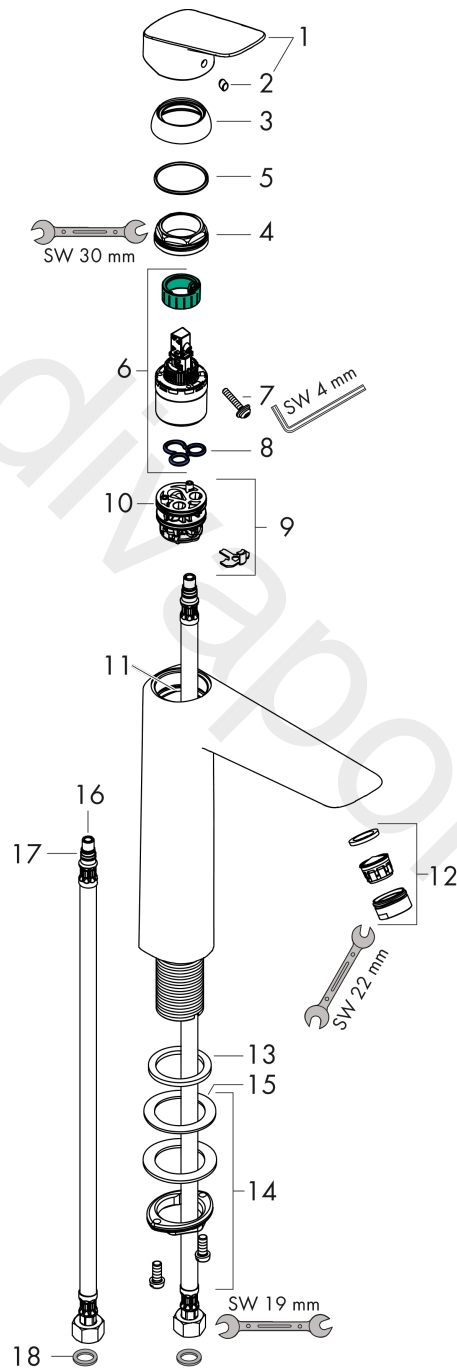

Logis
Single lever basin mixer 190 without waste set
 Surfaces: Article Number: **71091000**

Exploded Drawing

Year of production: **04/14 - 12/14**

Logis

Single lever basin mixer 190 without waste set

Surfaces: Article Number: 71091000

Spare part list

Year of production: 04/14 - 12/14

Pos.	Description	Article Number	Price	PU
1	handle	92224000	£ 51,00	1
2	screw cover	96338000	£ 3,30	1
3	flange	97406000	£ 20,50	1
4	nut	97209000	£ 16,10	1
5	O-Ring 32x2	98193000	£ 3,30	1
6	cartridge, assy	92730000	£ 35,00	1
7	locking screw for handle	95140000	£ 6,10	1
8	seal	95008000	£ 9,00	1
9	adapter for cartridge	98750000	£ 13,30	1
10	O-Ring 30x2	98186000	£ 3,30	1
11	O-ring 35x2	92604000	£ 6,10	1
12	aerator M24x1 (5 l/min)	13185000	£ 22,30	1
13	flat seal	98749000	£ 6,10	1
14	fixing set (Ø 32)	13961000	£ 25,00	1
15	lever collar	97548000	£ 3,30	1
16	connection hose 600 mm M8x0,75 G3/8	96556000	£ 25,00	1
17	O-ring 7x1,5	98422000	£ 3,30	1
18	sealing set	95581000	£ 6,10	1
a	fixation extension 35 mm	13898000	£ 79,00	1