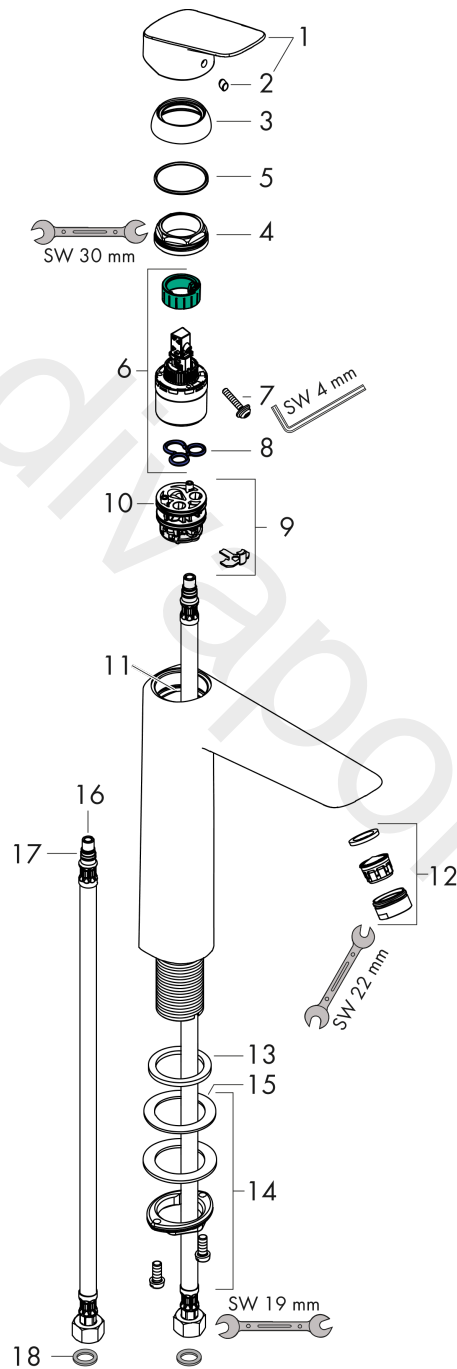

**Logis**  
**Single lever basin mixer 190 without waste set**  
 Surfaces: Article Number: **71091000**

**Exploded Drawing**

Year of production: **01/15 - 04/17**

**Logis****Single lever basin mixer 190 without waste set**Surfaces: Article Number: **71091000****Spare part list**Year of production: **01/15 - 04/17**

Pos.	Description	Article Number	Price	PU
1	handle	92224000	£ 51,00	1
2	screw cover	96338000	£ 3,30	1
3	flange	97406000	£ 20,50	1
4	nut	97209000	£ 16,10	1
5	O-Ring 32x2	98193000	£ 3,30	1
6	cartridge, assy	92730000	£ 35,00	1
7	locking screw for handle	95140000	£ 6,10	1
8	seal	95008000	£ 9,00	1
9	adapter for cartridge	98750000	£ 13,30	1
10	O-Ring 30x2	98186000	£ 3,30	1
11	O-ring 35x2	92604000	£ 6,10	1
12	aerator M24x1 (5 l/min)	92372000	£ 20,50	1
13	flat seal	98749000	£ 6,10	1
14	fixing set (Ø 32)	13961000	£ 25,00	1
15	lever collar	97548000	£ 3,30	1
16	connection hose 600 mm M8x0,75 G3/8	96556000	£ 25,00	1
17	O-ring 7x1,5	98422000	£ 3,30	1
18	sealing set	95581000	£ 6,10	1
a	fixation extension 35 mm	13898000	£ 79,00	1