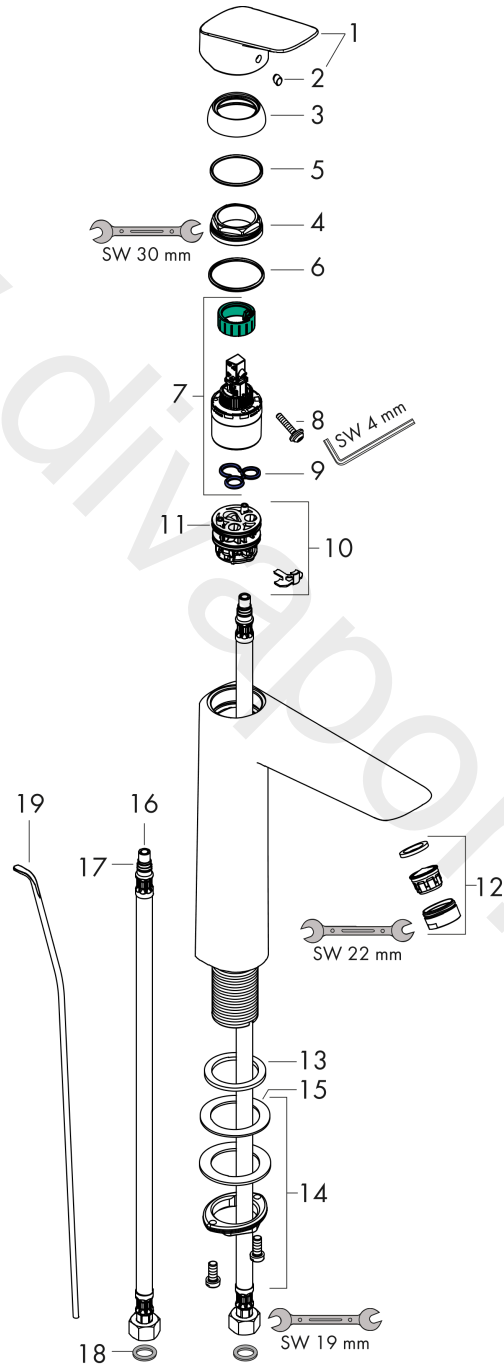

Logis

Single lever basin mixer 190 with pop-up waste set

Surfaces: Article Number: 71090000

Exploded Drawing

Year of production: 04/14 - 12/14

Logis**Single lever basin mixer 190 with pop-up waste set**Surfaces: Article Number: **71090000****Spare part list**Year of production: **04/14 - 12/14**

Pos.	Description	Article Number	Price	PU
1	handle	92224000	£ 51,00	1
2	screw cover	96338000	£ 3,30	1
3	flange	97406000	£ 20,50	1
4	nut	97209000	£ 16,10	1
5	O-Ring 32x2	98193000	£ 3,30	1
6	O-ring 35x2	92604000	£ 6,10	1
7	cartridge, assy	92730000	£ 35,00	1
8	locking screw for handle	95140000	£ 6,10	1
9	seal	95008000	£ 9,00	1
10	adapter for cartridge	98750000	£ 13,30	1
11	O-Ring 30x2	98186000	£ 3,30	1
12	aerator M24x1 (5 l/min)	13185000	£ 22,30	1
13	flat seal	98749000	£ 6,10	1
14	fixing set (Ø 32)	13961000	£ 25,00	1
15	lever collar	97548000	£ 3,30	1
16	connection hose 600 mm M8x0,75 G3/8	96556000	£ 25,00	1
17	O-ring 7x1,5	98422000	£ 3,30	1
18	sealing set	95581000	£ 6,10	1
19	pull rod	96657000	£ 13,30	1
a	pop up waste	92168000	£ 43,00	1
b	fixation extension 35 mm	13898000	£ 79,00	1