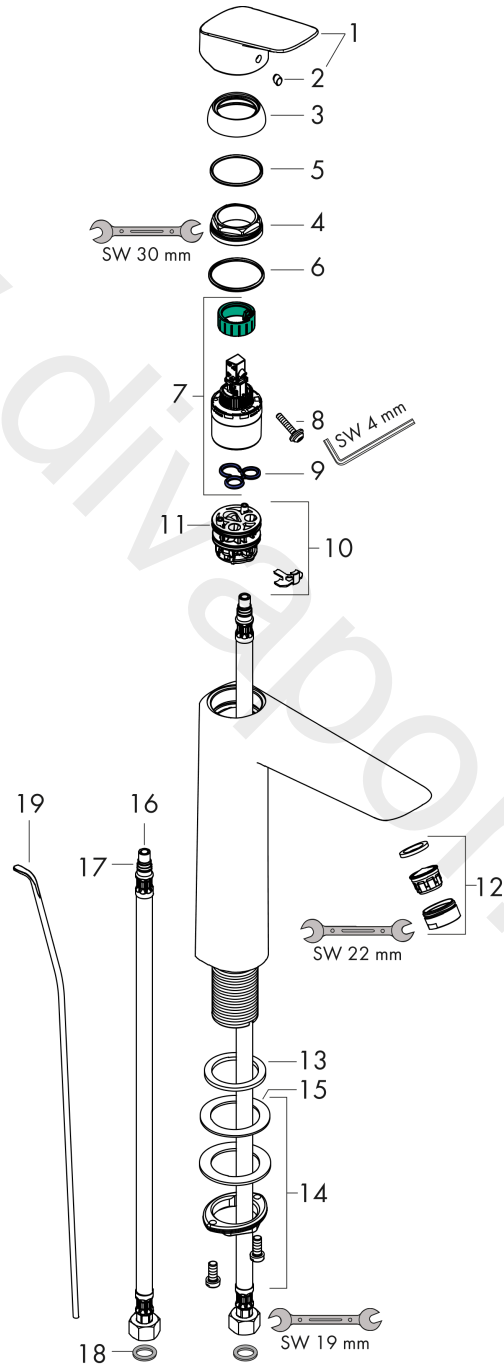

Logis

Single lever basin mixer 190 with pop-up waste set

Surfaces: Article Number: 71090000

Exploded Drawing

Year of production: 01/15 - 04/17

**Logis****Single lever basin mixer 190 with pop-up waste set**Surfaces: Article Number: **71090000****Spare part list**Year of production: **01/15 - 04/17**

<b>Pos.</b>	<b>Description</b>	<b>Article Number</b>	<b>Price</b>	<b>PU</b>
1	handle	92224000	£ 51,00	1
2	screw cover	96338000	£ 3,30	1
3	flange	97406000	£ 20,50	1
4	nut	97209000	£ 16,10	1
5	O-Ring 32x2	98193000	£ 3,30	1
6	O-ring 35x2	92604000	£ 6,10	1
7	cartridge, assy	92730000	£ 35,00	1
8	locking screw for handle	95140000	£ 6,10	1
9	seal	95008000	£ 9,00	1
10	adapter for cartridge	98750000	£ 13,30	1
11	O-Ring 30x2	98186000	£ 3,30	1
12	aerator M24x1 (5 l/min)	92372000	£ 20,50	1
13	flat seal	98749000	£ 6,10	1
14	fixing set (Ø 32)	13961000	£ 25,00	1
15	lever collar	97548000	£ 3,30	1
16	connection hose 600 mm M8x0,75 G3/8	96556000	£ 25,00	1
17	O-ring 7x1,5	98422000	£ 3,30	1
18	sealing set	95581000	£ 6,10	1
19	pull rod	96657000	£ 13,30	1
a	pop up waste	92168000	£ 43,00	1
b	fixation extension 35 mm	13898000	£ 79,00	1