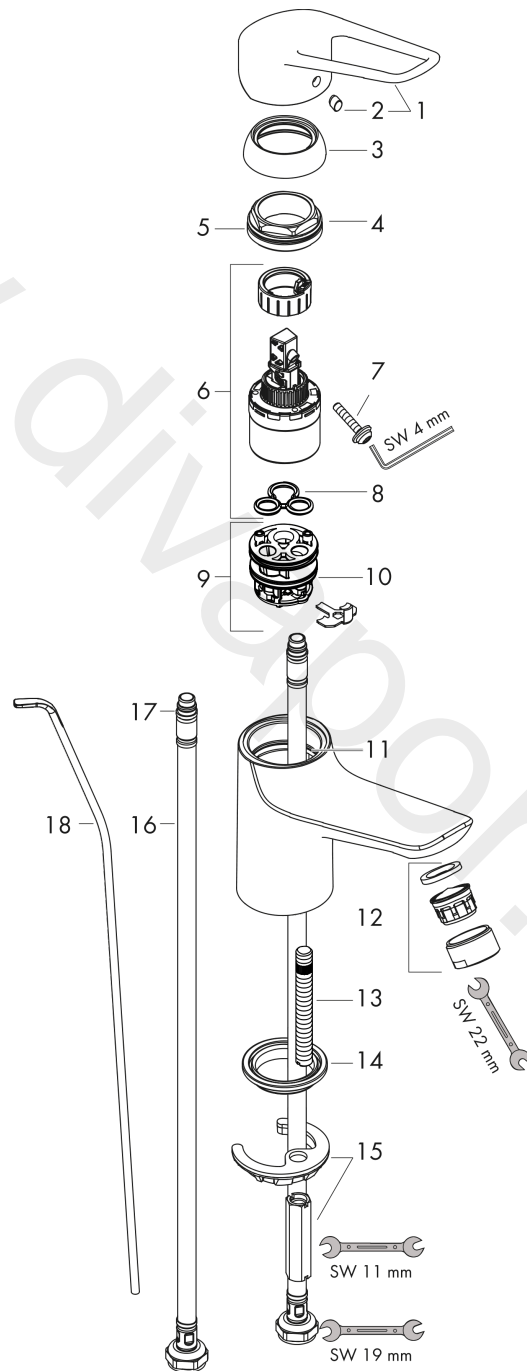

Novus Loop
Single lever basin mixer 100 CoolStart with pop-up waste set
 Surfaces: Article Number: **71085000**

Exploded Drawing

Year of production: **06/19 - 06/22**

Novus Loop**Single lever basin mixer 100 CoolStart with pop-up waste set**Surfaces: Article Number: **71085000****Spare part list**Year of production: **06/19 - 06/22**

Pos.	Description	Article Number	Price	PU
1	handle	93196000	-	1
2	screw cover	96338000	£ 3,30	1
3	flange	97406000	£ 20,50	1
4	nut	97209000	£ 16,10	1
5	O-Ring 32x2	98193000	£ 3,30	1
6	cartridge, assy	92730000	£ 35,00	1
7	locking screw for handle	95140000	£ 6,10	1
8	seal	95008000	£ 9,00	1
9	adapter for cartridge	98324000	£ 16,10	1
10	O-Ring 30x2	98186000	£ 3,30	1
11	O-ring 35x2	92604000	£ 6,10	1
12	aerator M24x1 (5 l/min)	92372000	£ 20,50	1
13	screw M8 x 68	97736000	£ 6,10	1
14	seal Ø 42	98722000	£ 6,10	1
15	fixing set	96016000	£ 35,00	1
16	connection hose 450 mm M8x0,75 G3/8	97206000	£ 35,00	1
17	O-ring 6,6x1,6	93019000	£ 3,30	1
18	pull rod	96657000	£ 13,30	1
a	pop up waste	94139000	£ 96,00	1