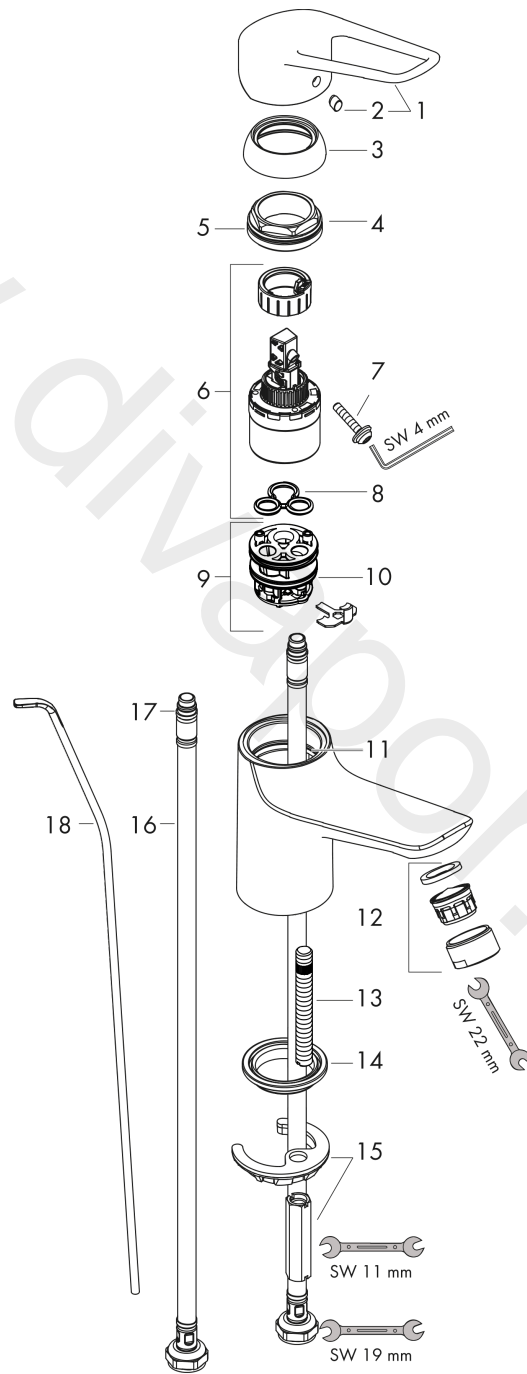

Novus Loop
Single lever basin mixer 100 CoolStart with pop-up waste set
 Surfaces: Article Number: **71085000**

Exploded Drawing

Year of production: **10/17 - 05/19**

Novus Loop

Single lever basin mixer 100 CoolStart with pop-up waste set

Surfaces: Article Number: **71085000**

Spare part list

Year of production: **10/17 - 05/19**

Pos.	Description	Article Number	Price	PU
1	handle	93196000	-	1
2	screw cover	96338000	£ 3,30	1
3	flange	97406000	£ 20,50	1
4	nut	97209000	£ 16,10	1
5	O-Ring 32x2	98193000	£ 3,30	1
6	cartridge, assy	92730000	£ 35,00	1
7	locking screw for handle	95140000	£ 6,10	1
8	seal	95008000	£ 9,00	1
9	adapter for cartridge	98324000	£ 16,10	1
10	O-Ring 30x2	98186000	£ 3,30	1
11	O-ring 35x2	92604000	£ 6,10	1
12	aerator M24x1 (5 l/min)	13185000	£ 22,30	1
13	screw M8 x 68	97736000	£ 6,10	1
14	seal Ø 42	98722000	£ 6,10	1
15	fixing set	96016000	£ 35,00	1
16	connection hose 450 mm M8x0,75 G3/8	97206000	£ 35,00	1
17	O-ring 6,6x1,6	93019000	£ 3,30	1
18	pull rod	96657000	£ 13,30	1
a	pop up waste	94139000	£ 96,00	1