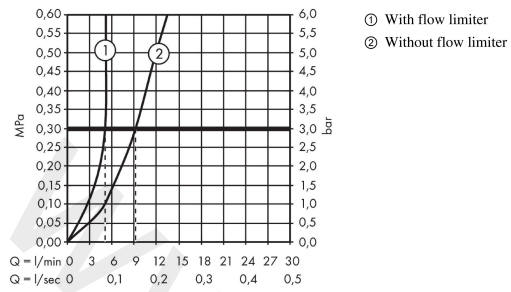

Novus Loop
Single lever basin mixer 70 CoolStart with pop-up waste set
Finish: **Chrome** Article Number: **71084000**

Flowchart