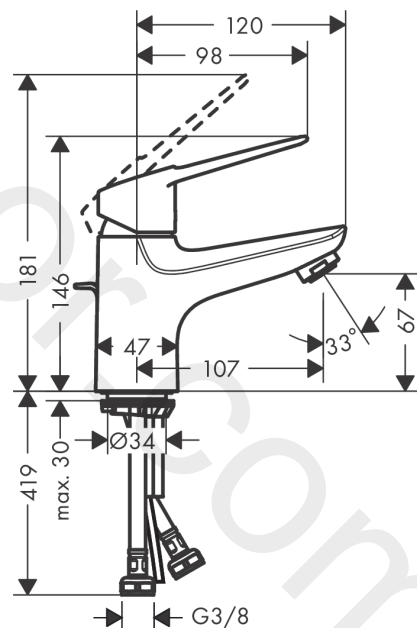

Scale drawing