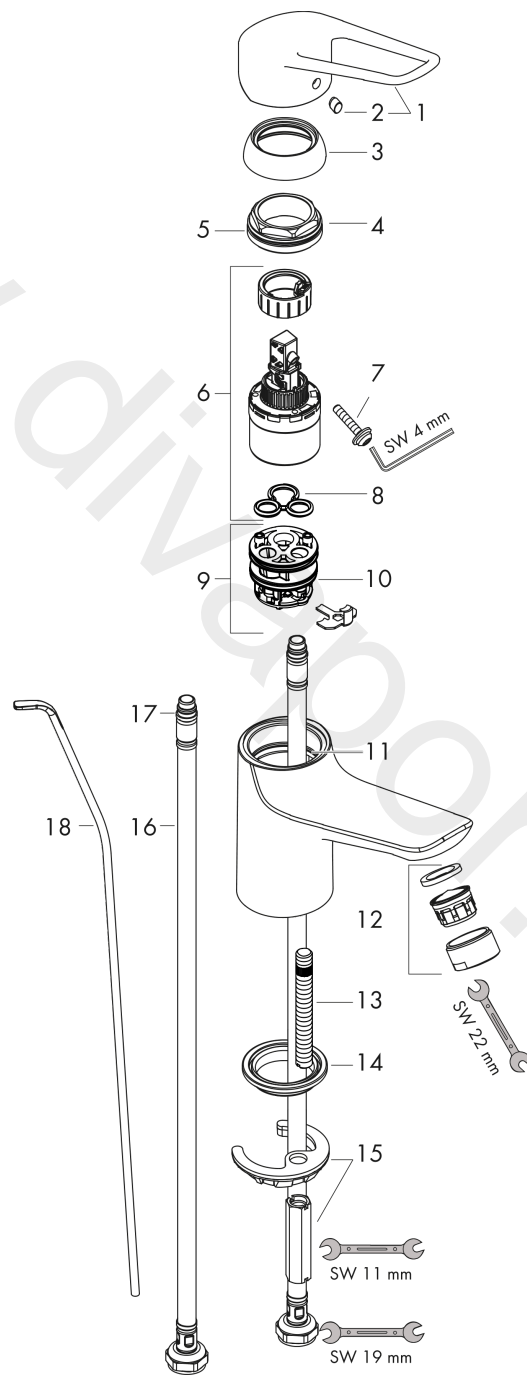

#### product features

- consists of: single lever basin mixer, waste set
- ComfortZone 70
- projection: 107 mm
- spout height: 67 mm
- handle variant: flat handle
- spray type: normal spray
- maximum flow rate at 3 bar: 5 l/min
- ceramic cartridge
- temperature limitation adjustable
- suitable for continuous flow water heaters
- pop-up waste set G 1¼
- material waste set: metal
- connection type: G ¾ connections
- connection dimension: DN15
- cold water in basic handle position
- WRAS 1903339

### Scale drawing

**Novus Loop**  
**Single lever basin mixer 70 CoolStart with pop-up waste set**  
 Finish: **Chrome** Article Number: **71084000**

**Flowchart**

**Novus Loop**  
**Single lever basin mixer 70 CoolStart with pop-up waste set**  
 Finish: **Chrome** Article Number: **71084000**

**Exploded Drawing**

Year of production: >10/17

**Novus Loop**  
**Single lever basin mixer 70 CoolStart with pop-up waste set**  
 Finish: **Chrome** Article Number: **71084000**

### Spare part list

Year of production: >10/17

Pos.	Description	Article Number	Price	PU
1	handle	93196000	-	1
2	screw cover	96338000	£ 3,30	1
3	flange	97406000	£ 20,50	1
4	nut	97209000	£ 16,10	1
5	O-Ring 32x2	98193000	£ 3,30	1
6	cartridge, assy	92730000	£ 35,00	1
7	locking screw for handle	95140000	£ 6,10	1
8	seal	95008000	£ 9,00	1
9	adapter for cartridge	98324000	£ 16,10	1
10	O-Ring 30x2	98186000	£ 3,30	1
11	O-ring 35x2	92604000	£ 6,10	1
12	aerator M24x1 (5 l/min)	13185000	£ 22,30	1
13	screw M8 x 68	97736000	£ 6,10	1
14	seal Ø 42	98722000	£ 6,10	1
15	fixing set	96016000	£ 35,00	1
16	connection hose 450 mm M8x0,75 G3/8	97206000	£ 35,00	1
17	O-ring 6,6x1,6	93019000	£ 3,30	1
18	pull rod	96657000	£ 13,30	1
a	pop up waste	94139000	£ 96,00	1