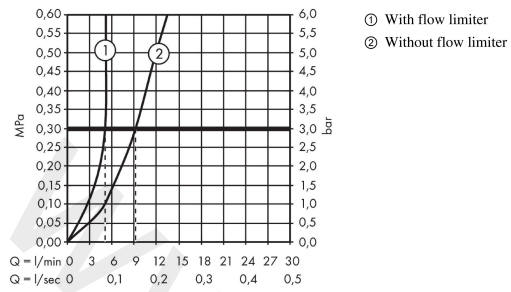

Novus Loop
Single lever basin mixer 70 with pop-up waste set
Finish: **Chrome** Article Number: **71080000**

Flowchart