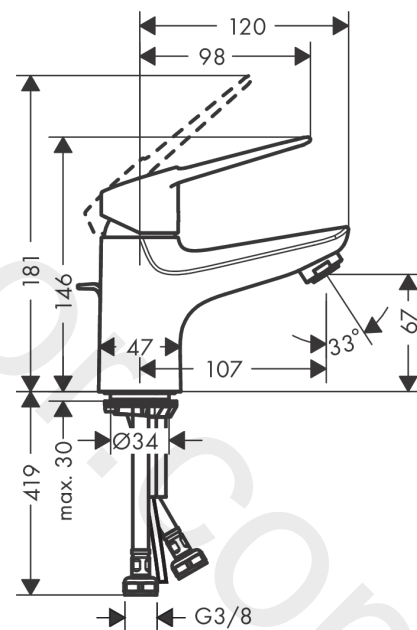

Novus Loop
Single lever basin mixer 70 with pop-up waste set
 Finish: **Chrome** Article Number: **71080000**

Description

product features

- consists of: single lever basin mixer, waste set
- ComfortZone 70
- projection: 107 mm
- handle variant: flat handle
- spray type: normal spray
- maximum flow rate at 3 bar: 5 l/min
- ceramic cartridge
- temperature limitation adjustable
- suitable for continuous flow water heaters
- pop-up waste set G 1¼
- material waste set: metal
- connection type: G ¾ connections
- connection dimension: DN15
- WRAS 1903339

Article Details

Price excl. VAT 121,67 £

Technology

Certificates / Sustainability

Product image

Scale drawing

Novus Loop
Single lever basin mixer 70 with pop-up waste set
 Finish: **Chrome** Article Number: **71080000**

Flowchart

Novus Loop
Single lever basin mixer 70 with pop-up waste set
 Finish: **Chrome** Article Number: **71080000**

Exploded Drawing

Year of production: >10/17

Novus Loop
Single lever basin mixer 70 with pop-up waste set
 Finish: **Chrome** Article Number: **71080000**

Spare part list

Year of production: >10/17

Pos.	Description	Article Number	Price	PU
1	handle	93194000	£ 51,00	1
2	screw cover	96338000	£ 3,30	1
3	flange	97406000	£ 20,50	1
4	nut	97209000	£ 16,10	1
5	O-Ring 32x2	98193000	£ 3,30	1
6	cartridge, assy	92730000	£ 35,00	1
7	locking screw for handle	95140000	£ 6,10	1
8	seal	95008000	£ 9,00	1
9	adapter for cartridge	98750000	£ 13,30	1
10	O-Ring 30x2	98186000	£ 3,30	1
11	O-ring 35x2	92604000	£ 6,10	1
12	aerator M24x1 (5 l/min)	13185000	£ 22,30	1
13	screw M8 x 68	97736000	£ 6,10	1
14	seal Ø 42	98722000	£ 6,10	1
15	fixing set	96016000	£ 35,00	1
16	connection hose 450 mm M8x0,75 G3/8	97206000	£ 35,00	1
17	O-ring 6,6x1,6	93019000	£ 3,30	1
18	pull rod	96657000	£ 13,30	1
a	pop up waste	94139000	£ 96,00	1