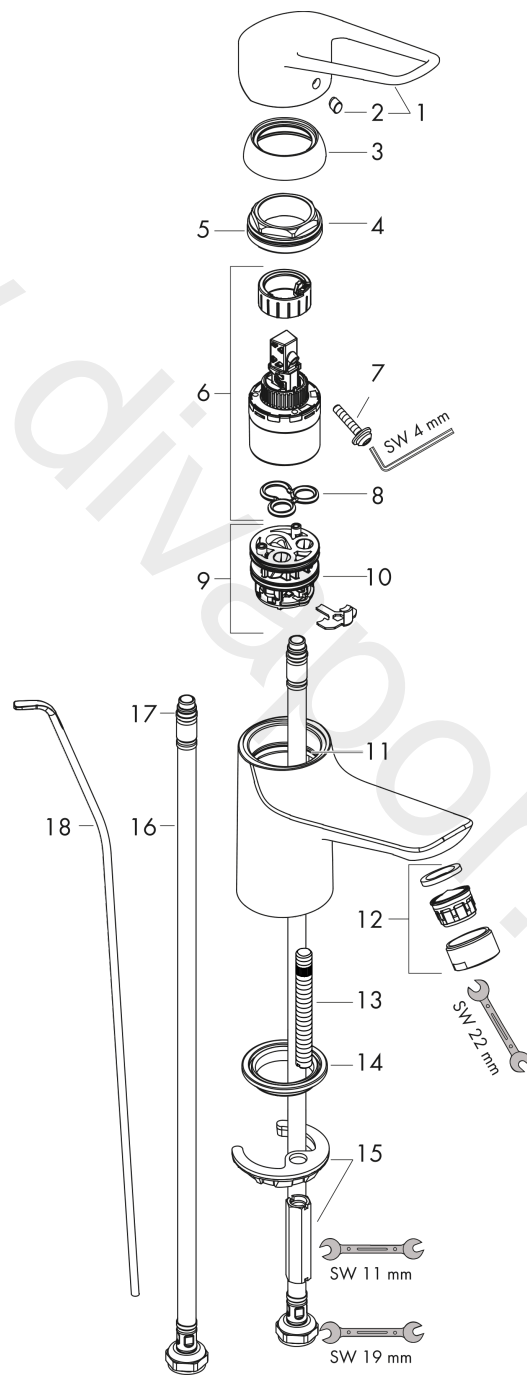

Novus Loop
Single lever basin mixer 70 with pop-up waste set
 Finish: **Chrome** Article Number: **71080000**

Description

product features

- consists of: single lever basin mixer, waste set
- ComfortZone 70
- projection: 107 mm
- handle variant: flat handle
- spray type: normal spray
- maximum flow rate at 3 bar: 5 l/min
- ceramic cartridge
- temperature limitation adjustable
- suitable for continuous flow water heaters
- pop-up waste set G 1¼
- material waste set: metal
- connection type: G ¾ connections
- connection dimension: DN15
- WRAS 1903339

Article Details

Price excl. VAT 121,67 £

Technology

Certificates / Sustainability

Product image

Scale drawing

Novus Loop
Single lever basin mixer 70 with pop-up waste set
 Finish: **Chrome** Article Number: **71080000**

Flowchart

Novus Loop
Single lever basin mixer 70 with pop-up waste set
 Finish: **Chrome** Article Number: **71080000**

Exploded Drawing

Year of production: >10/17

Novus Loop
Single lever basin mixer 70 with pop-up waste set
 Finish: **Chrome** Article Number: **71080000**

Spare part list

Year of production: >10/17

Pos.	Description	Article Number	Price	PU
1	handle	93194000	£ 51,00	1
2	screw cover	96338000	£ 3,30	1
3	flange	97406000	£ 20,50	1
4	nut	97209000	£ 16,10	1
5	O-Ring 32x2	98193000	£ 3,30	1
6	cartridge, assy	92730000	£ 35,00	1
7	locking screw for handle	95140000	£ 6,10	1
8	seal	95008000	£ 9,00	1
9	adapter for cartridge	98750000	£ 13,30	1
10	O-Ring 30x2	98186000	£ 3,30	1
11	O-ring 35x2	92604000	£ 6,10	1
12	aerator M24x1 (5 l/min)	13185000	£ 22,30	1
13	screw M8 x 68	97736000	£ 6,10	1
14	seal Ø 42	98722000	£ 6,10	1
15	fixing set	96016000	£ 35,00	1
16	connection hose 450 mm M8x0,75 G3/8	97206000	£ 35,00	1
17	O-ring 6,6x1,6	93019000	£ 3,30	1
18	pull rod	96657000	£ 13,30	1
a	pop up waste	94139000	£ 96,00	1