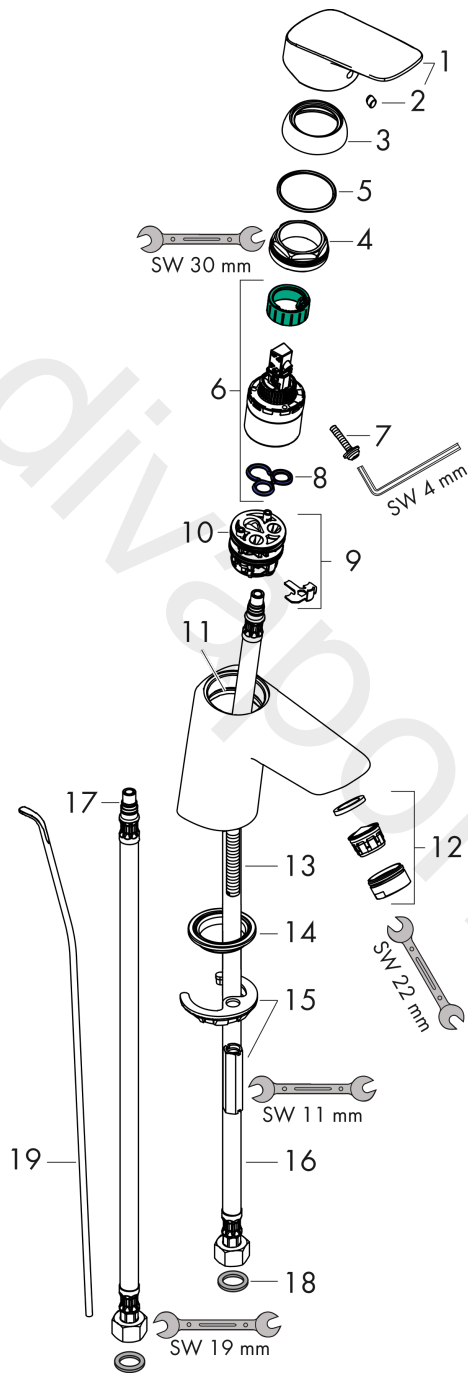

Logis
Single lever basin mixer 70 LowFlow with pop-up waste set
 Surfaces: Article Number: **71078000**

Exploded Drawing

Year of production: **01/15 - 04/17**

Logis

Single lever basin mixer 70 LowFlow with pop-up waste set

Surfaces: Article Number: **71078000**

Spare part list

Year of production: 01/15 - 04/17

Pos.	Description	Article Number	Price	PU
1	handle	92224000	£ 51,00	1
2	screw cover	96338000	£ 3,30	1
3	flange	97406000	£ 20,50	1
4	nut	97209000	£ 16,10	1
5	O-Ring 32x2	98193000	£ 3,30	1
6	cartridge, assy	95646000	£ 96,00	1
7	locking screw for handle	95140000	£ 6,10	1
8	seal	95008000	£ 9,00	1
9	adapter for cartridge	98750000	£ 13,30	1
10	O-Ring 30x2	98186000	£ 3,30	1
11	O-ring 35x2	92604000	£ 6,10	1
12	aerator M24x1 (3,5 l/min)	92508000	£ 20,50	1
13	screw M8 x 68	97736000	£ 6,10	1
14	seal Ø 42	98722000	£ 6,10	1
15	fixing set	96016000	£ 35,00	1
16	connection hose 450 mm M8x0,75 G3/8	97206000	£ 35,00	1
17	O-ring 7x1,5	98422000	£ 3,30	1
18	sealing set	95581000	£ 6,10	1
19	pull rod	96657000	£ 13,30	1
a	pop up waste	92168000	£ 43,00	1