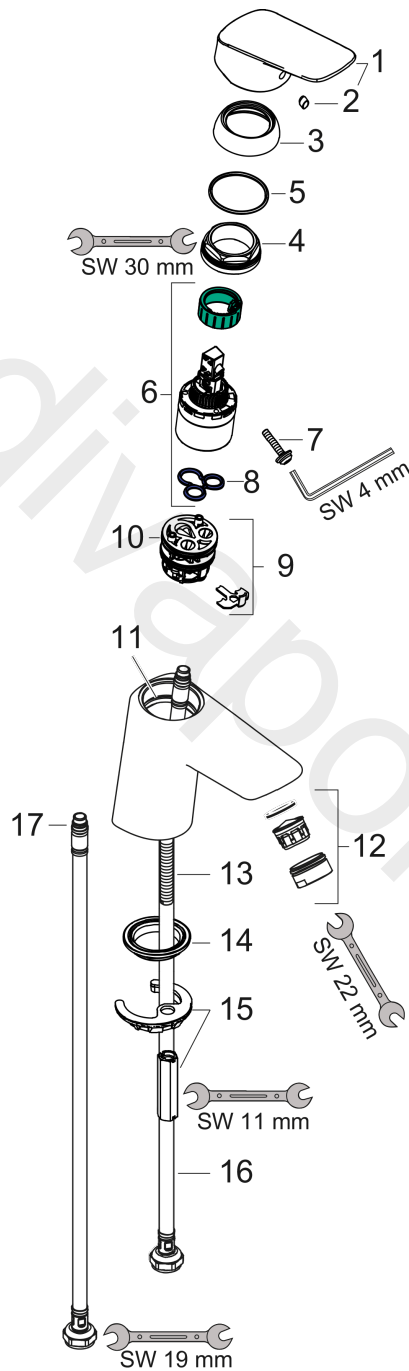

Logis

Single lever basin mixer 70 with push-open waste set

Finish: **Chrome** Article Number: **71077000**

Description

product features

- consists of: single lever basin mixer, waste set
- ComfortZone 70
- projection: 107 mm
- spout height: 67 mm
- handle variant: lever handle
- spray type: normal spray
- maximum flow rate at 3 bar: 5 l/min
- ceramic cartridge
- temperature limitation adjustable
- suitable for continuous flow water heaters
- push-open waste set G 1¼
- material waste set: synthetic
- connection type: G ¾ connections
- connection dimension: DN15
- EU taxonomy: max. 6 l/min - Substantial Contribution (SC) possible
- WRAS 2107044
- WRAS 2107044 - Approval letter

Single lever basin mixer 70 with push-open waste set

Finish: **Chrome** Article Number: **71077000**

Flowchart

www.divapor.com

Logis
Single lever basin mixer 70 with push-open waste set
 Finish: **Chrome** Article Number: **71077000**

Exploded Drawing

Year of production: >05/17

Logis**Single lever basin mixer 70 with push-open waste set**Finish: **Chrome** Article Number: **71077000****Spare part list**

Year of production: >05/17

Pos.	Description	Article Number	Price	PU
1	handle	92224000	£ 51,00	1
2	screw cover	96338000	£ 3,30	1
3	flange	97406000	£ 20,50	1
4	nut	97209000	£ 16,10	1
5	O-Ring 32x2	98193000	£ 3,30	1
6	cartridge, assy	92730000	£ 35,00	1
7	locking screw for handle	95140000	£ 6,10	1
8	seal	95008000	£ 9,00	1
9	adapter for cartridge	98750000	£ 13,30	1
10	O-Ring 30x2	98186000	£ 3,30	1
11	O-ring 35x2	92604000	£ 6,10	1
12	aerator M24x1 (5 l/min)	92372000	£ 20,50	1
13	screw M8 x 68	97736000	£ 6,10	1
14	seal Ø 42	98722000	£ 6,10	1
15	fixing set	96016000	£ 35,00	1
16	connection hose 450 mm M8x0,75 G3/8	97206000	£ 35,00	1
17	O-ring 6,6x1,6	93019000	£ 3,30	1
a	push-open waste set	50105000	£ 40,00	1