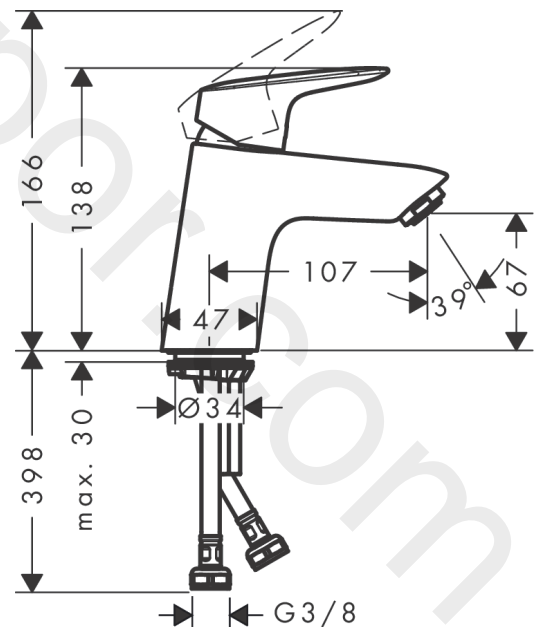

Logis

Single lever basin mixer 70 with push-open waste set

Finish: **Chrome** Article Number: **71077000**

Description

product features

- consists of: single lever basin mixer, waste set
- ComfortZone 70
- projection: 107 mm
- spout height: 67 mm
- handle variant: lever handle
- spray type: normal spray
- maximum flow rate at 3 bar: 5 l/min
- ceramic cartridge
- temperature limitation adjustable
- suitable for continuous flow water heaters
- push-open waste set G 1¼
- material waste set: synthetic
- connection type: G ¾ connections
- connection dimension: DN15
- EU taxonomy: max. 6 l/min - Substantial Contribution (SC) possible
- WRAS 2107044
- WRAS 2107044 - Approval letter

Article Details

Price excl. VAT

93,33 £

Technology

Certificates / Sustainability

Product image

Scale drawing

Logis

Single lever basin mixer 70 with push-open waste set

Finish: **Chrome** Article Number: **71077000**

Flowchart

www.divapor.com

Logis
Single lever basin mixer 70 with push-open waste set
 Finish: **Chrome** Article Number: **71077000**

Exploded Drawing

Year of production: >05/17

Logis**Single lever basin mixer 70 with push-open waste set**Finish: **Chrome** Article Number: **71077000****Spare part list**

Year of production: >05/17

Pos.	Description	Article Number	Price	PU
1	handle	92224000	£ 51,00	1
2	screw cover	96338000	£ 3,30	1
3	flange	97406000	£ 20,50	1
4	nut	97209000	£ 16,10	1
5	O-Ring 32x2	98193000	£ 3,30	1
6	cartridge, assy	92730000	£ 35,00	1
7	locking screw for handle	95140000	£ 6,10	1
8	seal	95008000	£ 9,00	1
9	adapter for cartridge	98750000	£ 13,30	1
10	O-Ring 30x2	98186000	£ 3,30	1
11	O-ring 35x2	92604000	£ 6,10	1
12	aerator M24x1 (5 l/min)	92372000	£ 20,50	1
13	screw M8 x 68	97736000	£ 6,10	1
14	seal Ø 42	98722000	£ 6,10	1
15	fixing set	96016000	£ 35,00	1
16	connection hose 450 mm M8x0,75 G3/8	97206000	£ 35,00	1
17	O-ring 6,6x1,6	93019000	£ 3,30	1
a	push-open waste set	50105000	£ 40,00	1