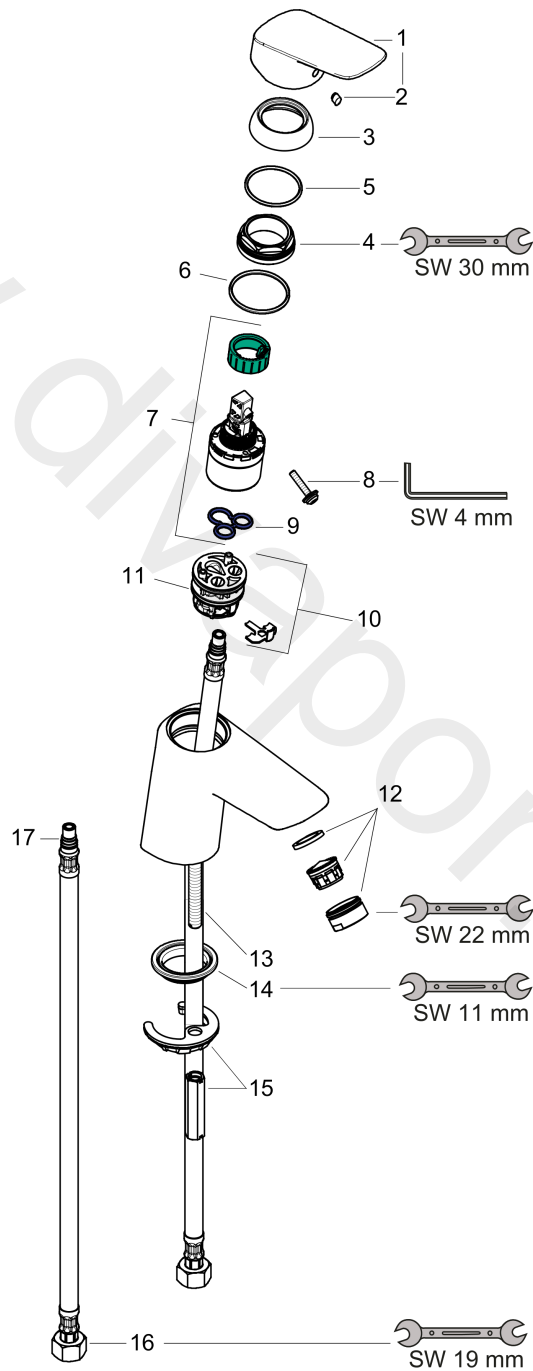

Logis
Single lever basin mixer 70 with push-open waste set
 Surfaces: Article Number: **71077000**

Exploded Drawing

Year of production: **04/14 - 12/14**

Logis

Single lever basin mixer 70 with push-open waste set

Surfaces: Article Number: **71077000**

Spare part list

Year of production: **04/14 - 12/14**

Pos.	Description	Article Number	Price	PU
1	handle	92224000	£ 51,00	1
2	screw cover	96338000	£ 3,30	1
3	flange	97406000	£ 20,50	1
4	nut	97209000	£ 16,10	1
5	O-Ring 32x2	98193000	£ 3,30	1
6	O-ring 35x2	92604000	£ 6,10	1
7	cartridge, assy	92730000	£ 35,00	1
8	locking screw for handle	95140000	£ 6,10	1
9	seal	95008000	£ 9,00	1
10	adapter for cartridge	98750000	£ 13,30	1
11	O-Ring 30x2	98186000	£ 3,30	1
12	aerator M24x1 (5 l/min)	13185000	£ 22,30	1
13	screw M8 x 68	97736000	£ 6,10	1
14	seal Ø 42	98722000	£ 6,10	1
15	fixing set	96016000	£ 35,00	1
16	connection hose 450 mm M8x0,75 G3/8	97206000	£ 35,00	1
17	O-ring 7x1,5	98422000	£ 3,30	1
a	push-open waste set	50105000	£ 40,00	1