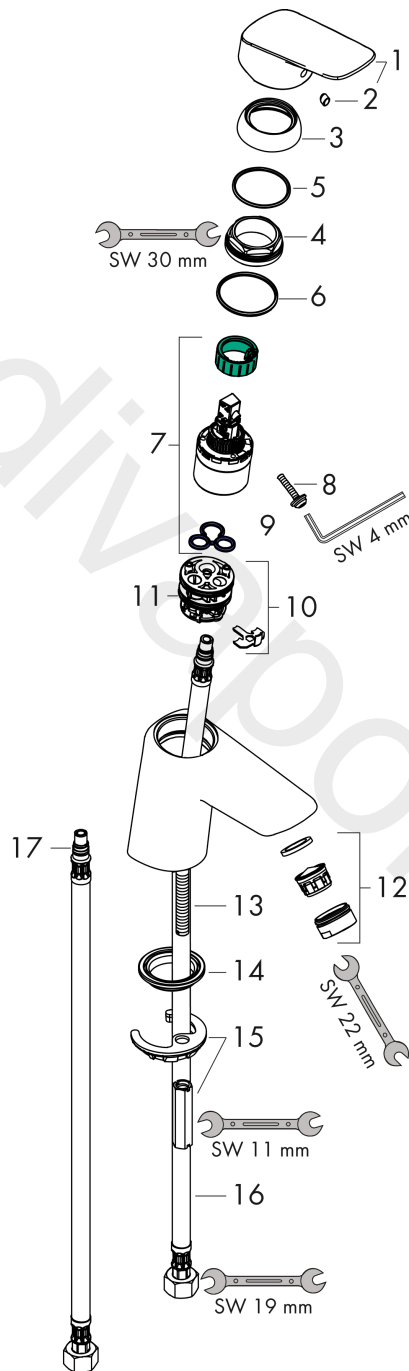

Logis
Single lever basin mixer 70 with push-open waste set
 Surfaces: Article Number: **71077000**

Exploded Drawing

Year of production: **01/15 - 04/17**

Logis

Single lever basin mixer 70 with push-open waste set

Surfaces: Article Number: **71077000**

Spare part list

Year of production: **01/15 - 04/17**

Pos.	Description	Article Number	Price	PU
1	handle	92224000	£ 51,00	1
2	screw cover	96338000	£ 3,30	1
3	flange	97406000	£ 20,50	1
4	nut	97209000	£ 16,10	1
5	O-Ring 32x2	98193000	£ 3,30	1
6	O-ring 33x2	98154000	£ 3,30	1
7	cartridge, assy	92730000	£ 35,00	1
8	locking screw for handle	95140000	£ 6,10	1
9	seal	95008000	£ 9,00	1
10	adapter for cartridge	98750000	£ 13,30	1
11	O-Ring 30x2	98186000	£ 3,30	1
12	aerator M24x1 (5 l/min)	92372000	£ 20,50	1
13	screw M8 x 68	97736000	£ 6,10	1
14	seal Ø 42	98722000	£ 6,10	1
15	fixing set	96016000	£ 35,00	1
16	connection hose 450 mm M8x0,75 G3/8	97206000	£ 35,00	1
17	O-ring 7x1,5	98422000	£ 3,30	1
a	push-open waste set	50105000	£ 40,00	1