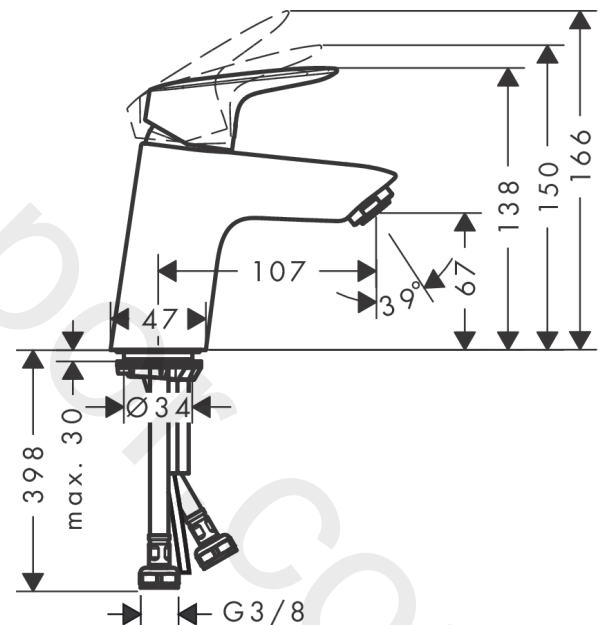

Logis

Single lever basin mixer 70 CoolStart with 2 flow rates without waste set

Finish: **Chrome** Article Number: **71076000**

Description

product features

- ComfortZone 70
- projection: 107 mm
- spout height: 67 mm
- handle variant: lever handle
- spray type: normal spray
- maximum flow rate at 3 bar: 9,5 l/min
- ceramic cartridge with Eco handle position for 2 flow rates
- temperature limitation adjustable
- suitable for continuous flow water heaters
- connection type: G 3/8 connections
- connection dimension: DN15
- cold water in basic handle position

Article Details

Price excl. VAT

87,50 £

Technology

Product image

Scale drawing

Flowchart

Logis

Single lever basin mixer 70 CoolStart with 2 flow rates without waste set

Finish: **Chrome** Article Number: **71076000**

Exploded Drawing

Year of production: >05/17

Logis

Single lever basin mixer 70 CoolStart with 2 flow rates without waste set

Finish: **Chrome** Article Number: **71076000**

Spare part list

Year of production: >05/17

Pos.	Description	Article Number	Price	PU
1	handle	92236000	£ 64,00	1
2	screw cover	96338000	£ 3,30	1
3	flange	97406000	£ 20,50	1
4	nut	97209000	£ 16,10	1
5	O-Ring 32x2	98193000	£ 3,30	1
6	O-ring 35x2	92604000	£ 6,10	1
7	cartridge, assy	92530000	£ 25,00	1
8	locking screw for handle	95140000	£ 6,10	1
9	seal	95008000	£ 9,00	1
10	adapter for cartridge	98324000	£ 16,10	1
11	O-Ring 30x2	98186000	£ 3,30	1
12	aerator M24x1 (15 l/min)	92510000	£ 13,30	1
13	screw M8 x 68	97736000	£ 6,10	1
14	seal Ø 42	98722000	£ 6,10	1
15	fixing set	96016000	£ 35,00	1
16	connection hose 450 mm M8x0,75 G3/8	97206000	£ 35,00	1
17	O-ring 6,6x1,6	93019000	£ 3,30	1