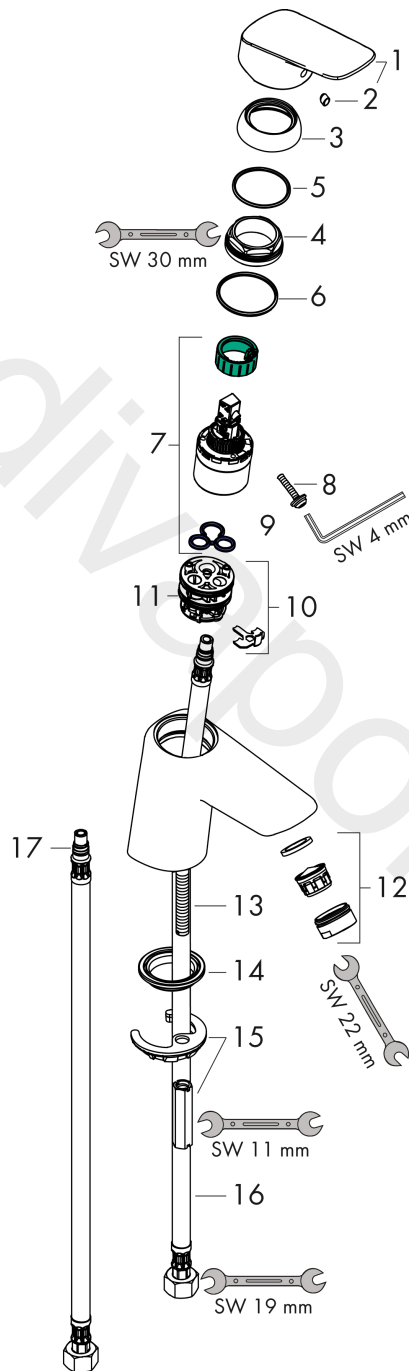

Logis

Single lever basin mixer 70 CoolStart with 2 flow rates without waste set

Finish: **Chrome** Article Number: **71076000**

Description

product features

- ComfortZone 70
- projection: 107 mm
- spout height: 67 mm
- handle variant: lever handle
- spray type: normal spray
- maximum flow rate at 3 bar: 9,5 l/min
- ceramic cartridge with Eco handle position for 2 flow rates
- temperature limitation adjustable
- suitable for continuous flow water heaters
- connection type: G 3/8 connections
- connection dimension: DN15
- cold water in basic handle position

Article Details

Price excl. VAT

87,50 £

Technology

Product image

Scale drawing

Flowchart

Logis

Single lever basin mixer 70 CoolStart with 2 flow rates without waste set

Finish: **Chrome** Article Number: **71076000**

Exploded Drawing

Year of production: >05/17

Logis

Single lever basin mixer 70 CoolStart with 2 flow rates without waste set

Finish: **Chrome** Article Number: **71076000**

Spare part list

Year of production: >05/17

Pos.	Description	Article Number	Price	PU
1	handle	92236000	£ 64,00	1
2	screw cover	96338000	£ 3,30	1
3	flange	97406000	£ 20,50	1
4	nut	97209000	£ 16,10	1
5	O-Ring 32x2	98193000	£ 3,30	1
6	O-ring 35x2	92604000	£ 6,10	1
7	cartridge, assy	92530000	£ 25,00	1
8	locking screw for handle	95140000	£ 6,10	1
9	seal	95008000	£ 9,00	1
10	adapter for cartridge	98324000	£ 16,10	1
11	O-Ring 30x2	98186000	£ 3,30	1
12	aerator M24x1 (15 l/min)	92510000	£ 13,30	1
13	screw M8 x 68	97736000	£ 6,10	1
14	seal Ø 42	98722000	£ 6,10	1
15	fixing set	96016000	£ 35,00	1
16	connection hose 450 mm M8x0,75 G3/8	97206000	£ 35,00	1
17	O-ring 6,6x1,6	93019000	£ 3,30	1