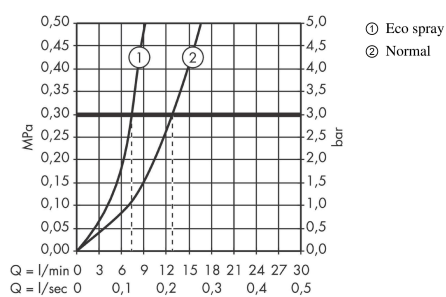

Logis

Single lever basin mixer 70 CoolStart with 2 flow rates without waste set

Finish: **Chrome** Article Number: **71076000**

Description

product features

- ComfortZone 70
- projection: 107 mm
- spout height: 67 mm
- handle variant: lever handle
- spray type: normal spray
- maximum flow rate at 3 bar: 9,5 l/min
- ceramic cartridge with Eco handle position for 2 flow rates
- temperature limitation adjustable
- suitable for continuous flow water heaters
- connection type: G 3/8 connections
- connection dimension: DN15
- cold water in basic handle position

Article Details

Price excl. VAT

87,50 £

Technology

Product image

Scale drawing

Flowchart

Logis

Single lever basin mixer 70 CoolStart with 2 flow rates without waste set

Finish: **Chrome** Article Number: **71076000**

Exploded Drawing

Year of production: >05/17

Logis

Single lever basin mixer 70 CoolStart with 2 flow rates without waste set