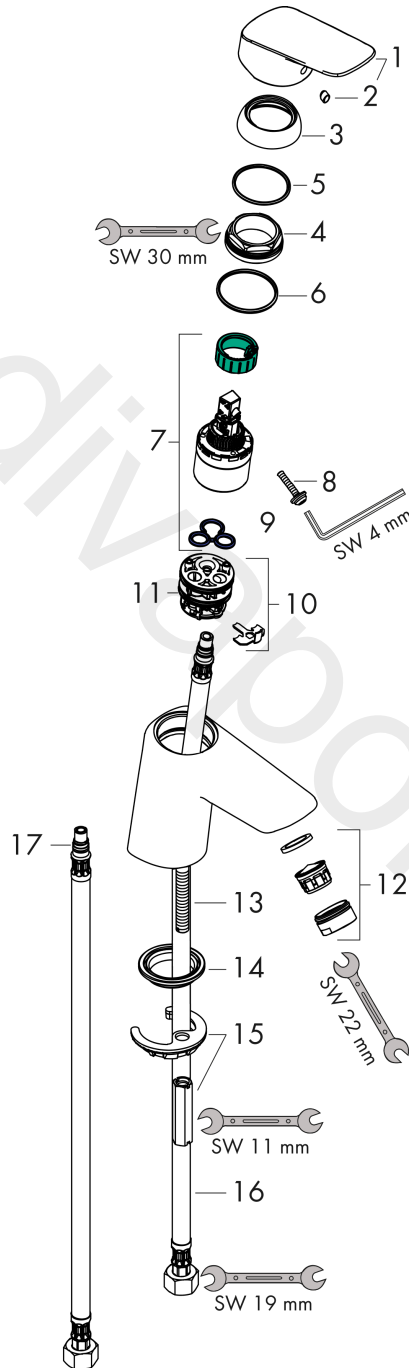

Logis

Single lever basin mixer 70 CoolStart with 2 flow rates without waste set

Surfaces: Article Number: 71076000

Exploded Drawing

Year of production: 04/14 - 12/14

Logis

Single lever basin mixer 70 CoolStart with 2 flow rates without waste set

Surfaces: Article Number: **71076000**

Spare part list

Year of production: **04/14 - 12/14**

Pos.	Description	Article Number	Price	PU
1	handle	92236000	£ 64,00	1
2	screw cover	96338000	£ 3,30	1
3	flange	97406000	£ 20,50	1
4	nut	97209000	£ 16,10	1
5	O-Ring 32x2	98193000	£ 3,30	1
6	O-ring 35x2	92604000	£ 6,10	1
7	cartridge, assy	92530000	£ 25,00	1
8	locking screw for handle	95140000	£ 6,10	1
9	seal	95008000	£ 9,00	1
10	adapter for cartridge	98324000	£ 16,10	1
11	O-Ring 30x2	98186000	£ 3,30	1
12	aerator M24x1 (15 l/min)	13913000	£ 14,00	1
13	screw M8 x 68	97736000	£ 6,10	1
14	seal Ø 42	98722000	£ 6,10	1
15	fixing set	96016000	£ 35,00	1
16	O-ring 7x1,5	98422000	£ 3,30	1
17	connection hose 450 mm M8x0,75 G3/8	97206000	£ 35,00	1