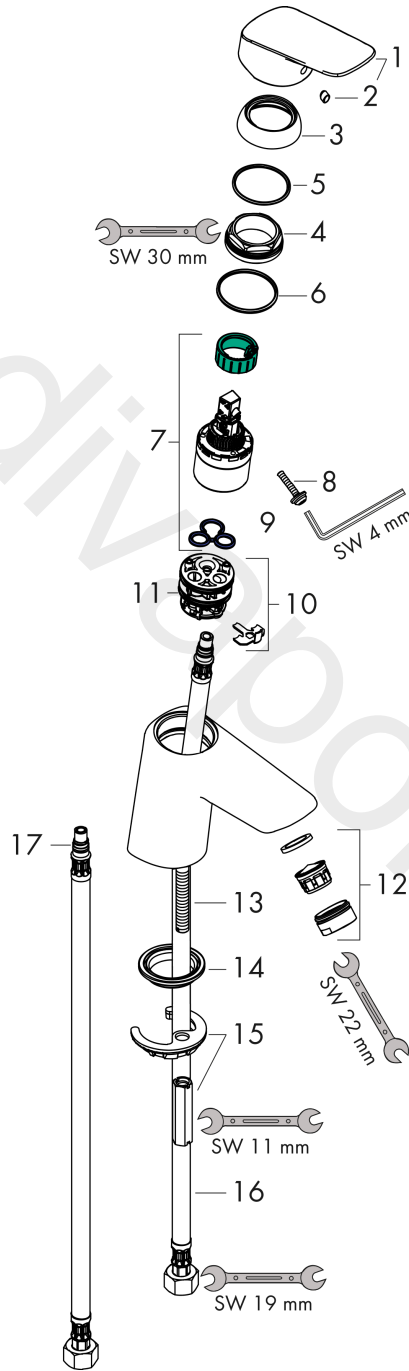

Logis

Single lever basin mixer 70 CoolStart with 2 flow rates without waste set

Surfaces: Article Number: 71076000

Exploded Drawing

Year of production: 01/15 - 04/17

Logis

Single lever basin mixer 70 CoolStart with 2 flow rates without waste set

Surfaces: Article Number: **71076000**

Spare part list

Year of production: **01/15 - 04/17**

Pos.	Description	Article Number	Price	PU
1	handle	92236000	£ 64,00	1
2	screw cover	96338000	£ 3,30	1
3	flange	97406000	£ 20,50	1
4	nut	97209000	£ 16,10	1
5	O-Ring 32x2	98193000	£ 3,30	1
6	O-ring 35x2	92604000	£ 6,10	1
7	cartridge, assy	92530000	£ 25,00	1
8	locking screw for handle	95140000	£ 6,10	1
9	seal	95008000	£ 9,00	1
10	adapter for cartridge	98324000	£ 16,10	1
11	O-Ring 30x2	98186000	£ 3,30	1
12	aerator M24x1 (15 l/min)	92510000	£ 13,30	1
13	screw M8 x 68	97736000	£ 6,10	1
14	seal Ø 42	98722000	£ 6,10	1
15	fixing set	96016000	£ 35,00	1
16	connection hose 450 mm M8x0,75 G3/8	97206000	£ 35,00	1
17	O-ring 6,6x1,6	93019000	£ 3,30	1