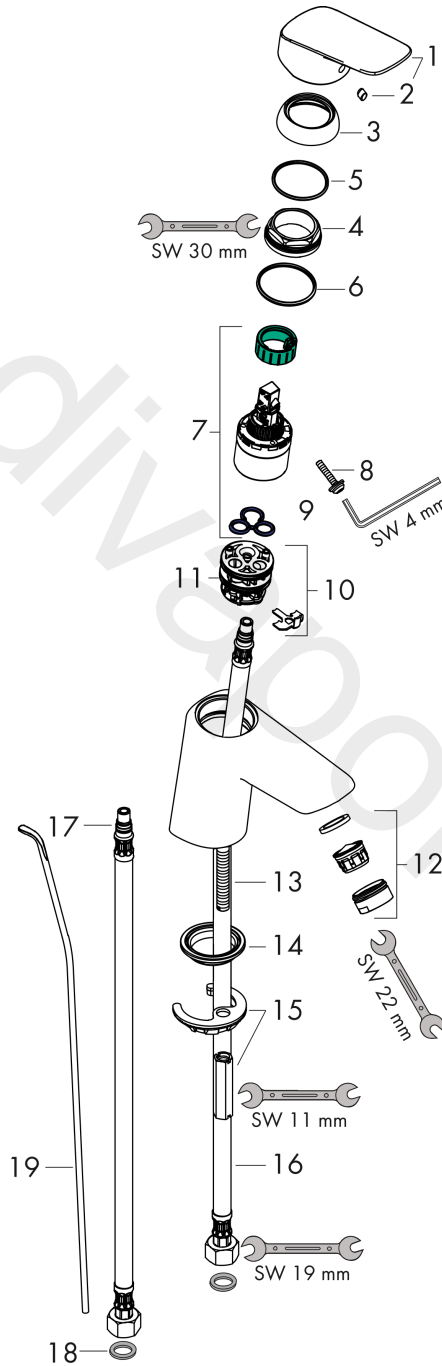

Logis

Single lever basin mixer 70 CoolStart with 2 flow rates with pop-up waste set

Surfaces: Article Number: 71075000

Exploded Drawing

Year of production: 01/15 - 04/17

## Logis

**Single lever basin mixer 70 CoolStart with 2 flow rates with pop-up waste set**

Surfaces: Article Number: **71075000**

### Spare part list

Year of production: **01/15 - 04/17**

Pos.	Description	Article Number	Price	PU
1	handle	92236000	£ 64,00	1
2	screw cover	96338000	£ 3,30	1
3	flange	97406000	£ 20,50	1
4	nut	97209000	£ 16,10	1
5	O-Ring 32x2	98193000	£ 3,30	1
6	O-ring 35x2	92604000	£ 6,10	1
7	cartridge, assy	92530000	£ 25,00	1
8	locking screw for handle	95140000	£ 6,10	1
9	seal	95008000	£ 9,00	1
10	adapter for cartridge	98324000	£ 16,10	1
11	O-Ring 30x2	98186000	£ 3,30	1
12	aerator M24x1 (15 l/min)	92510000	£ 13,30	1
13	screw M8 x 68	97736000	£ 6,10	1
14	seal Ø 42	98722000	£ 6,10	1
15	fixing set	96016000	£ 35,00	1
16	connection hose 450 mm M8x0,75 G3/8	97206000	£ 35,00	1
17	O-ring 7x1,5	98422000	£ 3,30	1
18	pull rod	96657000	£ 13,30	1
a	pop up waste	92168000	£ 43,00	1