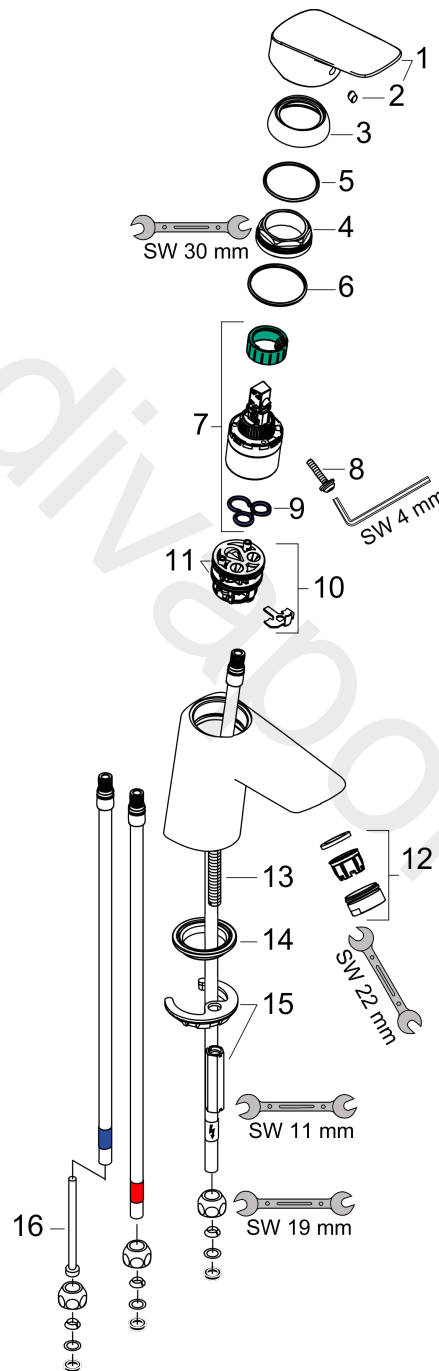

Logis

Single lever basin mixer 70 for LowPressure/vented hot water cylinders with push-open waste set

Finish: **Chrome** Article Number: **71074000**

Flowchart

Logis

Single lever basin mixer 70 for LowPressure/vented hot water cylinders with push-open waste set

Finish: **Chrome** Article Number: **71074000**

Exploded Drawing

Year of production: >04/14

Logis

Single lever basin mixer 70 for LowPressure/vented hot water cylinders with push-open waste set

Finish: **Chrome** Article Number: **71074000**

Spare part list

Year of production: >04/14

Pos.	Description	Article Number	Price	PU
1	handle	92224000	£ 51,00	1
2	screw cover	96338000	£ 3,30	1
3	flange	97406000	£ 20,50	1
4	nut	97209000	£ 16,10	1
5	O-Ring 32x2	98193000	£ 3,30	1
6	O-ring 35x2	92604000	£ 6,10	1
7	cartridge, assy	92730000	£ 35,00	1
8	locking screw for handle	95140000	£ 6,10	1
9	seal	95008000	£ 9,00	1
10	adapter for cartridge	95911000	£ 20,50	1
11	O-Ring 30x2	98186000	£ 3,30	1
12	spray former	94033000	£ 9,00	1
13	screw M8 x 68	97736000	£ 6,10	1
14	seal Ø 42	98722000	£ 6,10	1
15	fixing set	96016000	£ 35,00	1
16	flow limiter	97554000	£ 16,10	1
a	push-open waste set	50105000	£ 40,00	1