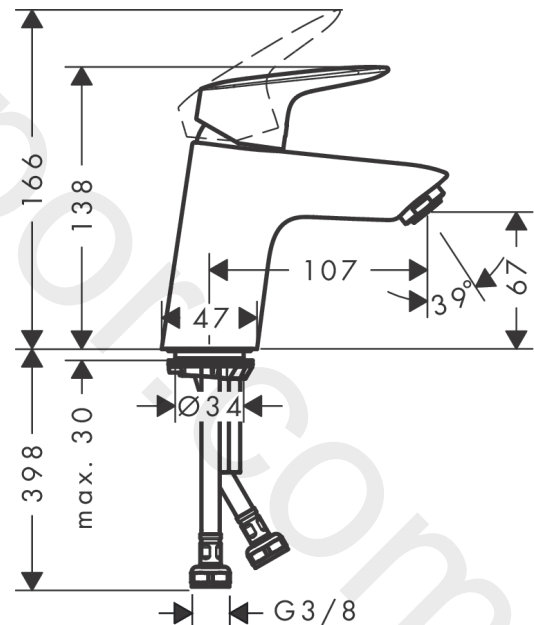

Logis

Single lever basin mixer 70 CoolStart without waste set

Finish: **Chrome** Article Number: **71073000**

Description

product features

- ComfortZone 70
- projection: 107 mm
- spout height: 67 mm
- handle variant: lever handle
- spray type: normal spray
- maximum flow rate at 3 bar: 5 l/min
- ceramic cartridge
- temperature limitation adjustable
- suitable for continuous flow water heaters
- connection type: G 3/8 connections
- connection dimension: DN15
- cold water in basic handle position
- EU taxonomy: max. 6 l/min - Substantial Contribution (SC) possible
- WRAS 2107044
- WRAS 2107044 - Approval letter

Article Details

Price excl. VAT

87,50 £

Technology

Certificates / Sustainability

Product image

Scale drawing

Logis

Single lever basin mixer 70 CoolStart without waste set

Finish: **Chrome** Article Number: **71073000**

Flowchart

www.divapor.com

Logis
Single lever basin mixer 70 CoolStart without waste set
 Finish: **Chrome** Article Number: **71073000**

Exploded Drawing

Year of production: >05/17

Logis

Single lever basin mixer 70 CoolStart without waste set

Finish: **Chrome** Article Number: **71073000**

Spare part list

Year of production: >05/17

Pos.	Description	Article Number	Price	PU
1	handle	92236000	£ 64,00	1
2	screw cover	96338000	£ 3,30	1
3	flange	97406000	£ 20,50	1
4	nut	97209000	£ 16,10	1
5	O-Ring 32x2	98193000	£ 3,30	1
6	cartridge, assy	92730000	£ 35,00	1
7	locking screw for handle	95140000	£ 6,10	1
8	seal	95008000	£ 9,00	1
9	adapter for cartridge	98324000	£ 16,10	1
10	O-Ring 30x2	98186000	£ 3,30	1
11	O-ring 35x2	92604000	£ 6,10	1
12	aerator M24x1 (5 l/min)	92372000	£ 20,50	1
13	screw M8 x 68	97736000	£ 6,10	1
14	seal Ø 42	98722000	£ 6,10	1
15	fixing set	96016000	£ 35,00	1
16	connection hose 450 mm M8x0,75 G3/8	97206000	£ 35,00	1
17	O-ring 6,6x1,6	93019000	£ 3,30	1
a	push-open waste set	50105000	£ 40,00	1