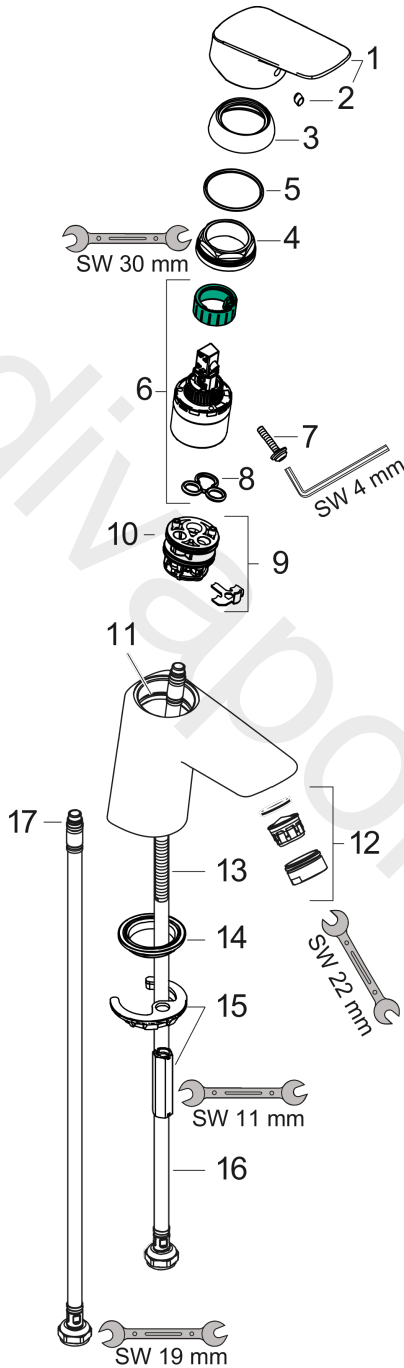

Logis

Single lever basin mixer 70 CoolStart without waste set

Finish: **Chrome** Article Number: **71073000**

Description

product features

- ComfortZone 70
- projection: 107 mm
- spout height: 67 mm
- handle variant: lever handle
- spray type: normal spray
- maximum flow rate at 3 bar: 5 l/min
- ceramic cartridge
- temperature limitation adjustable
- suitable for continuous flow water heaters
- connection type: G 3/8 connections
- connection dimension: DN15
- cold water in basic handle position
- EU taxonomy: max. 6 l/min - Substantial Contribution (SC) possible
- WRAS 2107044
- WRAS 2107044 - Approval letter

Single lever basin mixer 70 CoolStart without waste set

Finish: **Chrome** Article Number: **71073000**

Flowchart

www.divapor.com

Logis
Single lever basin mixer 70 CoolStart without waste set
 Finish: **Chrome** Article Number: **71073000**

Exploded Drawing

Year of production: >05/17

Logis

Single lever basin mixer 70 CoolStart without waste set

Finish: **Chrome** Article Number: **71073000**

Spare part list

Year of production: >05/17

Pos.	Description	Article Number	Price	PU
1	handle	92236000	£ 64,00	1
2	screw cover	96338000	£ 3,30	1
3	flange	97406000	£ 20,50	1
4	nut	97209000	£ 16,10	1
5	O-Ring 32x2	98193000	£ 3,30	1
6	cartridge, assy	92730000	£ 35,00	1
7	locking screw for handle	95140000	£ 6,10	1
8	seal	95008000	£ 9,00	1
9	adapter for cartridge	98324000	£ 16,10	1
10	O-Ring 30x2	98186000	£ 3,30	1
11	O-ring 35x2	92604000	£ 6,10	1
12	aerator M24x1 (5 l/min)	92372000	£ 20,50	1
13	screw M8 x 68	97736000	£ 6,10	1
14	seal Ø 42	98722000	£ 6,10	1
15	fixing set	96016000	£ 35,00	1
16	connection hose 450 mm M8x0,75 G3/8	97206000	£ 35,00	1
17	O-ring 6,6x1,6	93019000	£ 3,30	1
a	push-open waste set	50105000	£ 40,00	1