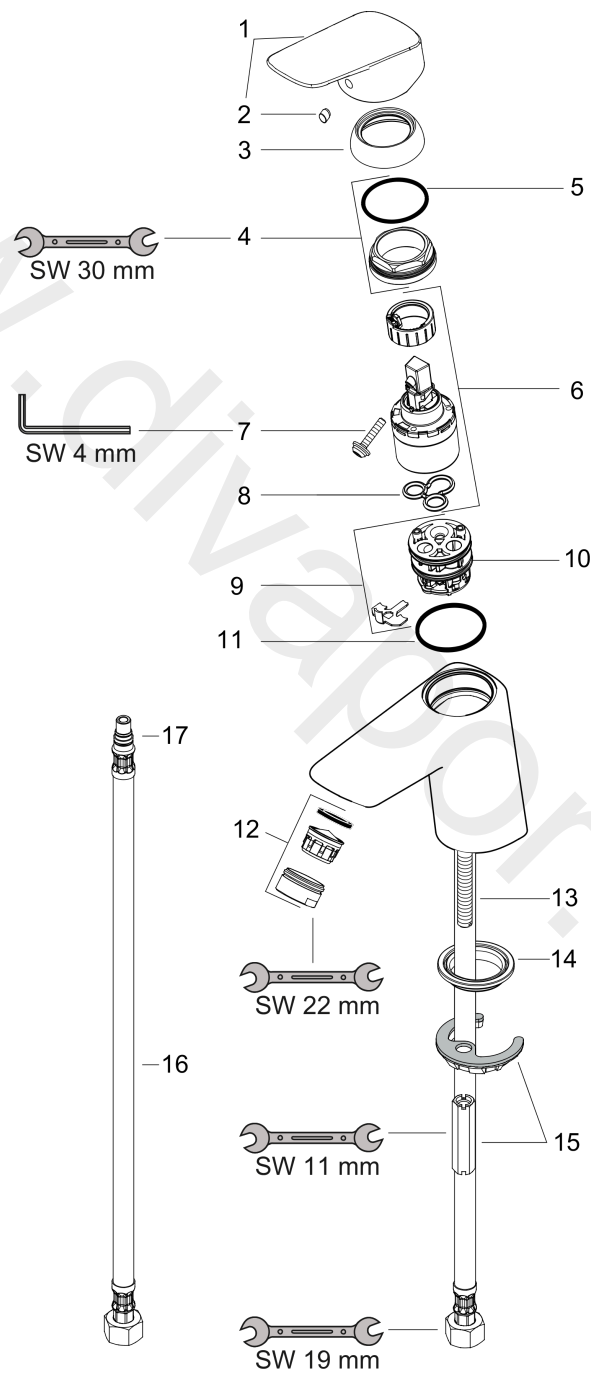

Logis
Single lever basin mixer 70 CoolStart without waste set
 Surfaces: Article Number: **71073000**

Exploded Drawing

Year of production: **04/14 - 12/14**

Logis

Single lever basin mixer 70 CoolStart without waste set

Surfaces: Article Number: **71073000**

Spare part list

Year of production: **04/14 - 12/14**

Pos.	Description	Article Number	Price	PU
1	handle	92236000	£ 64,00	1
2	screw cover	96338000	£ 3,30	1
3	flange	97406000	£ 20,50	1
4	nut	97209000	£ 16,10	1
5	O-Ring 32x2	98193000	£ 3,30	1
6	cartridge, assy	92730000	£ 35,00	1
7	locking screw for handle	95140000	£ 6,10	1
8	seal	95008000	£ 9,00	1
9	adapter for cartridge	98324000	£ 16,10	1
10	O-Ring 30x2	98186000	£ 3,30	1
11	O-ring 35x2	92604000	£ 6,10	1
12	aerator M24x1 (5 l/min)	13185000	£ 22,30	1
13	screw M8 x 68	97736000	£ 6,10	1
14	seal Ø 42	98722000	£ 6,10	1
15	fixing set	96016000	£ 35,00	1
16	connection hose 450 mm M8x0,75 G3/8	97206000	£ 35,00	1
17	O-ring 7x1,5	98422000	£ 3,30	1