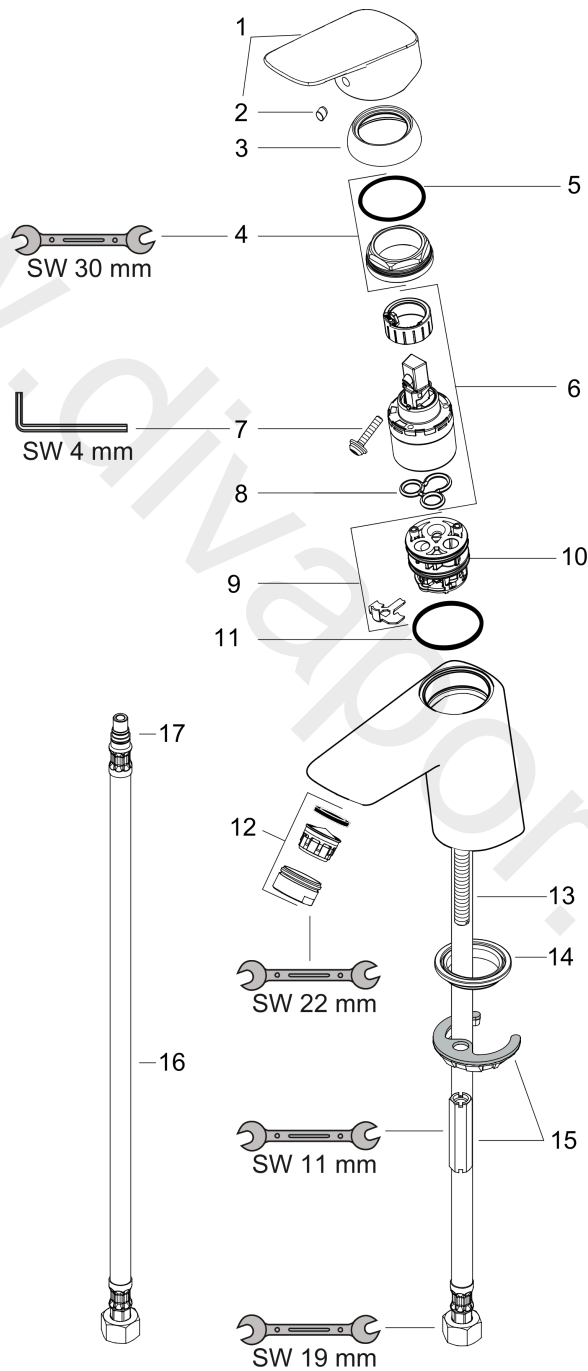

**Logis**  
**Single lever basin mixer 70 CoolStart without waste set**  
 Surfaces: Article Number: **71073000**

**Exploded Drawing**

Year of production: **01/15 - 04/17**

## Single lever basin mixer 70 CoolStart without waste set

Surfaces: Article Number: 71073000

## Spare part list

Year of production: 01/15 - 04/17

Pos.	Description	Article Number	Price	PU
1	handle	92236000	£ 64,00	1
2	screw cover	96338000	£ 3,30	1
3	flange	97406000	£ 20,50	1
4	nut	97209000	£ 16,10	1
5	O-Ring 32x2	98193000	£ 3,30	1
6	cartridge, assy	92730000	£ 35,00	1
7	locking screw for handle	95140000	£ 6,10	1
8	seal	95008000	£ 9,00	1
9	adapter for cartridge	98324000	£ 16,10	1
10	O-Ring 30x2	98186000	£ 3,30	1
11	O-ring 35x2	92604000	£ 6,10	1
12	aerator M24x1 (5 l/min)	92372000	£ 20,50	1
13	screw M8 x 68	97736000	£ 6,10	1
14	seal Ø 42	98722000	£ 6,10	1
15	fixing set	96016000	£ 35,00	1
16	connection hose 450 mm M8x0,75 G3/8	97206000	£ 35,00	1
17	O-ring 7x1,5	98422000	£ 3,30	1
a	push-open waste set	50105000	£ 40,00	1