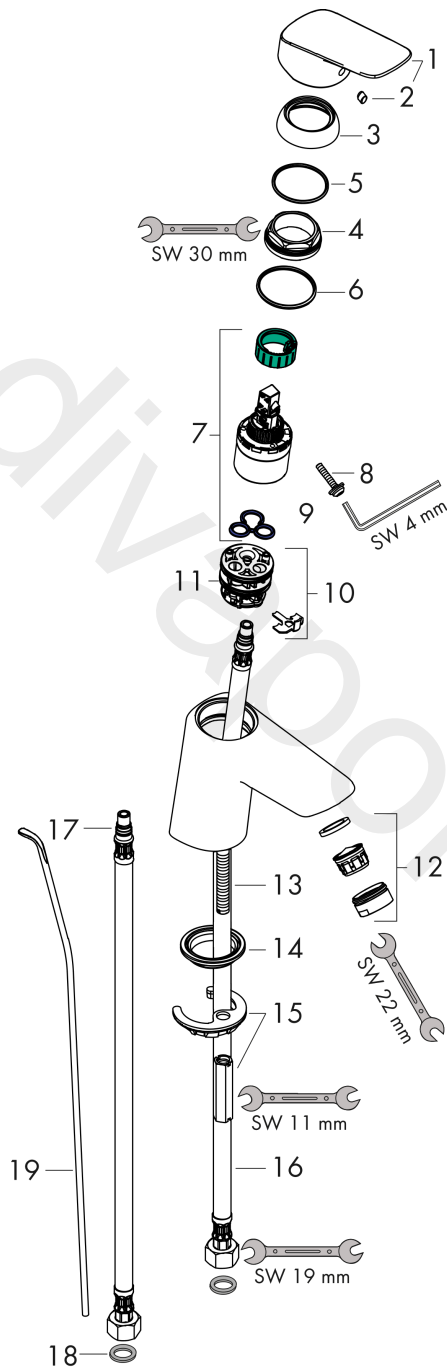

Logis
Single lever basin mixer 70 CoolStart with pop-up waste set
 Surfaces: Article Number: **71072000**

Exploded Drawing

Year of production: **04/14 - 12/14**

Logis

Single lever basin mixer 70 CoolStart with pop-up waste set

Surfaces: Article Number: **71072000**

Spare part list

Year of production: 04/14 - 12/14

Pos.	Description	Article Number	Price	PU
1	handle	92236000	£ 64,00	1
2	screw cover	96338000	£ 3,30	1
3	flange	97406000	£ 20,50	1
4	nut	97209000	£ 16,10	1
5	O-Ring 32x2	98193000	£ 3,30	1
6	O-ring 35x2	92604000	£ 6,10	1
7	cartridge, assy	92730000	£ 35,00	1
8	locking screw for handle	95140000	£ 6,10	1
9	seal	95008000	£ 9,00	1
10	adapter for cartridge	98324000	£ 16,10	1
11	O-Ring 30x2	98186000	£ 3,30	1
12	aerator M24x1 (5 l/min)	13185000	£ 22,30	1
13	screw M8 x 68	97736000	£ 6,10	1
14	seal Ø 42	98722000	£ 6,10	1
15	fixing set	96016000	£ 35,00	1
16	connection hose 450 mm M8x0,75 G3/8	97206000	£ 35,00	1
17	O-ring 7x1,5	98422000	£ 3,30	1
18	pull rod	96657000	£ 13,30	1
a	pop up waste	92168000	£ 43,00	1