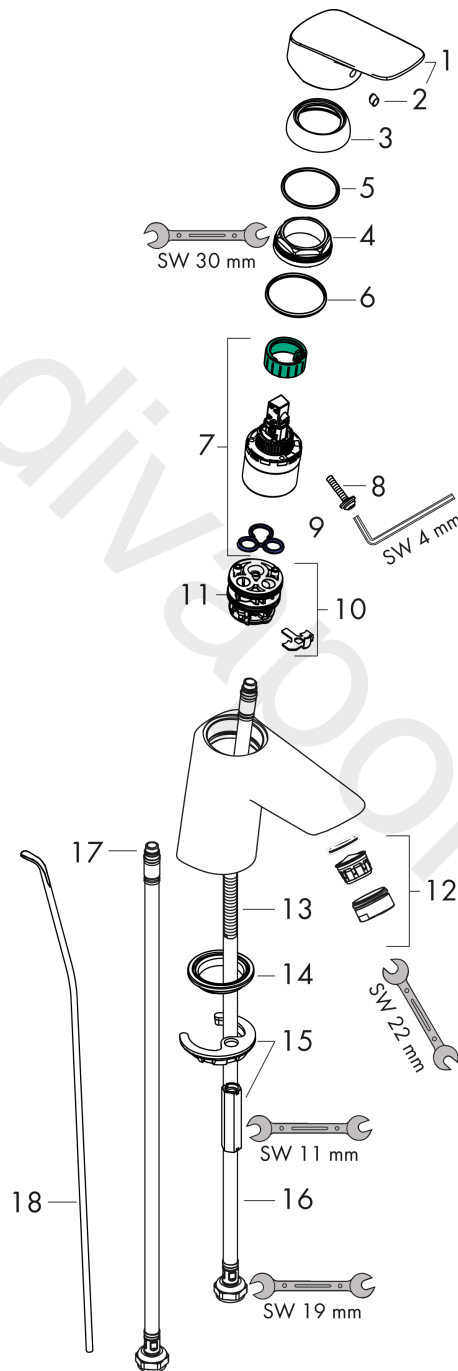

#### Product image

#### Scale drawing

**Logis**

**Single lever basin mixer 70 CoolStart with pop-up waste set**

Finish: **Chrome** Article Number: **71072000**

**Flowchart**

**Logis**  
**Single lever basin mixer 70 CoolStart with pop-up waste set**  
 Finish: **Chrome** Article Number: **71072000**

**Exploded Drawing**

Year of production: >03/17

### Spare part list

Year of production: >03/17

Pos.	Description	Article Number	Price	PU
1	handle	92236000	£ 64,00	1
2	screw cover	96338000	£ 3,30	1
3	flange	97406000	£ 20,50	1
4	nut	97209000	£ 16,10	1
5	O-Ring 32x2	98193000	£ 3,30	1
6	O-ring 35x2	92604000	£ 6,10	1
7	cartridge, assy	92730000	£ 35,00	1
8	locking screw for handle	95140000	£ 6,10	1
9	seal	95008000	£ 9,00	1
10	adapter for cartridge	98324000	£ 16,10	1
11	O-Ring 30x2	98186000	£ 3,30	1
12	aerator M24x1 (5 l/min)	92372000	£ 20,50	1
13	screw M8 x 68	97736000	£ 6,10	1
14	seal Ø 42	98722000	£ 6,10	1
15	fixing set	96016000	£ 35,00	1
16	connection hose 450 mm M8x0,75 G3/8	97206000	£ 35,00	1
17	O-ring 6,6x1,6	93019000	£ 3,30	1
18	pull rod	96657000	£ 13,30	1
a	pop up waste	92168000	£ 43,00	1