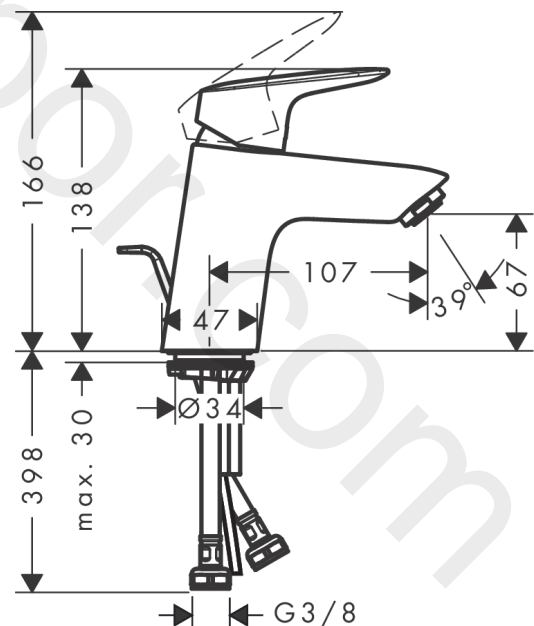

Scale drawing