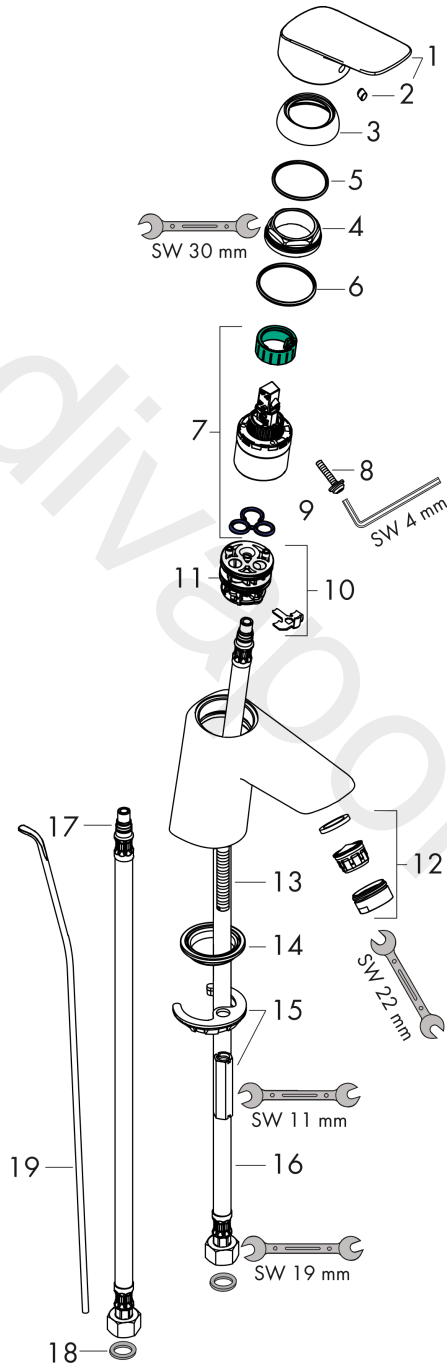

**Logis**

**Single lever basin mixer 70 CoolStart with pop-up waste set**

Surfaces: Article Number: **71072000**

**Exploded Drawing**

Year of production: **01/15 - 02/17**

### Single lever basin mixer 70 CoolStart with pop-up waste set

Surfaces: Article Number: **71072000**

## Spare part list

Year of production: 01/15 - 02/17

Pos.	Description	Article Number	Price	PU
1	handle	92236000	£ 64,00	1
2	screw cover	96338000	£ 3,30	1
3	flange	97406000	£ 20,50	1
4	nut	97209000	£ 16,10	1
5	O-Ring 32x2	98193000	£ 3,30	1
6	O-ring 35x2	92604000	£ 6,10	1
7	cartridge, assy	92730000	£ 35,00	1
8	locking screw for handle	95140000	£ 6,10	1
9	seal	95008000	£ 9,00	1
10	adapter for cartridge	98324000	£ 16,10	1
11	O-Ring 30x2	98186000	£ 3,30	1
12	aerator M24x1 (5 l/min)	92372000	£ 20,50	1
13	screw M8 x 68	97736000	£ 6,10	1
14	seal Ø 42	98722000	£ 6,10	1
15	fixing set	96016000	£ 35,00	1
16	connection hose 450 mm M8x0,75 G3/8	97206000	£ 35,00	1
17	O-ring 7x1,5	98422000	£ 3,30	1
18	sealing set	95581000	£ 6,10	1
19	pull rod	96657000	£ 13,30	1
a	pop up waste	92168000	£ 43,00	1