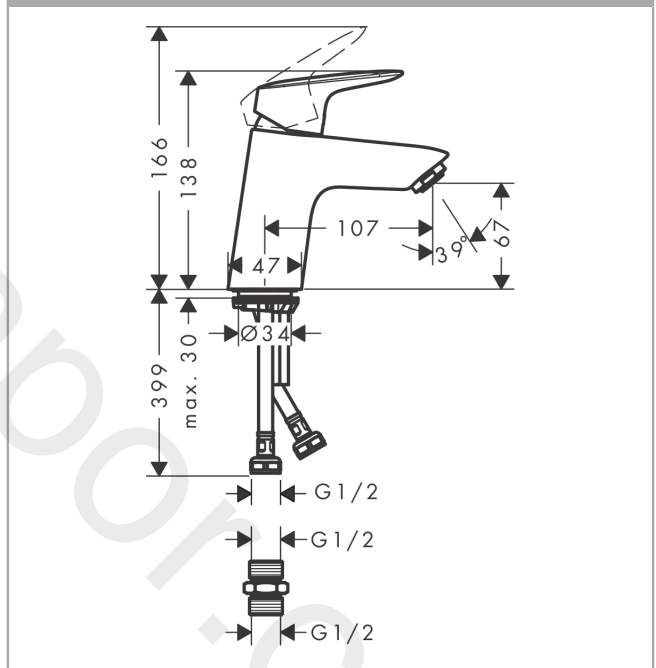

### product features

- ComfortZone 70
- handle variant: lever handle
- spray type: normal spray
- ceramic cartridge
- temperature limitation adjustable
- suitable for continuous flow water heaters
- connection type: G ½ connections with adapter G ½ x G ½
- connection dimension: DN15
- flow rate (at 0,2 bar): 4 l/min

## Scale drawing

Finish: **Chrome** Article Number: **71071010**

**Spare part list**

Year of production: >09/19

Pos.	Description	Article Number	Price	PU
1	handle	92224000	£ 51,00	1
2	screw cover	96338000	£ 3,30	1
3	flange	97406000	£ 20,50	1
4	nut	97209000	£ 16,10	1
5	O-Ring 32x2	98193000	£ 3,30	1
6	O-ring 35x2	92604000	£ 6,10	1
7	cartridge, assy	92730000	£ 35,00	1
8	locking screw for handle	95140000	£ 6,10	1
9	seal	95008000	£ 9,00	1
10	adapter for cartridge	98750000	£ 13,30	1
11	O-Ring 30x2	98186000	£ 3,30	1
12	aerator M24x1	92254000	£ 43,00	1
13	screw M8 x 68	97736000	£ 6,10	1
14	seal Ø 42	98722000	£ 6,10	1
15	fixing set	96016000	£ 35,00	1
16	connection hose 450 mm M8x0,75 G½	97443000	£ 20,50	1
17	O-ring 6,6x1,6	93019000	£ 3,30	1
18	connecting thread	97160000	£ 35,00	1