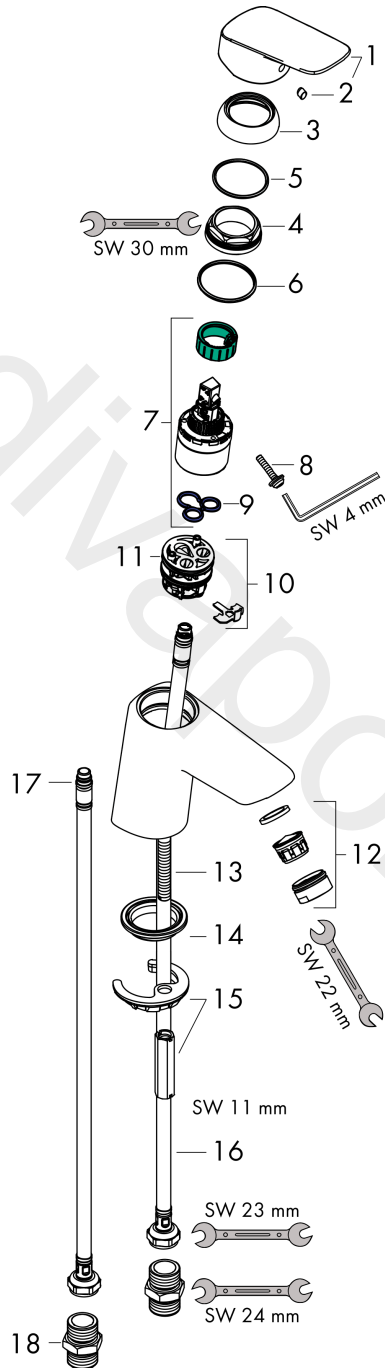

### product features

- ComfortZone 70
- handle variant: lever handle
- spray type: normal spray
- ceramic cartridge
- temperature limitation adjustable
- suitable for continuous flow water heaters
- connection type: G ½ connections with adapter G ½ x G ½
- connection dimension: DN15
- flow rate (at 0,2 bar): 4 l/min

## Scale drawing

## Flowchart

**Logis**  
**Single lever basin mixer 70 LowPressure without waste set**  
 Finish: **Chrome** Article Number: **71071010**

**Exploded Drawing**

Year of production: >09/19

**Logis**

**Single lever basin mixer 70 LowPressure without waste set**

Finish: **Chrome** Article Number: **71071010**

**Spare part list**

Year of production: >09/19

Pos.	Description	Article Number	Price	PU
1	handle	92224000	£ 51,00	1
2	screw cover	96338000	£ 3,30	1
3	flange	97406000	£ 20,50	1
4	nut	97209000	£ 16,10	1
5	O-Ring 32x2	98193000	£ 3,30	1
6	O-ring 35x2	92604000	£ 6,10	1
7	cartridge, assy	92730000	£ 35,00	1
8	locking screw for handle	95140000	£ 6,10	1
9	seal	95008000	£ 9,00	1
10	adapter for cartridge	98750000	£ 13,30	1
11	O-Ring 30x2	98186000	£ 3,30	1
12	aerator M24x1	92254000	£ 43,00	1
13	screw M8 x 68	97736000	£ 6,10	1
14	seal Ø 42	98722000	£ 6,10	1
15	fixing set	96016000	£ 35,00	1
16	connection hose 450 mm M8x0,75 G½	97443000	£ 20,50	1
17	O-ring 6,6x1,6	93019000	£ 3,30	1
18	connecting thread	97160000	£ 35,00	1