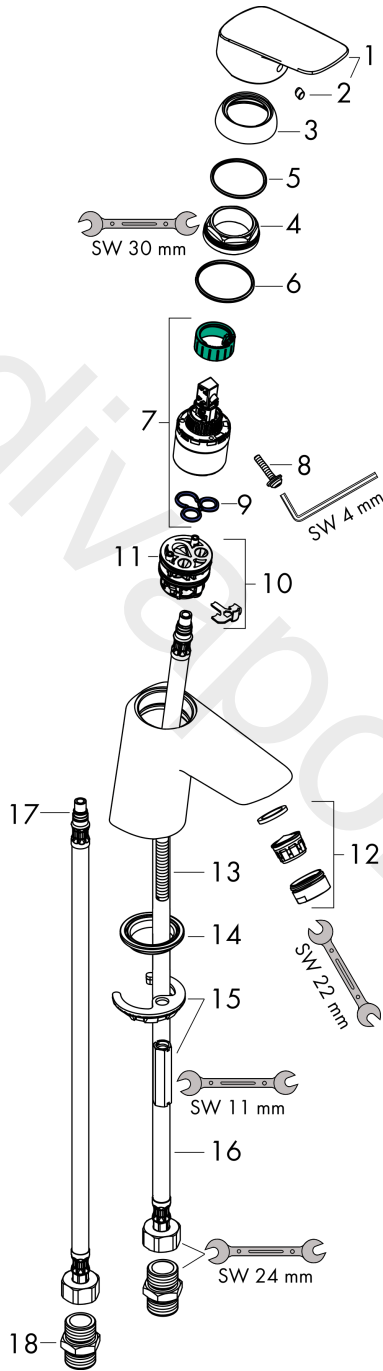

Logis

Single lever basin mixer 70 LowPressure without waste set

Surfaces: Article Number: 71071010

Exploded Drawing

Year of production: 10/14 - 08/19

Logis

Single lever basin mixer 70 LowPressure without waste set

Surfaces: Article Number: **71071010**

Spare part list

Year of production: **10/14 - 08/19**

Pos.	Description	Article Number	Price	PU
1	handle	92224000	£ 51,00	1
2	screw cover	96338000	£ 3,30	1
3	flange	97406000	£ 20,50	1
4	nut	97209000	£ 16,10	1
5	O-Ring 32x2	98193000	£ 3,30	1
6	O-ring 35x2	92604000	£ 6,10	1
7	cartridge, assy	92730000	£ 35,00	1
8	locking screw for handle	95140000	£ 6,10	1
9	seal	95008000	£ 9,00	1
10	adapter for cartridge	98750000	£ 13,30	1
11	O-Ring 30x2	98186000	£ 3,30	1
12	aerator M24x1	92254000	£ 43,00	1
13	screw M8 x 68	97736000	£ 6,10	1
14	seal Ø 42	98722000	£ 6,10	1
15	fixing set	96016000	£ 35,00	1
16	connection hose 450 mm M8x0,75 G½	97443000	£ 20,50	1
17	O-ring 7x1,5	98422000	£ 3,30	1
18	connecting thread	97160000	£ 35,00	1