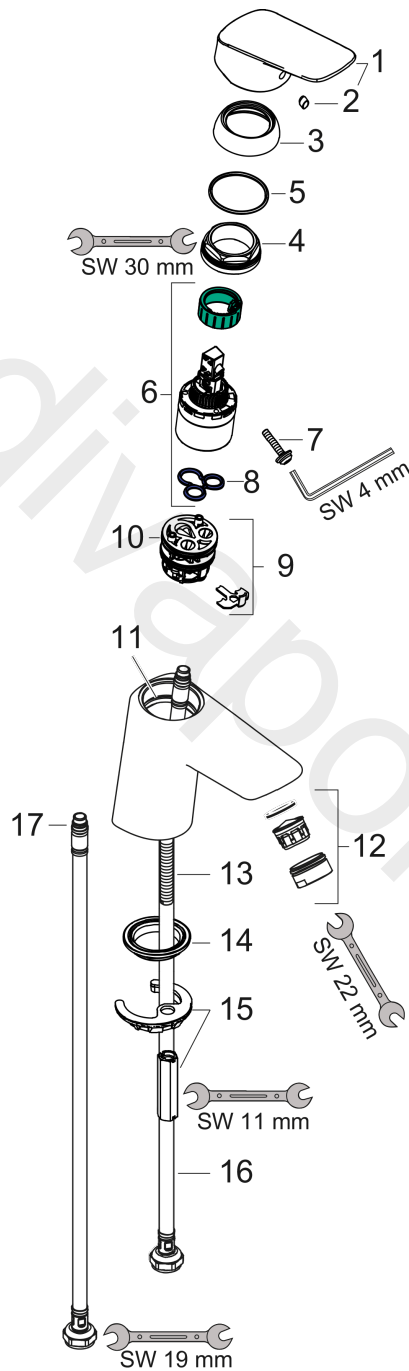

Logis

Single lever basin mixer 70 without waste set

Finish: **Chrome** Article Number: **71071000**

Description

product features

- ComfortZone 70
- projection: 107 mm
- spout height: 67 mm
- handle variant: lever handle
- spray type: normal spray
- maximum flow rate at 3 bar: 5 l/min
- ceramic cartridge
- temperature limitation adjustable
- suitable for continuous flow water heaters
- connection type: G 3/8 connections
- connection dimension: DN15
- EU taxonomy: max. 6 l/min - Substantial Contribution (SC) possible
- WRAS 2107044
- WRAS 2107044 - Approval letter

Article Details

Price excl. VAT

87,50 £

Technology

Certificates / Sustainability

Product image

Scale drawing

Logis
Single lever basin mixer 70 without waste set
 Finish: **Chrome** Article Number: **71071000**

Flowchart

www.divapor.com

Logis
Single lever basin mixer 70 without waste set
 Finish: **Chrome** Article Number: **71071000**

Exploded Drawing

Year of production: >05/17

Logis

Single lever basin mixer 70 without waste set

Finish: **Chrome** Article Number: **71071000**

Spare part list

Year of production: >05/17

Pos.	Description	Article Number	Price	PU
1	handle	92224000	£ 51,00	1
2	screw cover	96338000	£ 3,30	1
3	flange	97406000	£ 20,50	1
4	nut	97209000	£ 16,10	1
5	O-Ring 32x2	98193000	£ 3,30	1
6	cartridge, assy	92730000	£ 35,00	1
7	locking screw for handle	95140000	£ 6,10	1
8	seal	95008000	£ 9,00	1
9	adapter for cartridge	98750000	£ 13,30	1
10	O-Ring 30x2	98186000	£ 3,30	1
11	O-ring 35x2	92604000	£ 6,10	1
12	aerator M24x1 (5 l/min)	92372000	£ 20,50	1
13	screw M8 x 68	97736000	£ 6,10	1
14	seal Ø 42	98722000	£ 6,10	1
15	fixing set	96016000	£ 35,00	1
16	connection hose 450 mm M8x0,75 G3/8	97206000	£ 35,00	1
17	O-ring 6,6x1,6	93019000	£ 3,30	1