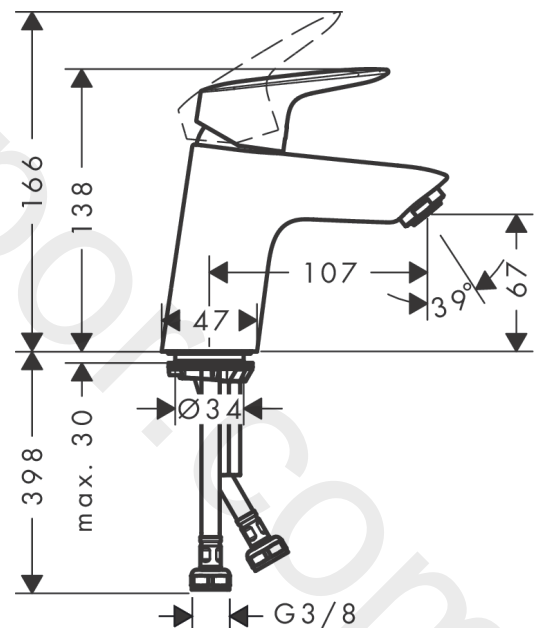

Logis

Single lever basin mixer 70 without waste set

Finish: **Chrome** Article Number: **71071000**

Description

product features

- ComfortZone 70
- projection: 107 mm
- spout height: 67 mm
- handle variant: lever handle
- spray type: normal spray
- maximum flow rate at 3 bar: 5 l/min
- ceramic cartridge
- temperature limitation adjustable
- suitable for continuous flow water heaters
- connection type: G 3/8 connections
- connection dimension: DN15
- EU taxonomy: max. 6 l/min - Substantial Contribution (SC) possible
- WRAS 2107044
- WRAS 2107044 - Approval letter

Article Details

Price excl. VAT

87,50 £

Technology

Certificates / Sustainability

Product image

Scale drawing

Logis
Single lever basin mixer 70 without waste set
 Finish: **Chrome** Article Number: **71071000**

Flowchart

www.divapor.com

Logis
Single lever basin mixer 70 without waste set
 Finish: **Chrome** Article Number: **71071000**

Exploded Drawing

Year of production: >05/17

Logis

Single lever basin mixer 70 without waste set

Finish: **Chrome** Article Number: **71071000**

Spare part list

Year of production: >05/17

Pos.	Description	Article Number	Price	PU
1	handle	92224000	£ 51,00	1
2	screw cover	96338000	£ 3,30	1
3	flange	97406000	£ 20,50	1
4	nut	97209000	£ 16,10	1
5	O-Ring 32x2	98193000	£ 3,30	1
6	cartridge, assy	92730000	£ 35,00	1
7	locking screw for handle	95140000	£ 6,10	1
8	seal	95008000	£ 9,00	1
9	adapter for cartridge	98750000	£ 13,30	1
10	O-Ring 30x2	98186000	£ 3,30	1
11	O-ring 35x2	92604000	£ 6,10	1
12	aerator M24x1 (5 l/min)	92372000	£ 20,50	1
13	screw M8 x 68	97736000	£ 6,10	1
14	seal Ø 42	98722000	£ 6,10	1
15	fixing set	96016000	£ 35,00	1
16	connection hose 450 mm M8x0,75 G3/8	97206000	£ 35,00	1
17	O-ring 6,6x1,6	93019000	£ 3,30	1