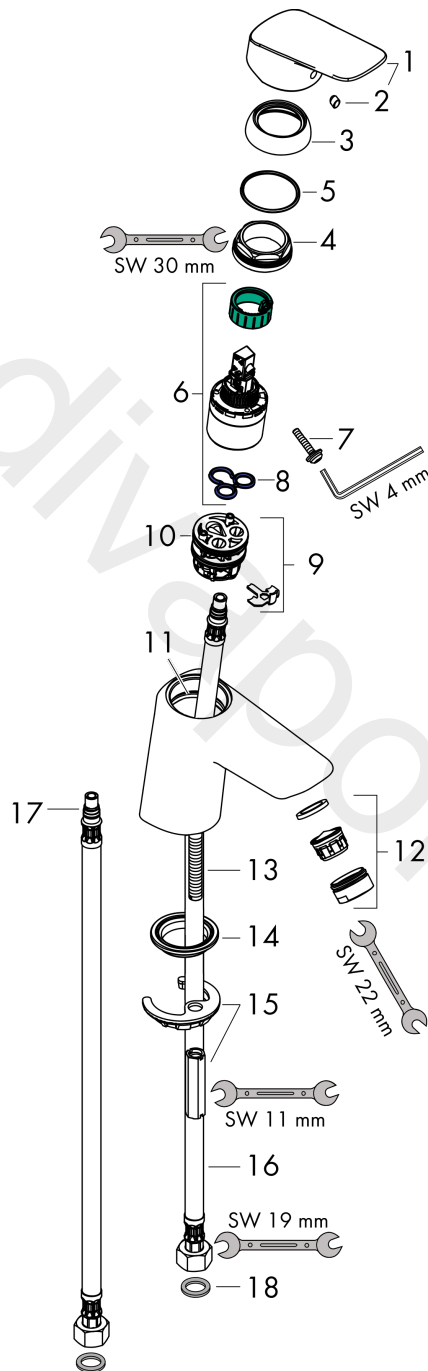

Logis
Single lever basin mixer 70 without waste set
 Surfaces: Article Number: **71071000**

Exploded Drawing

Year of production: **04/14 - 12/14**

Logis

Single lever basin mixer 70 without waste set

Surfaces: Article Number: **71071000**

Spare part list

Year of production: 04/14 - 12/14

| Pos. | Description | Article Number | Price | PU |
|------|-------------------------------------|----------------|---------|----|
| 1 | handle | 92224000 | £ 51,00 | 1 |
| 2 | screw cover | 96338000 | £ 3,30 | 1 |
| 3 | flange | 97406000 | £ 20,50 | 1 |
| 4 | nut | 97209000 | £ 16,10 | 1 |
| 5 | O-Ring 32x2 | 98193000 | £ 3,30 | 1 |
| 6 | cartridge, assy | 92730000 | £ 35,00 | 1 |
| 7 | locking screw for handle | 95140000 | £ 6,10 | 1 |
| 8 | seal | 95008000 | £ 9,00 | 1 |
| 9 | adapter for cartridge | 98750000 | £ 13,30 | 1 |
| 10 | O-Ring 30x2 | 98186000 | £ 3,30 | 1 |
| 11 | O-ring 35x2 | 92604000 | £ 6,10 | 1 |
| 12 | aerator M24x1 (5 l/min) | 13185000 | £ 22,30 | 1 |
| 13 | screw M8 x 68 | 97736000 | £ 6,10 | 1 |
| 14 | seal Ø 42 | 98722000 | £ 6,10 | 1 |
| 15 | fixing set | 96016000 | £ 35,00 | 1 |
| 16 | connection hose 450 mm M8x0,75 G3/8 | 97206000 | £ 35,00 | 1 |
| 17 | O-ring 7x1,5 | 98422000 | £ 3,30 | 1 |
| 18 | sealing set | 95581000 | £ 6,10 | 1 |