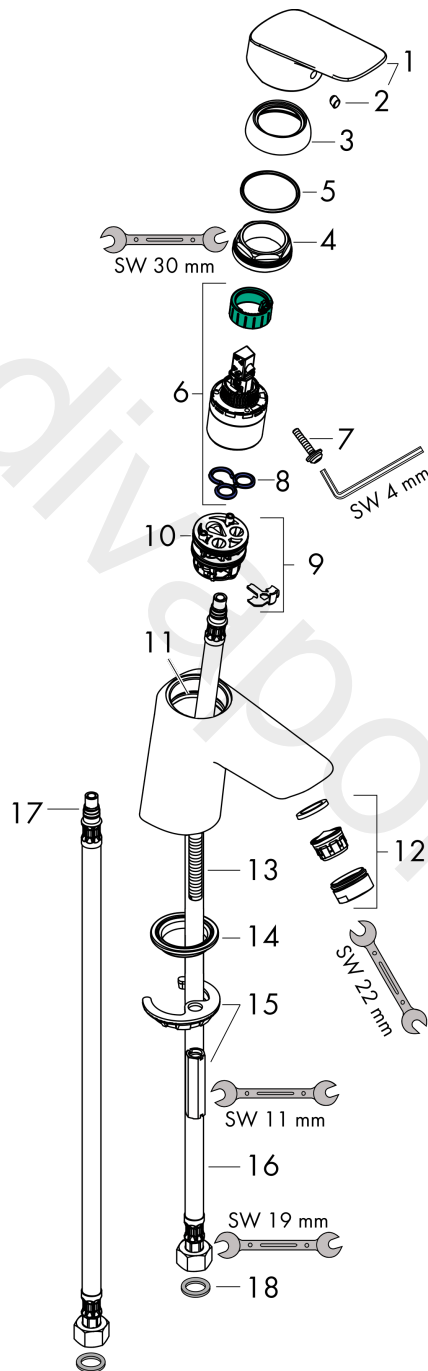

Logis

Single lever basin mixer 70 without waste set

Surfaces: Article Number: **71071000**

Exploded Drawing

Year of production: **01/15 - 04/17**

Logis**Single lever basin mixer 70 without waste set**Surfaces: Article Number: **71071000****Spare part list**Year of production: **01/15 - 04/17**

Pos.	Description	Article Number	Price	PU
1	handle	92224000	£ 51,00	1
2	screw cover	96338000	£ 3,30	1
3	flange	97406000	£ 20,50	1
4	nut	97209000	£ 16,10	1
5	O-Ring 32x2	98193000	£ 3,30	1
6	cartridge, assy	92730000	£ 35,00	1
7	locking screw for handle	95140000	£ 6,10	1
8	seal	95008000	£ 9,00	1
9	adapter for cartridge	98750000	£ 13,30	1
10	O-Ring 30x2	98186000	£ 3,30	1
11	O-ring 35x2	92604000	£ 6,10	1
12	aerator M24x1 (5 l/min)	92372000	£ 20,50	1
13	screw M8 x 68	97736000	£ 6,10	1
14	seal Ø 42	98722000	£ 6,10	1
15	fixing set	96016000	£ 35,00	1
16	connection hose 450 mm M8x0,75 G3/8	97206000	£ 35,00	1
17	O-ring 7x1,5	98422000	£ 3,30	1
18	sealing set	95581000	£ 6,10	1